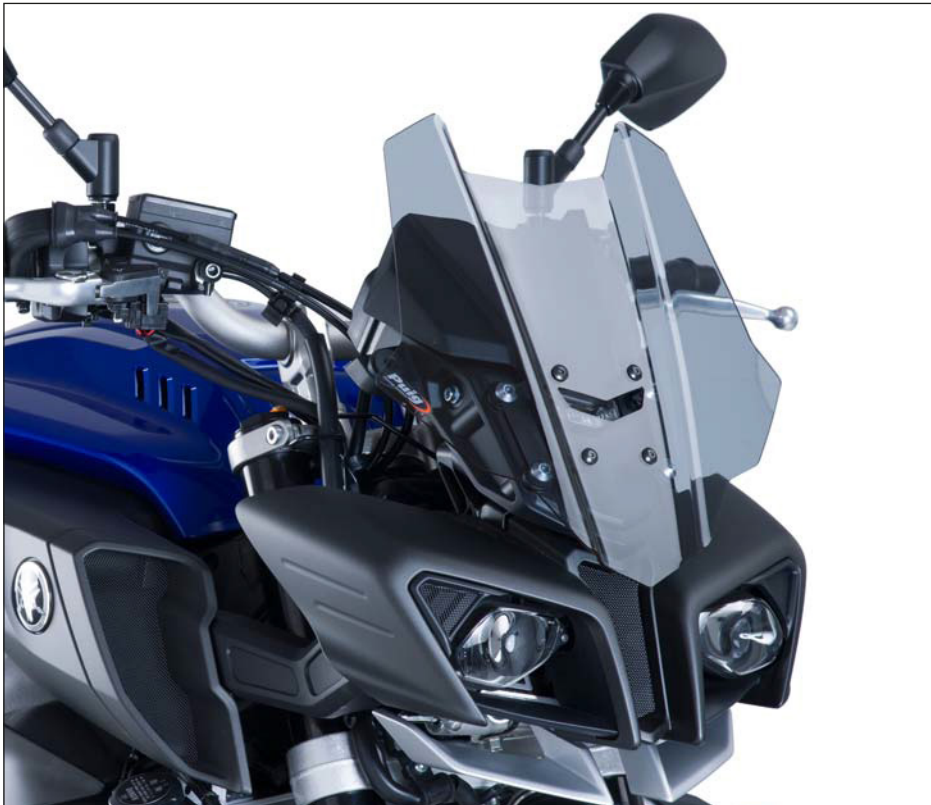

## SPORT SCREEN FOR YAMAHA MT10

Ref.: 8917

ID.	PART	DESCRIPTION	QTY.
1		Sport screen	1
2		Right metal support	1
3		Left metal support	1
4		M5 silentblock	4
5		M5x16 Ø11 ISO 7380 allen screw	4
6		M5x1 nylon washer	4
7		M5 ISO 7380 screw cap	4
8		Ø13mm ornamental cover	2

SPORT SCREEN FOR