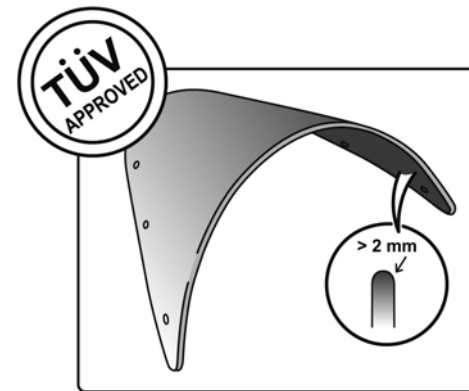

TECHNICAL FEATURES

Check the ABE HOMOLOGATION document if the product is homologated for your motorcycle

ROUNDED CONTOUR-PROFILE

TÜV APPROVED

Find more Puig products on our website.

Accept no compromises, choose only quality motorcycle windshields & fairings.