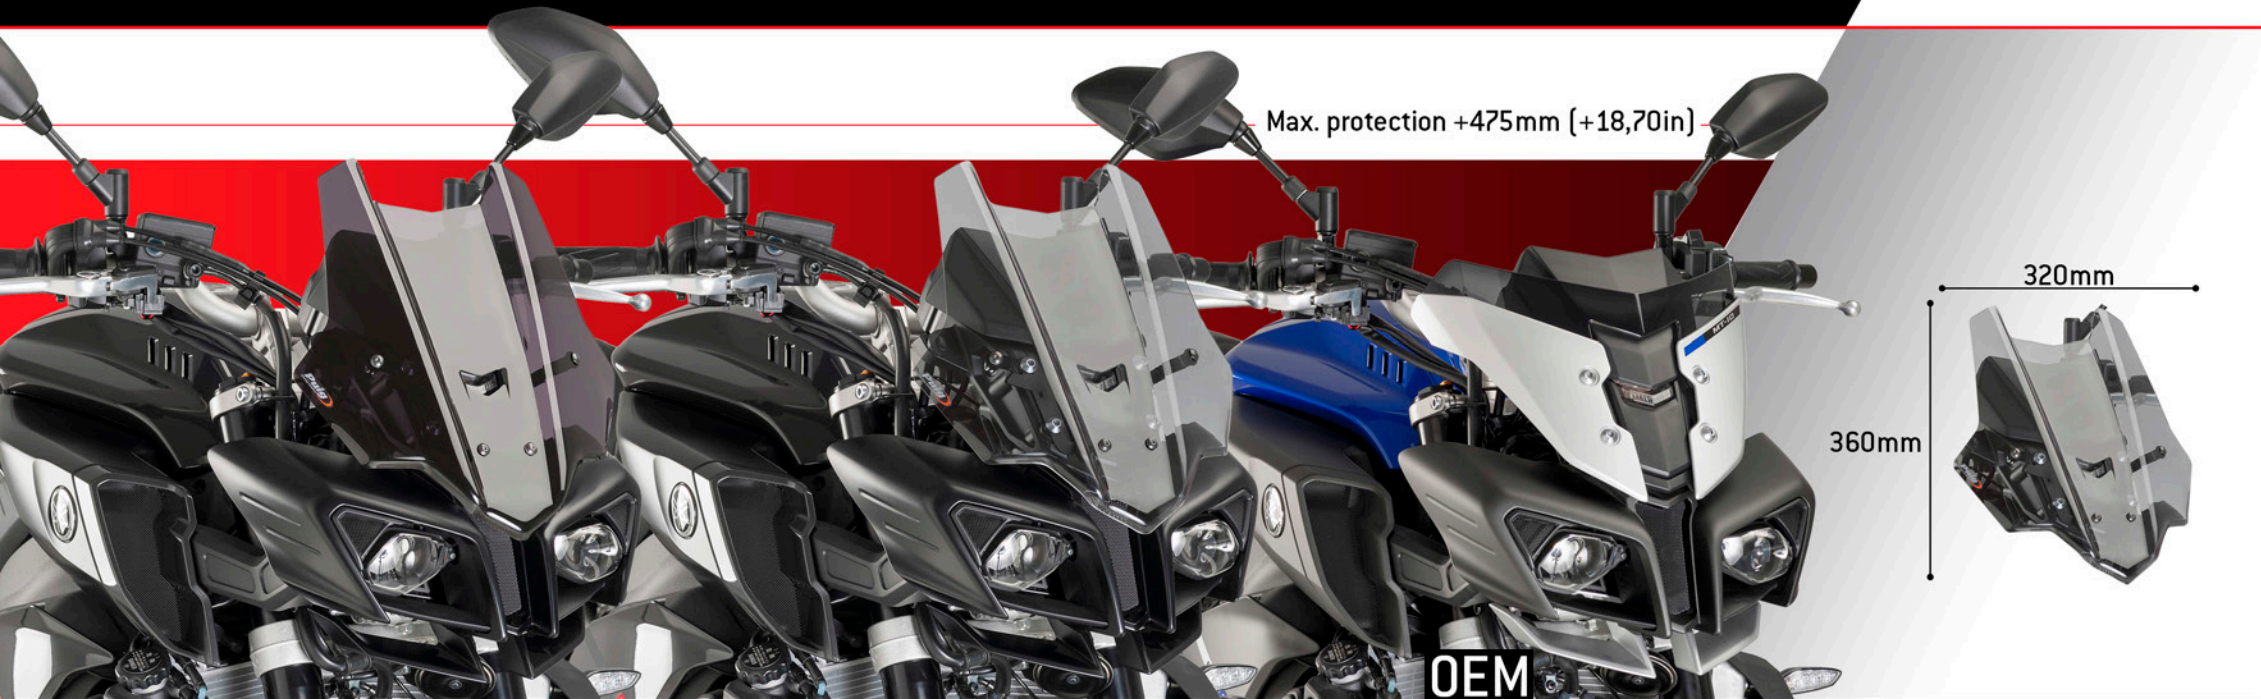

YAMAHA MT-10 *Cúpula Racing*

Puig
Hi-Tech Parts

Max. protection +475mm [+18,70in]

8917F

8917H

OEM

If you're looking for quality motorcycle windshields & fairings, visit our website.