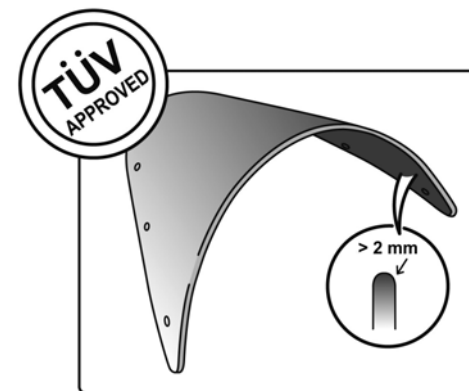

TECHNICAL FEATURES

Check the ABE HOMOLOGATION document if the product is homologated for your motorcycle

ROUNDED CONTOUR-PROFILE

TÜV APPROVED

Find more Puig products on our website.

Accept no compromises, choose only quality motorcycle windshields & fairings.