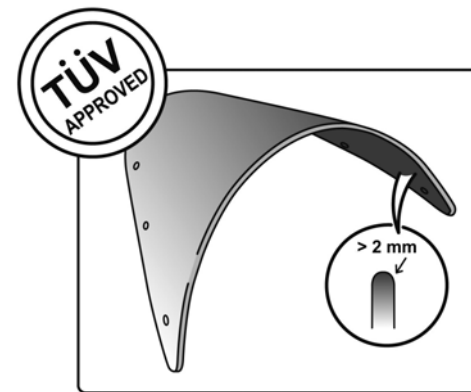

## TECHNICAL FEATURES

ROUNDED CONTOUR-PROFILE

Check the ABE HOMOLOGATION document if the product is homologated for your motorcycle

TÜV APPROVED