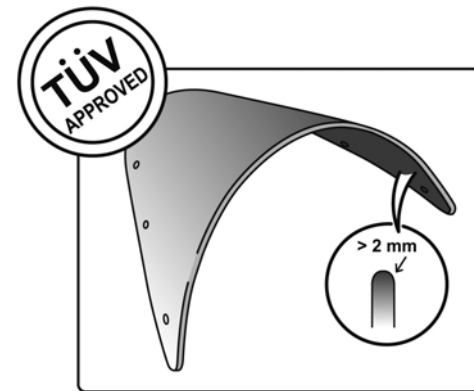

TECHNICAL FEATURES

Check the ABE HOMOLOGATION document if the product is homologated for your motorcycle

ROUNDED CONTOUR-PROFILE

TÜV APPROVED