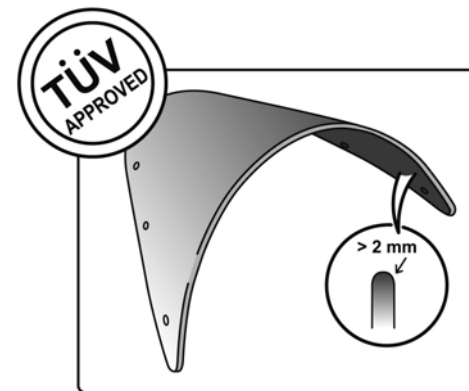

## TECHNICAL FEATURES

ROUNDED CONTOUR-PROFILE

Check the ABE HOMOLOGATION document if the product is homologated for your motorcycle

TÜV APPROVED