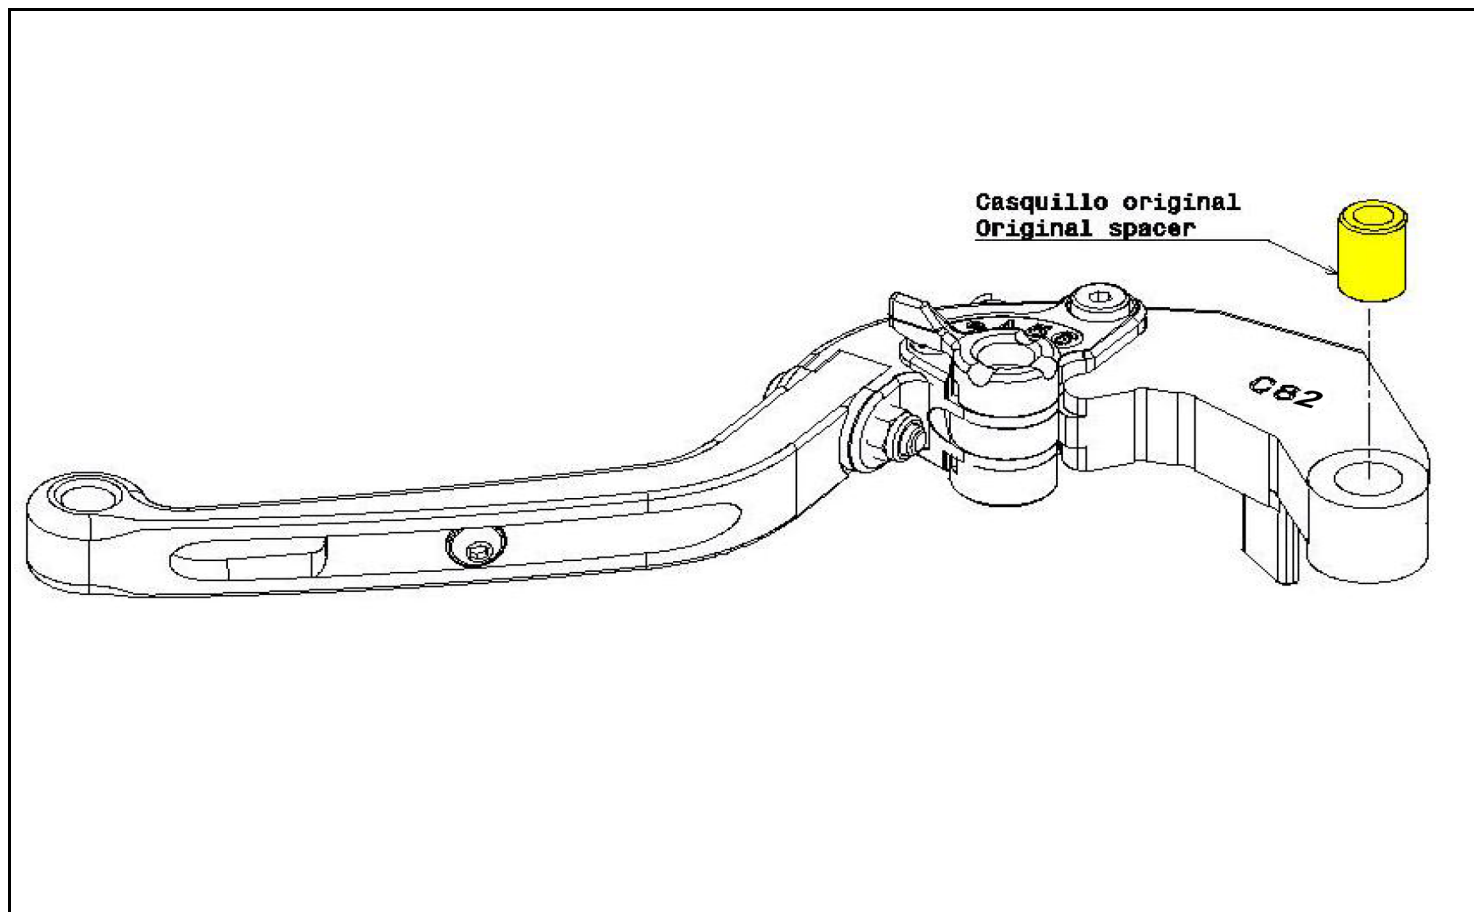

Ref.
8873N

MANETA EMBRAGUE / CLUTCH LEVER

Looking for dependable motorcycle handlebars and controls? Rely on Puig for quality and long-lasting products.