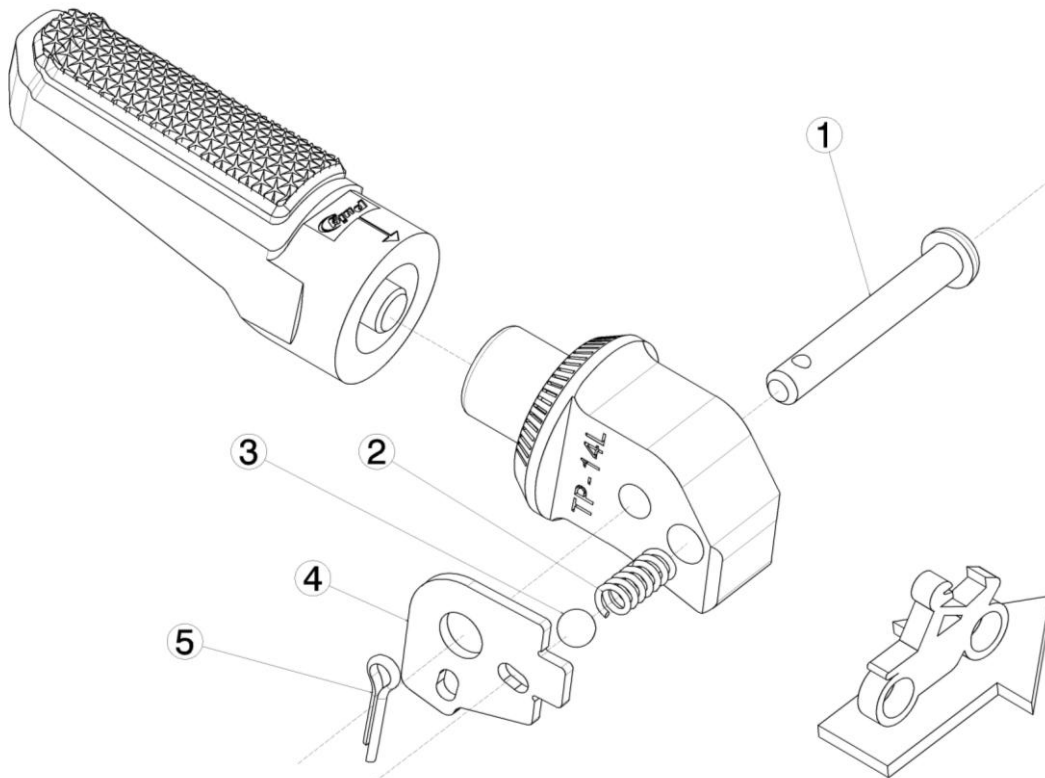

Ref.
8783N

PASSENGER FOOTPEG

RIGHT SIDE

1, 2, 3, 4, 5, Original parts

LEFT SIDE

1, 2, 3, 4, 5, Original parts