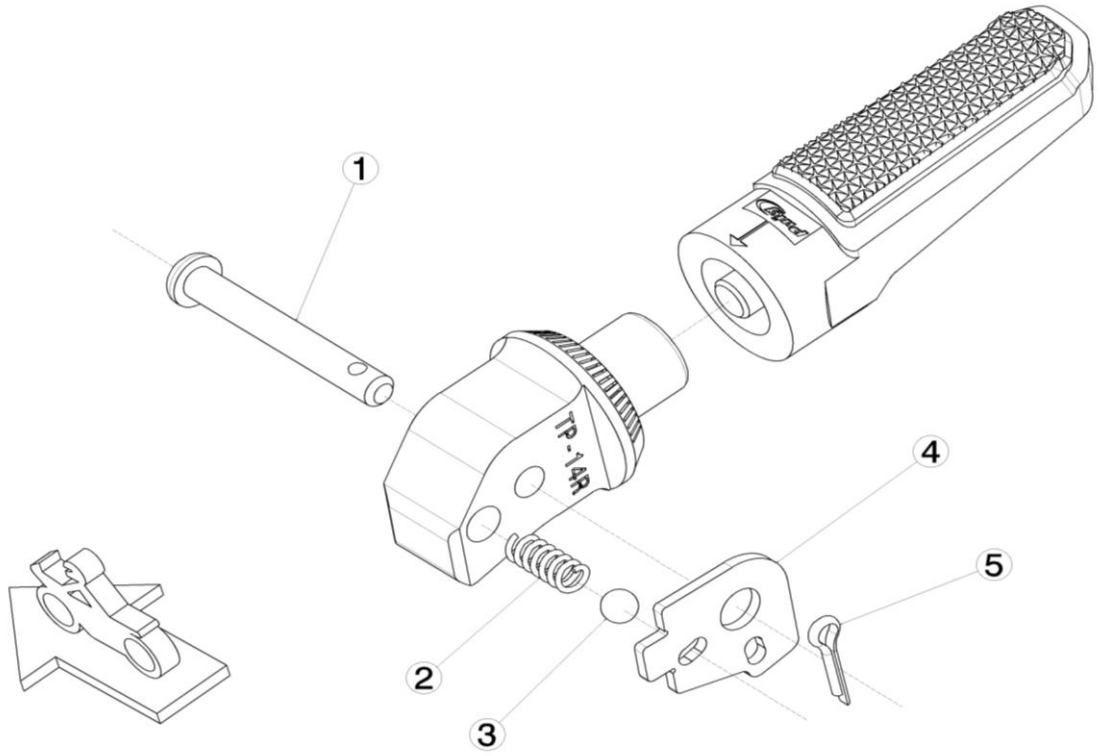

Ref.
8783N

PASSENGER FOOTPEG

RIGHT SIDE

1, 2, 3, 4, 5, Original parts

LEFT SIDE

1, 2, 3, 4, 5, Original parts