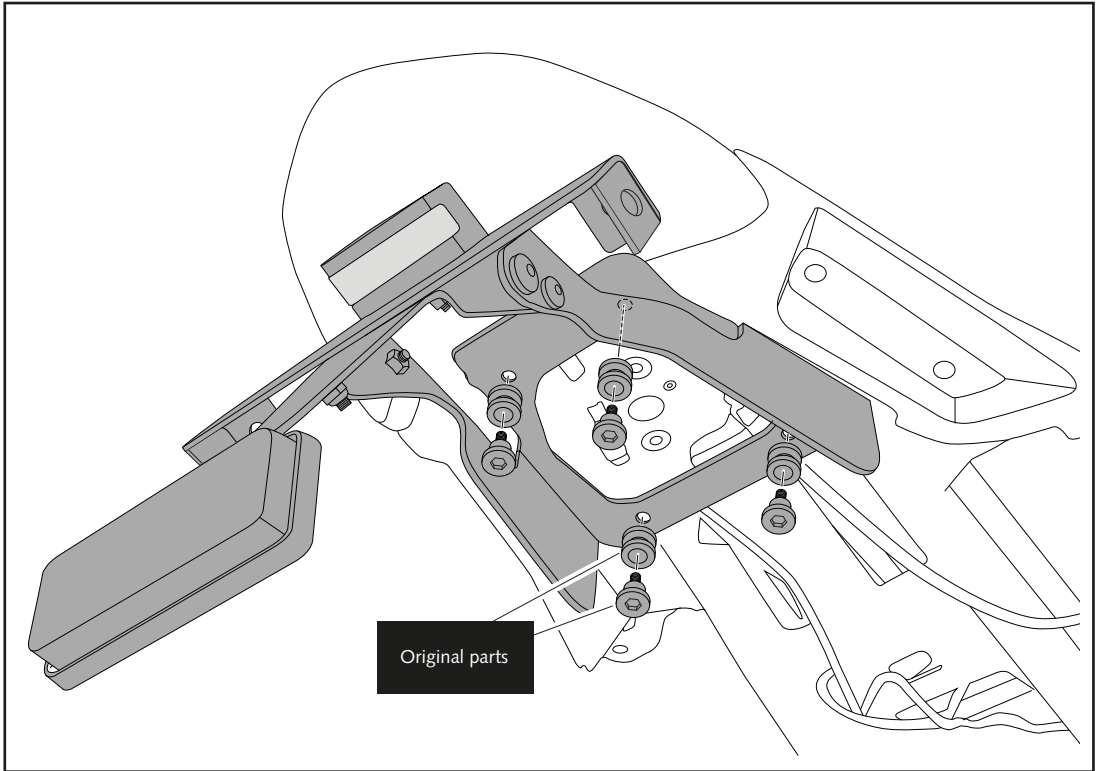

MOUNTING INSTRUCTIONS

LICENSE SUPPORT FOR
DUCATI MONSTER 1200R 16'

Ref.: 8721N

Fixation license support rotati
on (2 OPTIONS A-B)

It would be convinient to re-tight the licence support screws, specially the ones that are fixed to the motorcycle, whenever you maintain the vehicle. Thanks for your attention.

ID.	DESCRIPTION	QTY.
1	License support	1
2	Plastic ziptides	5
3	Reflector	1
4	License Support Light	1