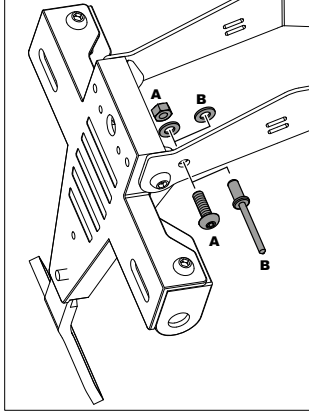

MOUNTING INSTRUCTIONS

LICENSE SUPPORT FOR
DUCATI MONSTER 1200R 16'

Ref.: 8721N

Fixation license support rotati
on (2 OPTIONS A-B)

It would be convinient to re-tight the licence support screws, specially the ones that are fixed to the motorcycle, whenever you maintain the vehicle. Thanks for your attention.

ID.	DESCRIPTION	QTY.
1	License support	1
2	Plastic ziptides	5
3	Reflector	1
4	License Support Light	1