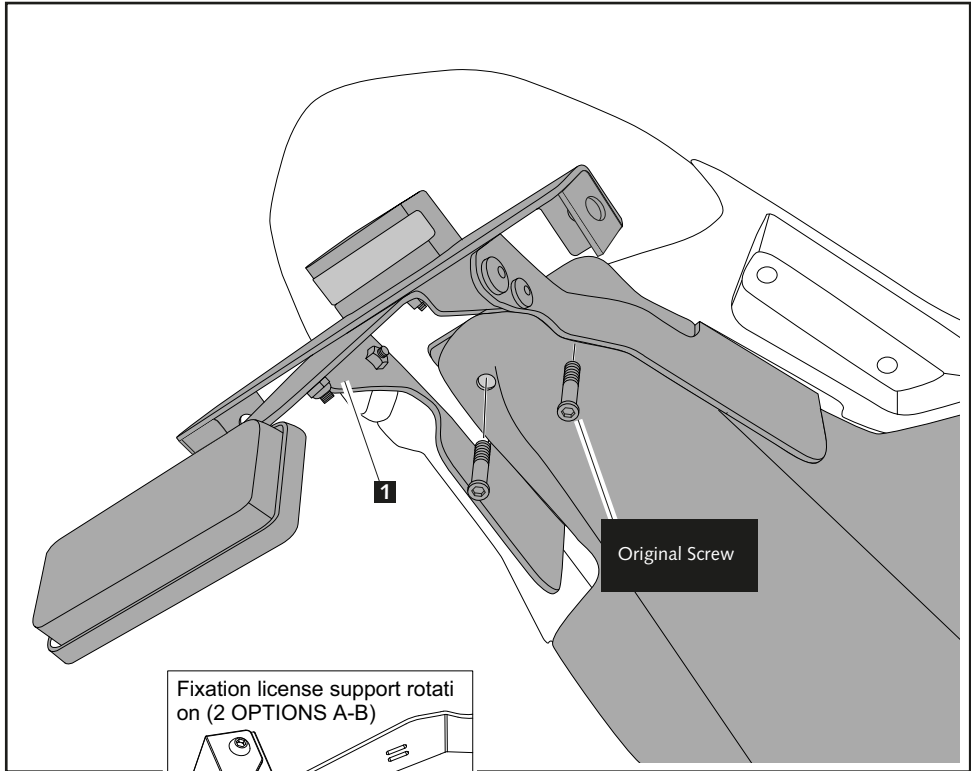

MOUNTING INSTRUCTIONS

LICENSE SUPPORT FOR
DUCATI MONSTER 1200R 16'

Ref.: 8721N

Fixation license support rotati
on (2 OPTIONS A-B)

It would be convinient to re-tight the licence support screws, specially the ones that are fixed to the motorcycle, whenever you maintain the vehicle. Thanks for your attention.

ID.	DESCRIPTION	QTY.
1	License support	1
2	Plastic ziptides	5
3	Reflector	1
4	License Support Light	1