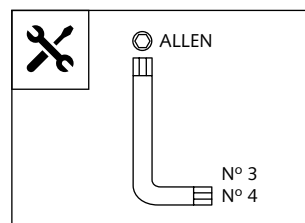

RADIATOR SIDE COVERS FOR SUZUKI SV650 '16-

Ref.: 8564 J
black colour

Ref.: 8564 C
carbon look

ID.	PART	DESCRIPTION	QTY.
1		Radiator right cover	1
2		Radiator left cover	1
3		Right superior metal support (R)	1
4		Right metal support (R)	1
5		Left superior metal support (L)	1
6		Left metal support (L)	1
7		M6X11 ISO7380 7380 Allen screw	4
8		M5X11 Ø11 ISO7380 Allen screw	2
9		M5X15 Ø11 ISO7380 Allen screw	6
10		M5 Silentblock	6
11		M5x1 nylon washer	6
12		M5 ISO 7380 screw cap	6
13		Stickers set	1

PROTECTION

Protects the rider from inclement weather

RADIATOR SIDE COVERS FOR SUZUKI SV650 '16-

- MOUNTING INSTRUCTIONS -