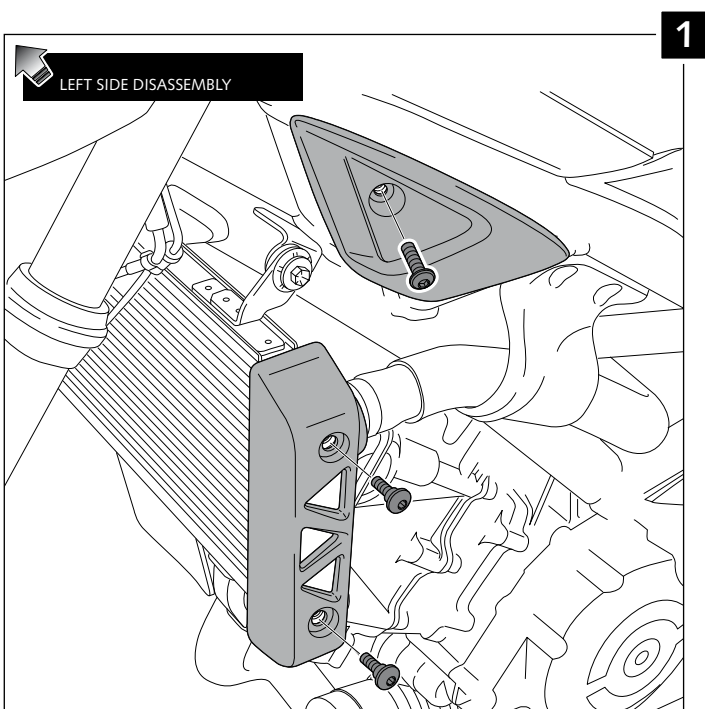

PROTECTION

Protects the rider from inclement weather