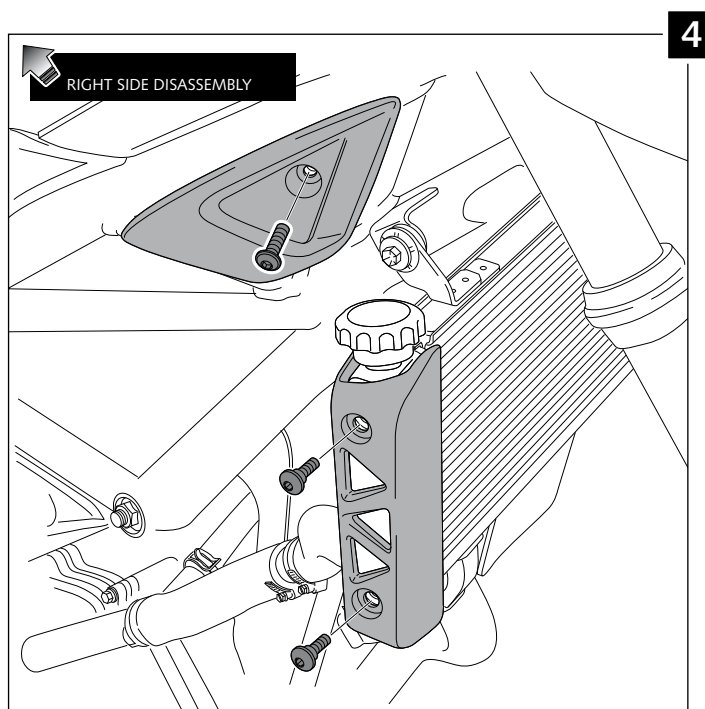

RADIATOR SIDE COVERS FOR SUZUKI SV650 '16-

Ref.: 8564 J
black colour

Ref.: 8564 C
carbon look

ID.	PART	DESCRIPTION	QTY.
1		Radiator right cover	1
2		Radiator left cover	1
3		Right superior metal support (R)	1
4		Right metal support (R)	1
5		Left superior metal support (L)	1
6		Left metal support (L)	1
7		M6X11 ISO7380 7380 Allen screw	4
8		M5X11 Ø11 ISO7380 Allen screw	2
9		M5X15 Ø11 ISO7380 Allen screw	6
10		M5 Silentblock	6
11		M5x1 nylon washer	6
12		M5 ISO 7380 screw cap	6
13		Stickers set	1

PROTECTION

Protects the rider from inclement weather

RADIATOR SIDE COVERS FOR SUZUKI SV650 '16-

- MOUNTING INSTRUCTIONS -