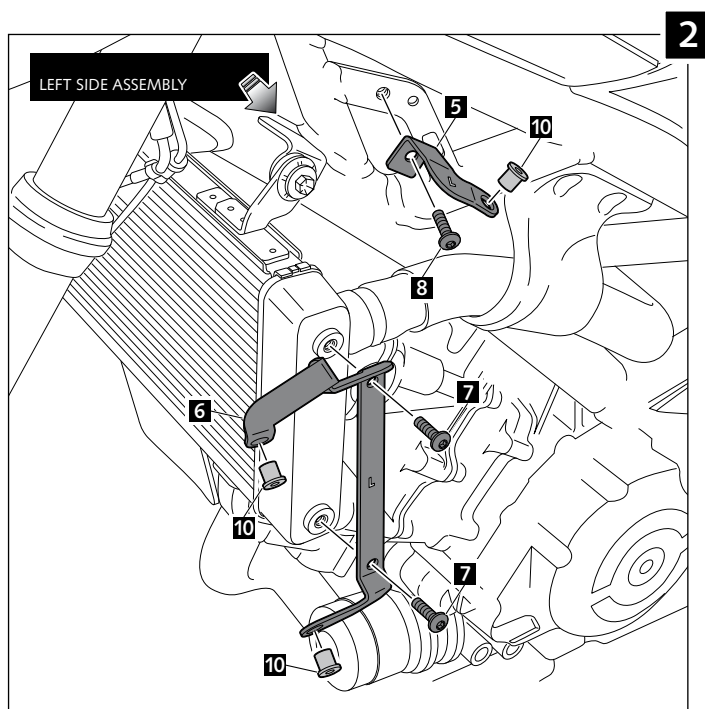

PROTECTION

Protects the rider from inclement weather