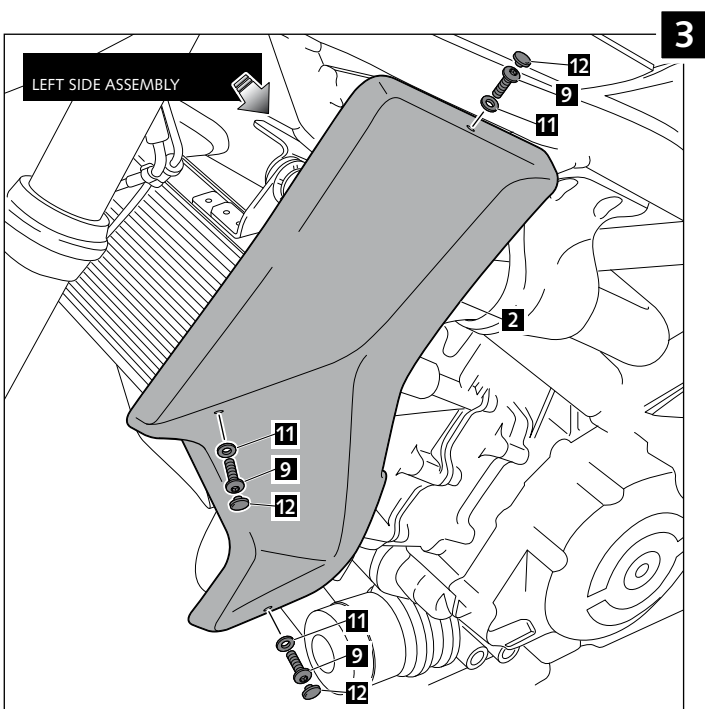

RADIATOR SIDE COVERS FOR SUZUKI SV650 '16-

Ref.: 8564 J
black colour

Ref.: 8564 C
carbon look

ID.	PART	DESCRIPTION	QTY.
1		Radiator right cover	1
2		Radiator left cover	1
3		Right superior metal support (R)	1
4		Right metal support (R)	1
5		Left superior metal support (L)	1
6		Left metal support (L)	1
7		M6X11 ISO7380 7380 Allen screw	4
8		M5X11 Ø11 ISO7380 Allen screw	2
9		M5X15 Ø11 ISO7380 Allen screw	6
10		M5 Silentblock	6
11		M5x1 nylon washer	6
12		M5 ISO 7380 screw cap	6
13		Stickers set	1

PROTECTION

Protects the rider from inclement weather

RADIATOR SIDE COVERS FOR SUZUKI SV650 '16-

- MOUNTING INSTRUCTIONS -