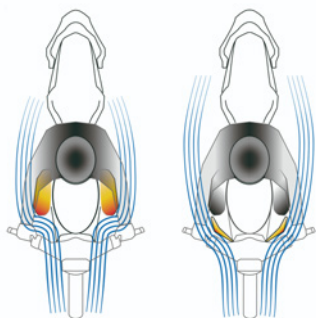

RADIATOR SIDE COVERS FOR SUZUKI SV650 '16-

Ref.: 8564 J
black colour

Ref.: 8564 C
carbon look

ID.	PART	DESCRIPTION	QTY.
1		Radiator right cover	1
2		Radiator left cover	1
3		Right superior metal support (R)	1
4		Right metal support (R)	1
5		Left superior metal support (L)	1
6		Left metal support (L)	1
7		M6X11 ISO7380 7380 Allen screw	4
8		M5X11 Ø11 ISO7380 Allen screw	2
9		M5X15 Ø11 ISO7380 Allen screw	6
10		M5 Silentblock	6
11		M5x1 nylon washer	6
12		M5 ISO 7380 screw cap	6
13		Stickers set	1

PROTECTION

Protects the rider from inclement weather

RADIATOR SIDE COVERS FOR SUZUKI SV650 '16-

- MOUNTING INSTRUCTIONS -