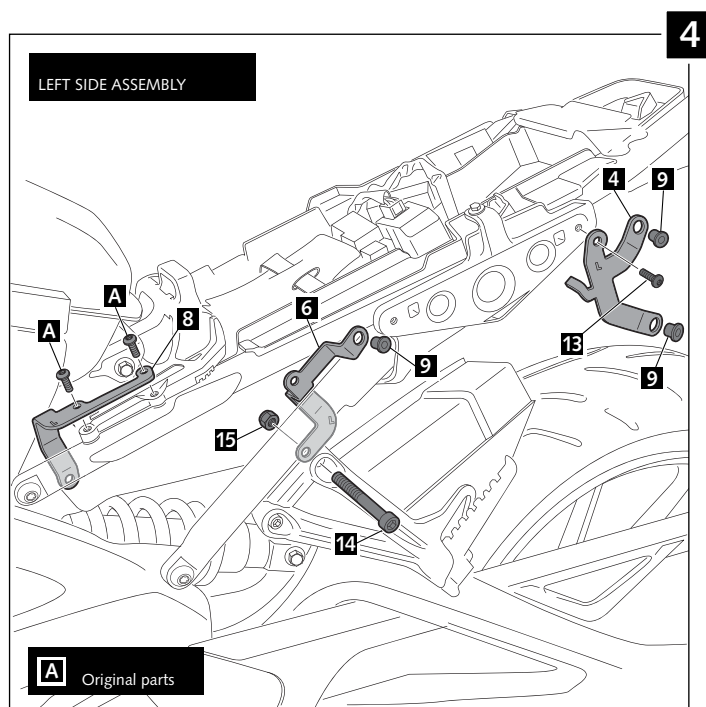

- SIDE COVERS FOR - YAMAHA XSR900

Ref.: 8563

ID.	PART	DESCRIPTION	QTY.
1		Right side cover	1
2		eft side cover	1
3		R back metal support	1
4		L back metal support	1
5		R central metal support	1
6		L central metal support	1
7		R front metal support	1
8		L front metal support	1
9		M5 silentblock	6
10		M5x11 Ø16 ISO 7380 Allen screw	6
11		M5x1 Nylon washer	6
12		M5 ISO 7380 screw cap	6
13		M6x16 Ø11 ISO 7380 Allen screw	2
14		M8x25 DIN912 Allen screw	2
15		M8 locking nut	2
16			1

- SIDE COVERS FOR -
YAMAHA XSR900

- MOUNTING INSTRUCTIONS -

- SIDE COVERS FOR - YAMAHA XSR900

- MOUNTING INSTRUCTIONS -