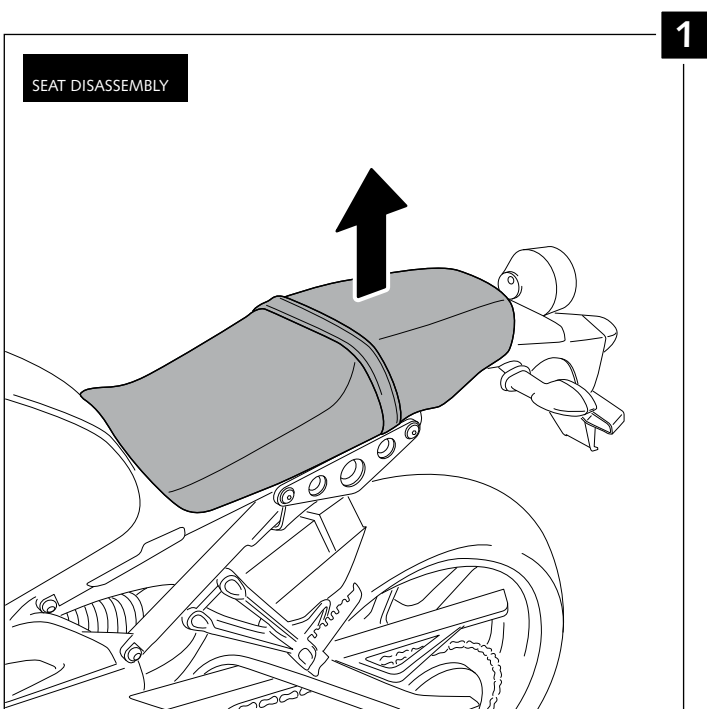

- SIDE COVERS FOR -
YAMAHA XSR900

- MOUNTING INSTRUCTIONS -