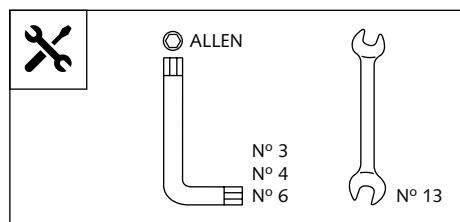

- SIDE COVERS FOR - YAMAHA XSR900

Ref.: 8563

ID.	PART	DESCRIPTION	QTY.
1		Right side cover	1
2		eft side cover	1
3		R back metal support	1
4		L back metal support	1
5		R central metal support	1
6		L central metal support	1
7		R front metal support	1
8		L front metal support	1
9		M5 silentblock	6
10		M5x11 Ø16 ISO 7380 Allen screw	6
11		M5x1 Nylon washer	6
12		M5 ISO 7380 screw cap	6
13		M6x16 Ø11 ISO 7380 Allen screw	2
14		M8x25 DIN912 Allen screw	2
15		M8 locking nut	2
16			1