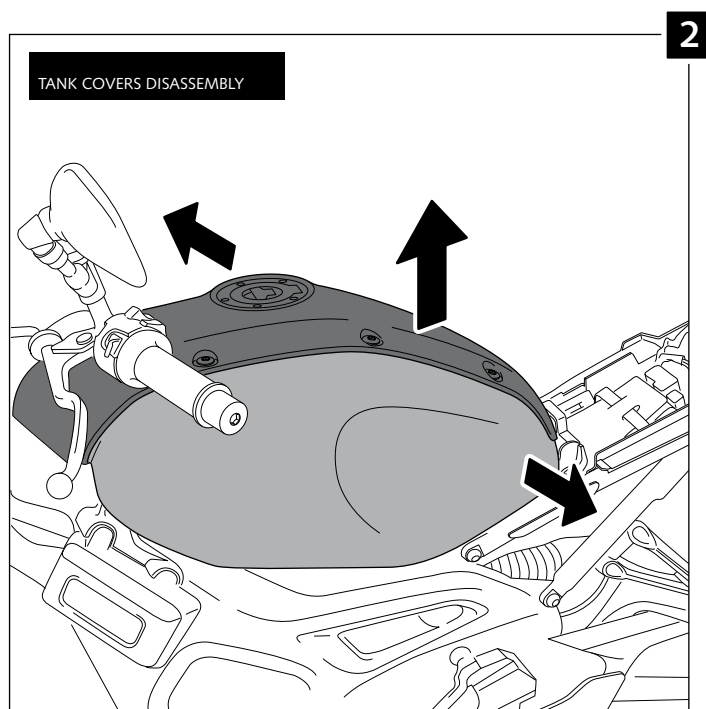

- SIDE COVERS FOR -
YAMAHA XSR900

- MOUNTING INSTRUCTIONS -