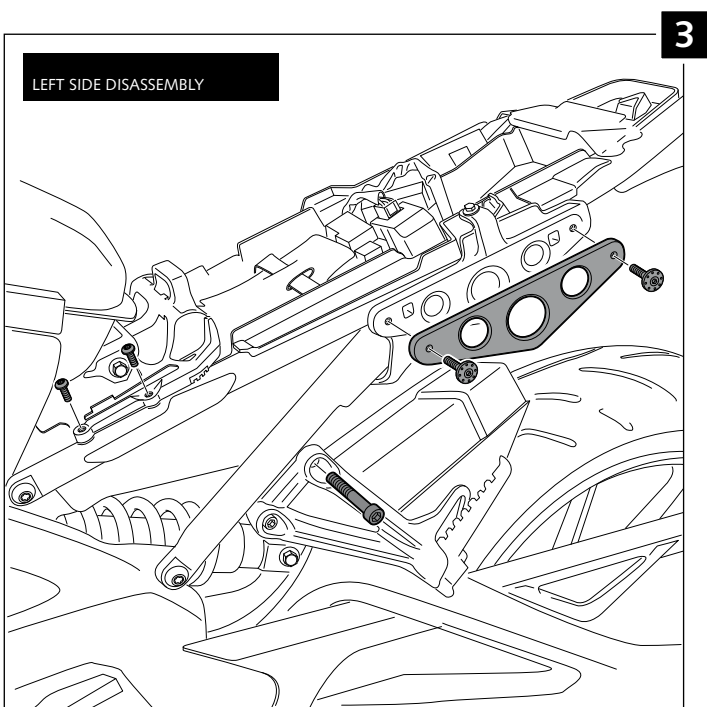

- SIDE COVERS FOR -
YAMAHA XSR900

- MOUNTING INSTRUCTIONS -