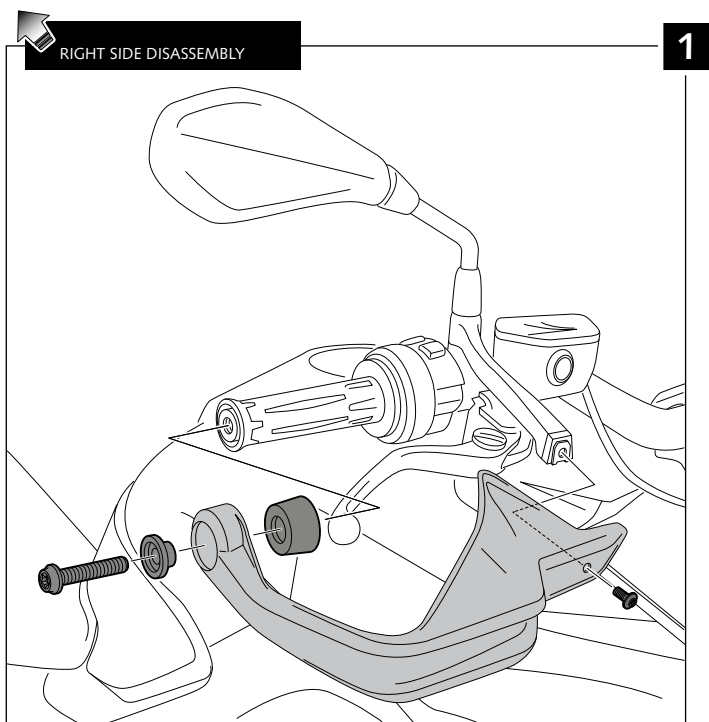

- ORIGINAL EXTENSION HANDGUARDS FOR -

BMW

**F800GS ADVENTURE / F850GS / S1000XR
R1200GS / R1200GS ADV / R1250GS / R1250GS ADV**

Ref.: 8547

ID.	PART	DESCRIPTION	QTY.
1		Right original extension handguard	1
2		Left original extension handguard	1
3		Right metal support	1
4		Left metal support	1
5		Self-Adhesive Trim length 360mm, 8mm, thickness 5mm	2
6		Self-Adhesive Trim length 260mm, 8mm, thickness 5mm	2
7		M5x16 ISO 7380 Allen screw	2
8		M5x11 ISO 7380 Allen screw	4
9		M5X1 Nylon washer	10
10		M5 ISO 7380 Allen screw cap	2

ROUNDED CONTOUR-PROFILE

ORIGINAL EXTENSION HANDGUARDS FOR

BMW

**F800GS ADVENTURE / F850GS / S1000XR
R1200GS / R1200GS ADV / R1250GS / R1250GS ADV**

MOUNTING INSTRUCTIONS