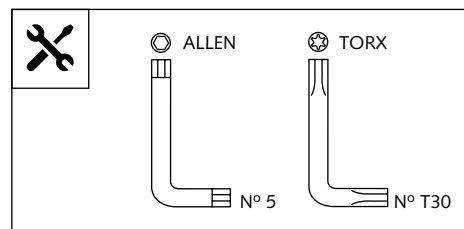

- ORIGINAL EXTENSION HANDGUARDS FOR -

BMW

**F800GS ADVENTURE / F850GS / S1000XR
R1200GS / R1200GS ADV / R1250GS / R1250GS ADV**

Ref.: 8547

ID.	PART	DESCRIPTION	QTY.
1		Right original extension handguard	1
2		Left original extension handguard	1
3		Right metal support	1
4		Left metal support	1
5		Self-Adhesive Trim length 360mm, 8mm, thickness 5mm	2
6		Self-Adhesive Trim length 260mm, 8mm, thickness 5mm	2
7		M5x16 ISO 7380 Allen screw	2
8		M5x11 ISO 7380 Allen screw	4
9		M5X1 Nylon washer	10
10		M5 ISO 7380 Allen screw cap	2

ROUNDED CONTOUR-PROFILE

ORIGINAL EXTENSION HANDGUARDS FOR

BMW

**F800GS ADVENTURE / F850GS / S1000XR
R1200GS / R1200GS ADV / R1250GS / R1250GS ADV**

MOUNTING INSTRUCTIONS