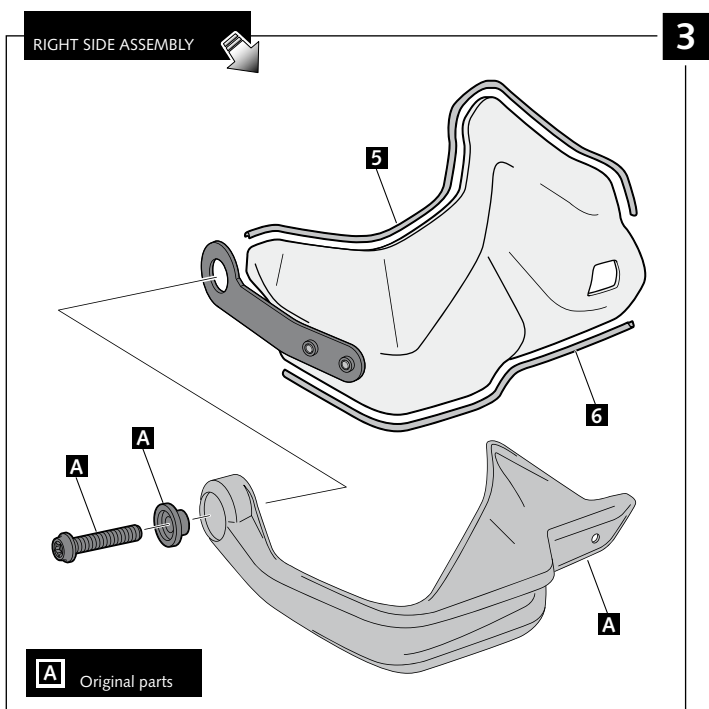

- ORIGINAL EXTENSION HANDGUARDS FOR -

BMW

**F800GS ADVENTURE / F850GS / S1000XR
R1200GS / R1200GS ADV / R1250GS / R1250GS ADV**

Ref.: 8547

ID.	PART	DESCRIPTION	QTY.
1		Right original extension handguard	1
2		Left original extension handguard	1
3		Right metal support	1
4		Left metal support	1
5		Self-Adhesive Trim length 360mm, 8mm, thickness 5mm	2
6		Self-Adhesive Trim length 260mm, 8mm, thickness 5mm	2
7		M5x16 ISO 7380 Allen screw	2
8		M5x11 ISO 7380 Allen screw	4
9		M5X1 Nylon washer	10
10		M5 ISO 7380 Allen screw cap	2

ROUNDED CONTOUR-PROFILE

ORIGINAL EXTENSION HANDGUARDS FOR

BMW

**F800GS ADVENTURE / F850GS / S1000XR
R1200GS / R1200GS ADV / R1250GS / R1250GS ADV**

MOUNTING INSTRUCTIONS