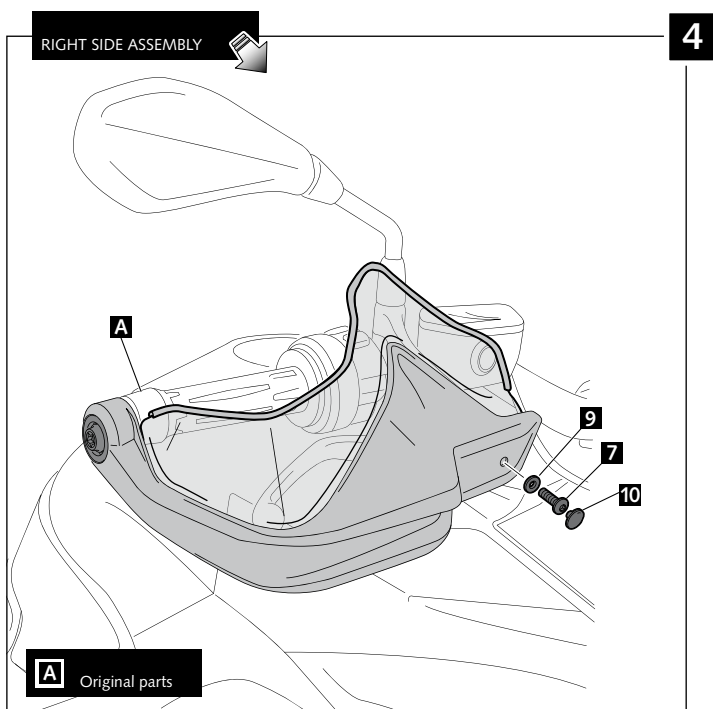

- ORIGINAL EXTENSION HANDGUARDS FOR -

BMW

**F800GS ADVENTURE / F850GS / S1000XR
R1200GS / R1200GS ADV / R1250GS / R1250GS ADV**

Ref.: 8547

ID.	PART	DESCRIPTION	QTY.
1		Right original extension handguard	1
2		Left original extension handguard	1
3		Right metal support	1
4		Left metal support	1
5		Self-Adhesive Trim length 360mm, 8mm, thickness 5mm	2
6		Self-Adhesive Trim length 260mm, 8mm, thickness 5mm	2
7		M5x16 ISO 7380 Allen screw	2
8		M5x11 ISO 7380 Allen screw	4
9		M5X1 Nylon washer	10
10		M5 ISO 7380 Allen screw cap	2

ROUNDED CONTOUR-PROFILE

ORIGINAL EXTENSION HANDGUARDS FOR

BMW

**F800GS ADVENTURE / F850GS / S1000XR
R1200GS / R1200GS ADV / R1250GS / R1250GS ADV**

MOUNTING INSTRUCTIONS