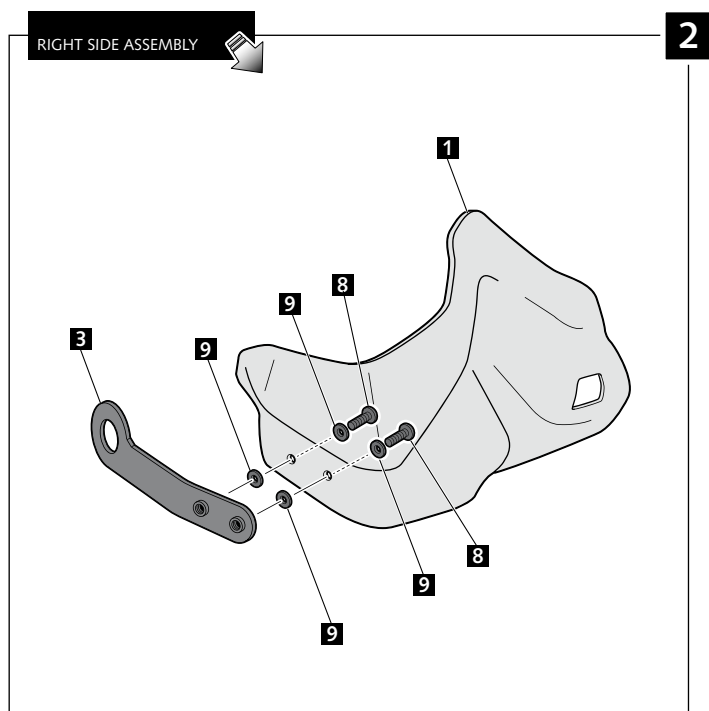

- ORIGINAL EXTENSION HANDGUARDS FOR -

BMW

**F800GS ADVENTURE / F850GS / S1000XR
R1200GS / R1200GS ADV / R1250GS / R1250GS ADV**

Ref.: 8547

ID.	PART	DESCRIPTION	QTY.
1		Right original extension handguard	1
2		Left original extension handguard	1
3		Right metal support	1
4		Left metal support	1
5		Self-Adhesive Trim length 360mm, 8mm, thickness 5mm	2
6		Self-Adhesive Trim length 260mm, 8mm, thickness 5mm	2
7		M5x16 ISO 7380 Allen screw	2
8		M5x11 ISO 7380 Allen screw	4
9		M5X1 Nylon washer	10
10		M5 ISO 7380 Allen screw cap	2

ROUNDED CONTOUR-PROFILE

ORIGINAL EXTENSION HANDGUARDS FOR

BMW

**F800GS ADVENTURE / F850GS / S1000XR
R1200GS / R1200GS ADV / R1250GS / R1250GS ADV**

MOUNTING INSTRUCTIONS