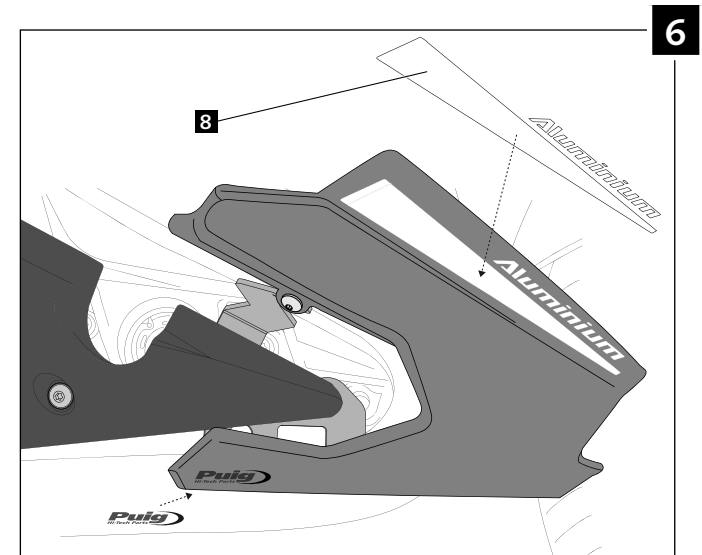

MOUNTING INSTRUCTIONS

EXHAUST PROTECTOR FOR

BMW R1200RT '14-

Ref.: 8546P

ID.		DESCRIPTION	QTY.
1		Aluminium covers set	1
2		Right metal support	1
3		Left metal support	1
4		M6 caged nut (supplied mounted in piece n°2 and n°3)	6
5		M6x10 ISO 7380 Allen screw (Silver)	6
6		M8x15 DIN 912 Allen screw (Black)	4
7		M6 Nylon washer	6
8		Stickers set	1

MOUNTING INSTRUCTIONS

EXHAUST PROTECTOR FOR

BMW R1200RT '14-

Ref.: 8546P

MOUNTING INSTRUCTIONS

EXHAUST PROTECTOR FOR

BMW R1200RT '14-

Ref.: 8546P