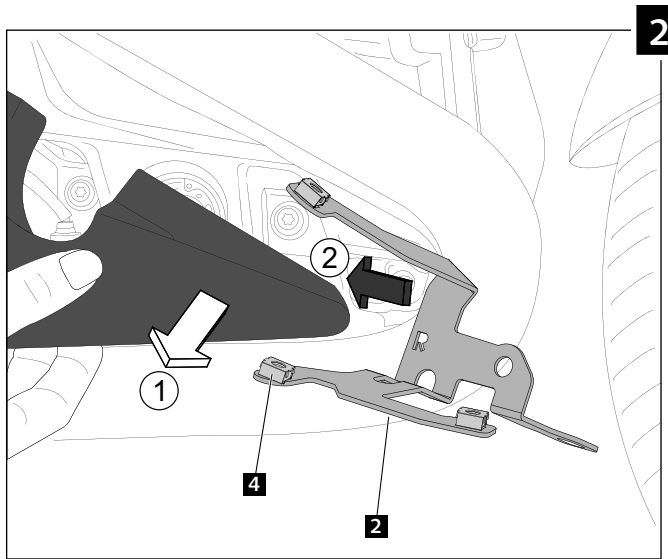

MOUNTING INSTRUCTIONS

EXHAUST PROTECTOR FOR

BMW R1200RT '14-

Ref.: 8546P

ID.		DESCRIPTION	QTY.
1		Aluminium covers set	1
2		Right metal support	1
3		Left metal support	1
4		M6 caged nut (supplied mounted in piece n°2 and n°3)	6
5		M6x10 ISO 7380 Allen screw (Silver)	6
6		M8x15 DIN 912 Allen screw (Black)	4
7		M6 Nylon washer	6
8		Stickers set	1

MOUNTING INSTRUCTIONS

EXHAUST PROTECTOR FOR

BMW R1200RT '14-

Ref.: 8546P

MOUNTING INSTRUCTIONS

EXHAUST PROTECTOR FOR

BMW R1200RT '14-

Ref.: 8546P