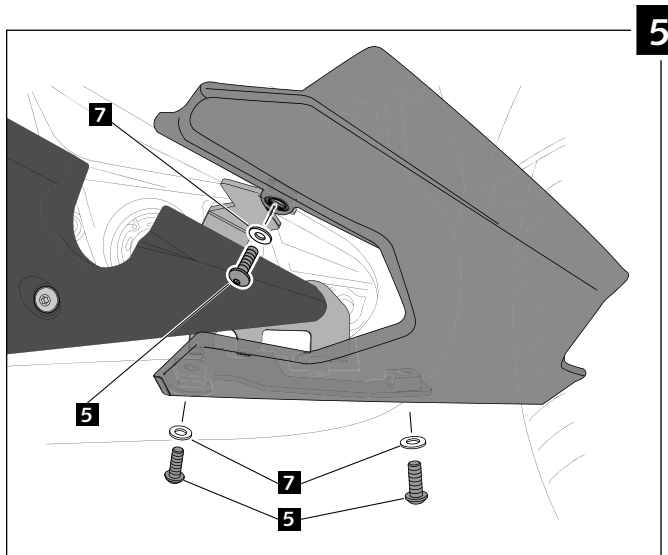

MOUNTING INSTRUCTIONS

EXHAUST PROTECTOR FOR

BMW R1200RT '14-

Ref.: 8546P

ID.		DESCRIPTION	QTY.
1		Aluminium covers set	1
2		Right metal support	1
3		Left metal support	1
4		M6 caged nut (supplied mounted in piece n°2 and n°3)	6
5		M6x10 ISO 7380 Allen screw (Silver)	6
6		M8x15 DIN 912 Allen screw (Black)	4
7		M6 Nylon washer	6
8		Stickers set	1

MOUNTING INSTRUCTIONS

EXHAUST PROTECTOR FOR

BMW R1200RT '14-

Ref.: 8546P

MOUNTING INSTRUCTIONS

EXHAUST PROTECTOR FOR

BMW R1200RT '14-

Ref.: 8546P