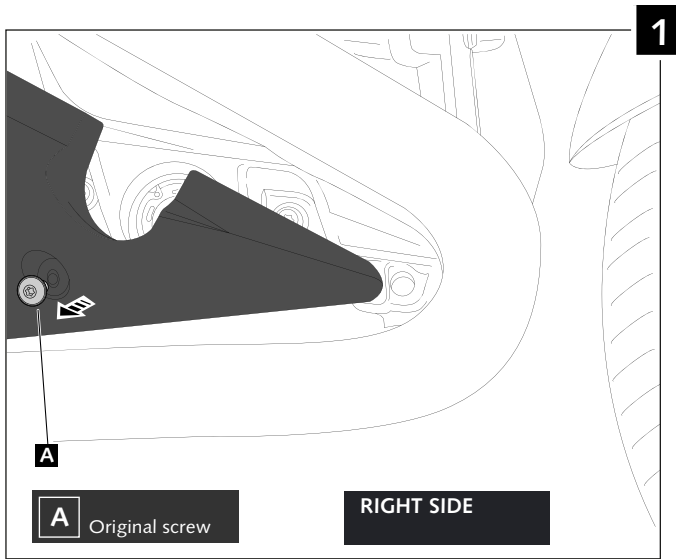

MOUNTING INSTRUCTIONS

EXHAUST PROTECTOR FOR

BMW R1200RT '14-

Ref.: 8546P