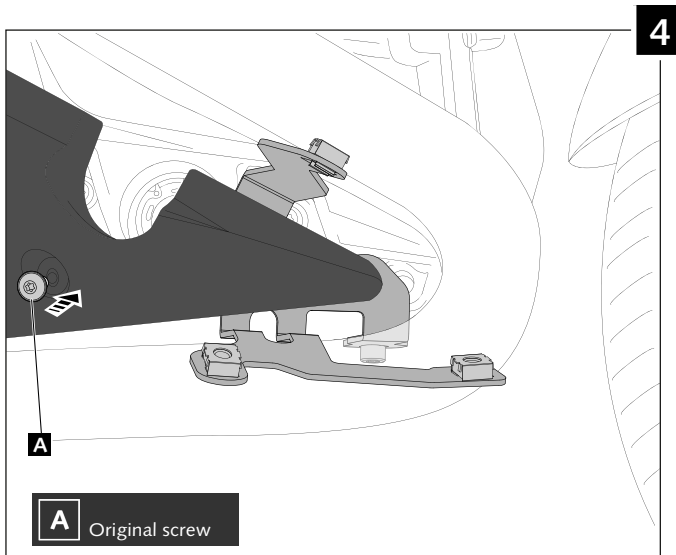

MOUNTING INSTRUCTIONS

EXHAUST PROTECTOR FOR

BMW R1200RT '14-

Ref.: 8546P