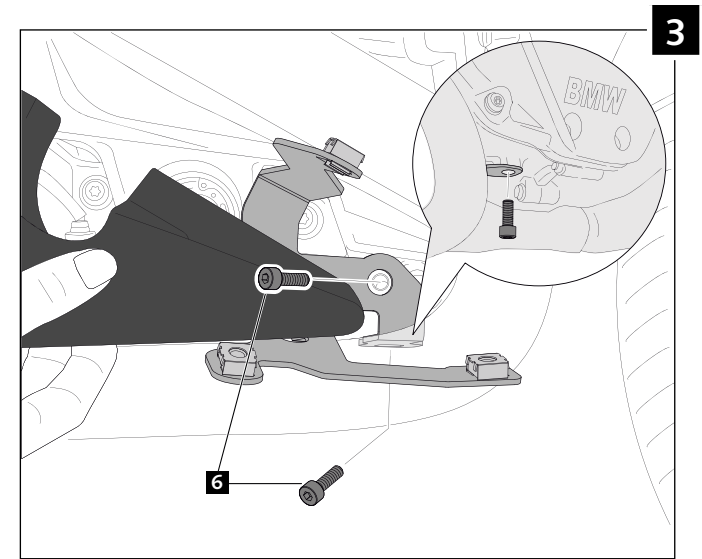

MOUNTING INSTRUCTIONS

EXHAUST PROTECTOR FOR

BMW R1200RT '14-

Ref.: 8546P

ID.		DESCRIPTION	QTY.
1		Aluminium covers set	1
2		Right metal support	1
3		Left metal support	1
4		M6 caged nut (supplied mounted in piece n°2 and n°3)	6
5		M6x10 ISO 7380 Allen screw (Silver)	6
6		M8x15 DIN 912 Allen screw (Black)	4
7		M6 Nylon washer	6
8		Stickers set	1

MOUNTING INSTRUCTIONS

EXHAUST PROTECTOR FOR

BMW R1200RT '14-

Ref.: 8546P

MOUNTING INSTRUCTIONS

EXHAUST PROTECTOR FOR

BMW R1200RT '14-

Ref.: 8546P