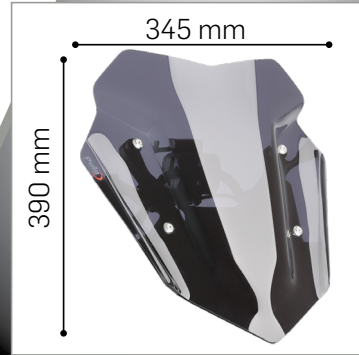

BMW S1000XR 15-

Since 1964
Puig
Hi-Tech Parts

◀◀ Difference -30mm (1^{1/4}) ▶▶▶

OEM

Racing windshield

8543F

8543H

Learn more about motorcycle windshields and fairings we have.