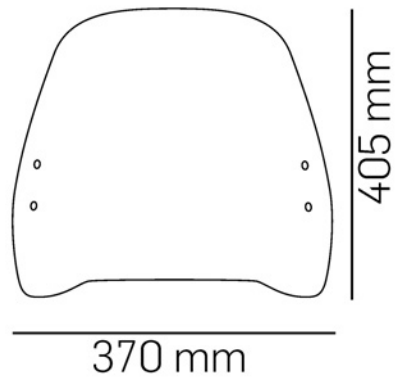

TECHNICAL FEATURES

Check the ABE HOMOLOGATION document if the product is homologated for your motorcycle

ROUNDED CONTOUR-PROFILE

TÜV APPROVED