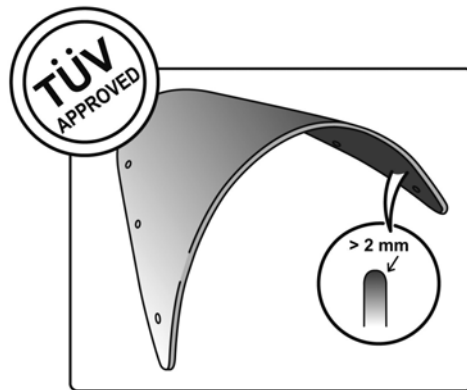

TECHNICAL FEATURES

Check the ABE HOMOLOGATION document if the product is homologated for your motorcycle

ROUNDED CONTOUR-PROFILE

TÜV APPROVED