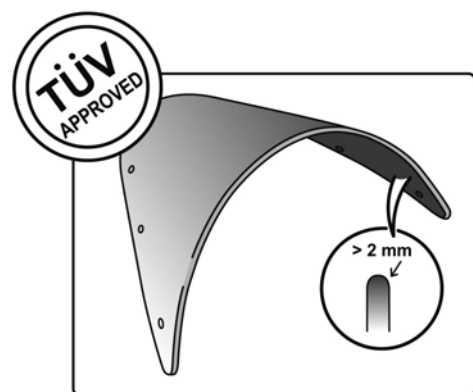

TECHNICAL FEATURES

Check the ABE HOMOLOGATION document if the product is homologated for your motorcycle

ROUNDED CONTOUR-PROFILE

TÜV APPROVED