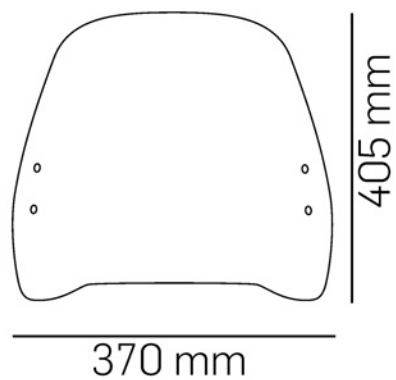

TECHNICAL FEATURES

Check the ABE HOMOLOGATION document if the product is homologated for your motorcycle

ROUNDED CONTOUR-PROFILE

TÜV APPROVED