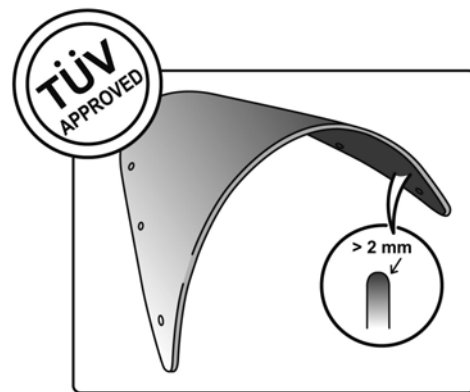

TECHNICAL FEATURES

Check the ABE HOMOLOGATION document if the product is homologated for your motorcycle

ROUNDED CONTOUR-PROFILE

TÜV APPROVED