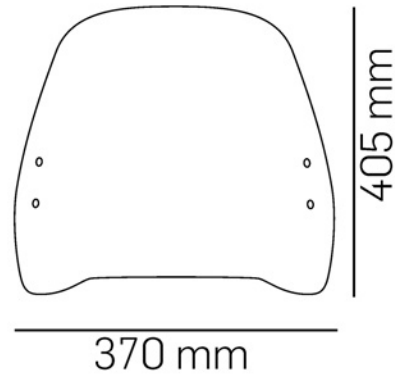

TECHNICAL FEATURES

Check the ABE HOMOLOGATION document if the product is homologated for your motorcycle

ROUNDED CONTOUR-PROFILE

TÜV APPROVED