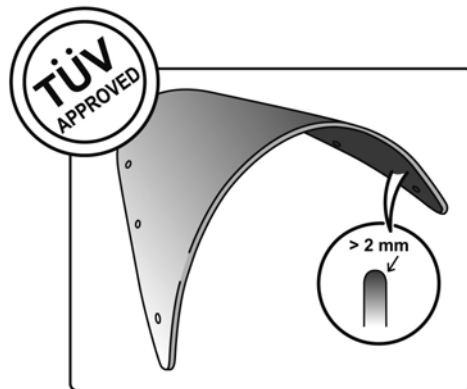

TECHNICAL FEATURES

Check the ABE HOMOLOGATION document if the product is homologated for your motorcycle

ROUNDED CONTOUR-PROFILE

TÜV APPROVED