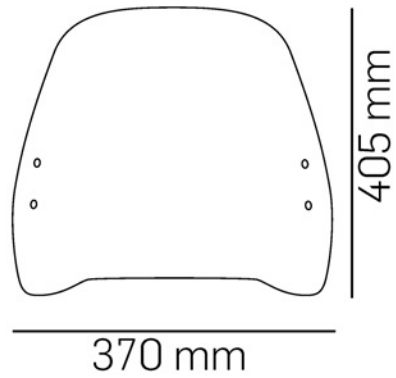

TECHNICAL FEATURES

Check the ABE HOMOLOGATION document if the product is homologated for your motorcycle

ROUNDED CONTOUR-PROFILE

TÜV APPROVED