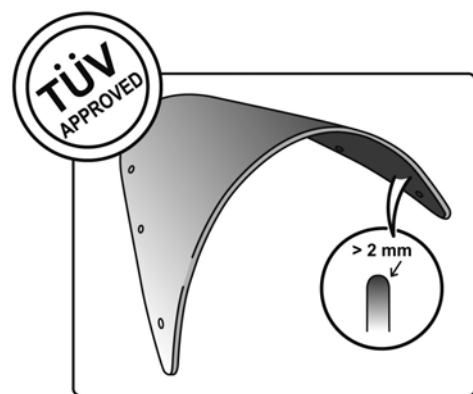

## TECHNICAL FEATURES

Check the ABE HOMOLOGATION document if the product is homologated for your motorcycle

ROUNDED CONTOUR-PROFILE

TÜV APPROVED