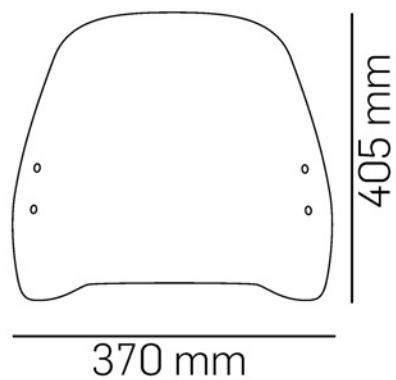

## TECHNICAL FEATURES

Check the ABE HOMOLOGATION document if the product is homologated for your motorcycle

ROUNDED CONTOUR-PROFILE

TÜV APPROVED