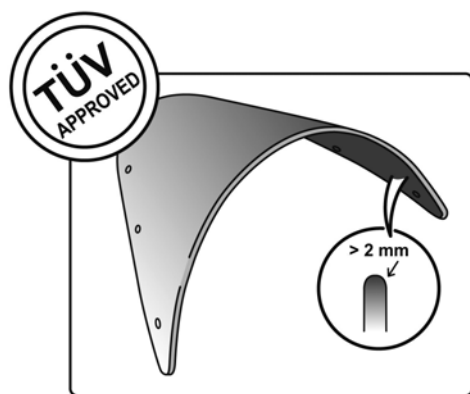

TECHNICAL FEATURES

Check the ABE HOMOLOGATION document if the product is homologated for your motorcycle

ROUNDED CONTOUR-PROFILE

TÜV APPROVED