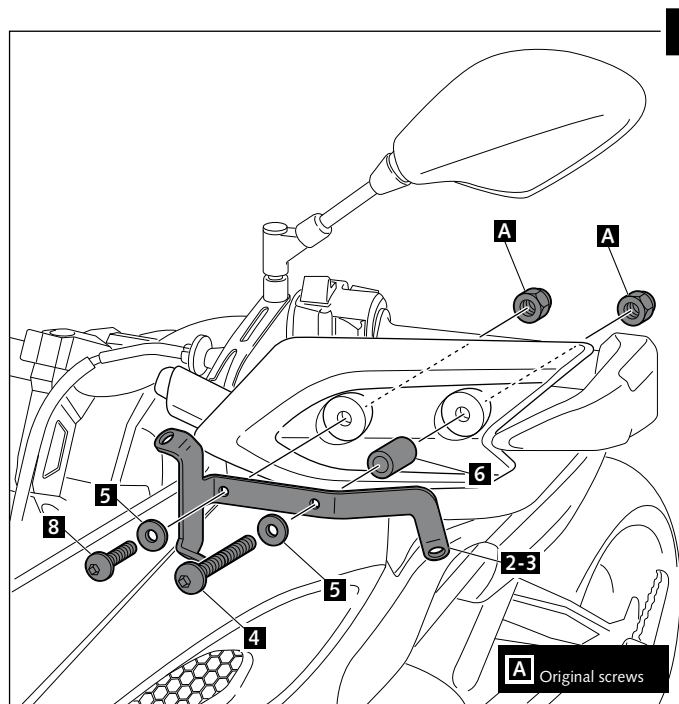

Ref.: 8184 W

(Clear)

Ref.: 8184 H

(Smoke)

Ref.: 8184 F

(Dark Smoke)

MOUNTING INSTRUCTIONS

HANDPROTECTORS FOR YAMAHA MT-09 TRACER

| ID. | PART | DESCRIPTION | QTY. |
|-----|---|--------------------------------------|------|
| 1 |  | PMMA Handprotector Set | 1 |
| 2 |  | Aluminium right metal support | 1 |
| 3 |  | Aluminium left metal support | 1 |
| 4 |  | M5x45 ISO 7380 Allen screw (black) | 2 |
| 5 |  | M5 metal washer (black) | 4 |
| 6 |  | Ø inner 7 Ø outer 15x28 mm arrowhead | 2 |
| 7 |  | M5 silentblock | 6 |
| 8 |  | M5x16 ISO 7380 Allen screw (black) | 8 |
| 9 |  | M5x0,5 washer nylon | 6 |
| 10 |  | M5 ISO 7380 screw cap | 6 |