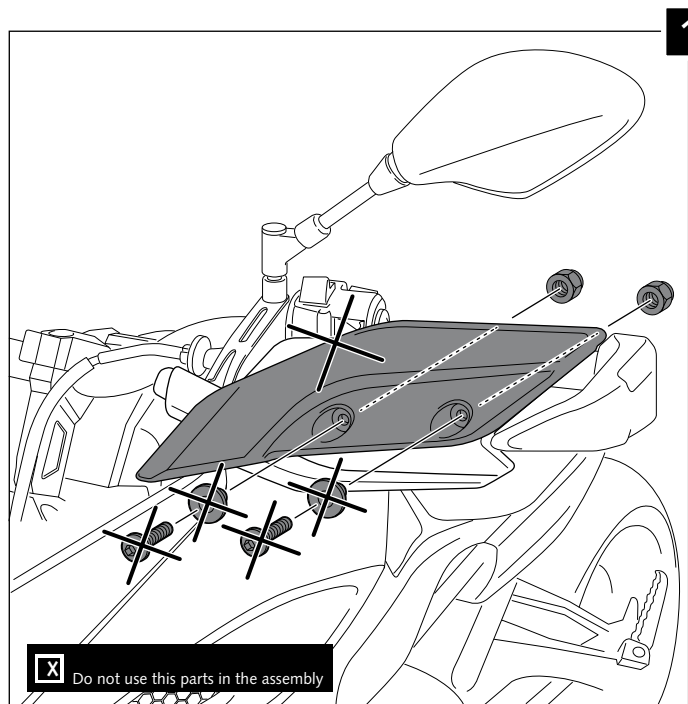

Ref.: 8184 W

(Clear)

Ref.: 8184 H

(Smoke)

Ref.: 8184 F

(Dark Smoke)

MOUNTING INSTRUCTIONS

HANDPROTECTORS FOR YAMAHA MT-09 TRACER

ID.	PART	DESCRIPTION	QTY.
1		PMMA Handprotector Set	1
2		Aluminium right metal support	1
3		Aluminium left metal support	1
4		M5x45 ISO 7380 Allen screw (black)	2
5		M5 metal washer (black)	4
6		Ø inner 7 Ø outer 15x28 mm arrowhead	2
7		M5 silentblock	6
8		M5x16 ISO 7380 Allen screw (black)	8
9		M5x0,5 washer nylon	6
10		M5 ISO 7380 screw cap	6