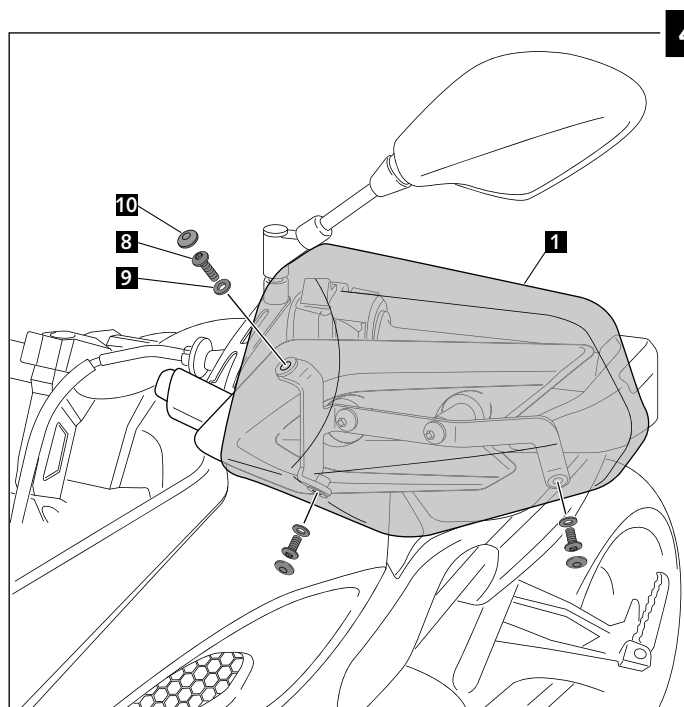

MOUNTING INSTRUCTIONS

HANDPROTECTORS FOR YAMAHA MT-09 TRACER

ROUNDED CONTOUR-PROFILE