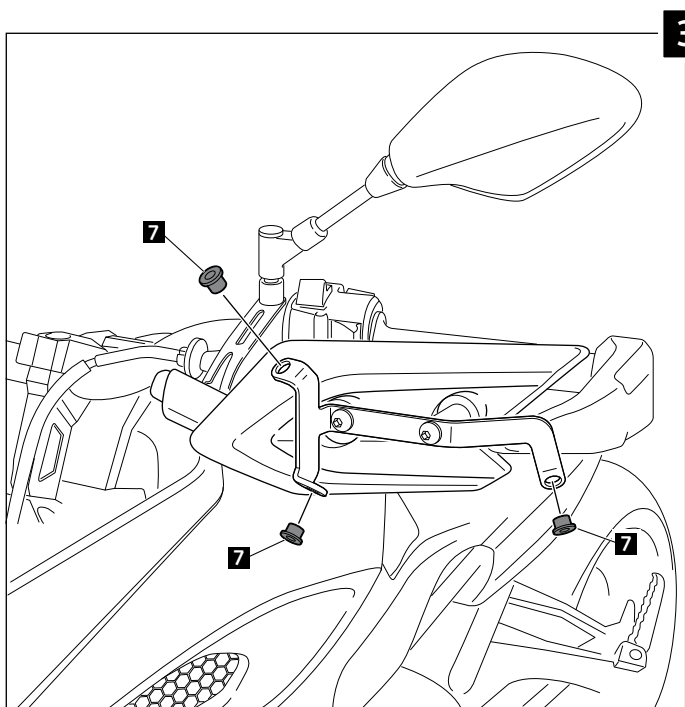

MOUNTING INSTRUCTIONS

HANDPROTECTORS FOR YAMAHA MT-09 TRACER

ROUNDED CONTOUR-PROFILE