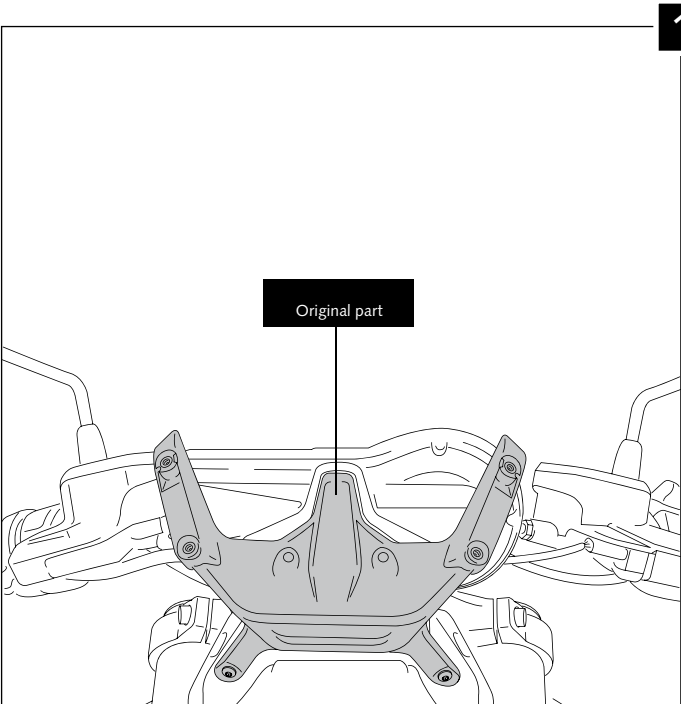

MOUNTING INSTRUCTIONS

**SPORT WINDSHIELD FOR
 BMW R1200R '15 -**

ID.	PART	DESCRIPTION	QTY.
1		Sport windshield	1
2		Right metal support	1
3		Left metal support	1
4		Ø inner 8,5 x Ø outer 14x20 mm arrowhead	2
5		DIN 912 M8x40 (black) Allen screw	2
6		M5x4 rubber washer	4
7		M5x16 ISO 7380 (black) Allen screw	6
8		M5x0,5 nylon washer	4

MOUNTING INSTRUCTIONS

SPORT WINDSHIELD FOR

BMW R1200R '15

MOUNTING INSTRUCTIONS

SPORT WINDSHIELD FOR BMW R1200R '15 -

ID.	PART	DESCRIP.	QTY.
1		Sport windshield	1
2		M5x4 rubber washer	4
3		M5x16 ISO 7380 (black) Allen screw	4
4		M5x0,5 nylon washer	4
5		M5 ISO 7380 screw cap	4

MOUNTING INSTRUCTIONS

SPORT WINDSHIELD FOR

BMW R1200R '15 -

ID.	PART	DESCRIPTION	QTY.
1		Sport windshield	1
2		Right metal support	1
3		Left metal support	1
4		Ø inner 8,5 x Ø outer 14x20 mm arrowhead	2
5		DIN 912 M8x40 (black) Allen screw	2
6		M5x4 rubber washer	4
7		M5x16 ISO 7380 (black) Allen screw	6
8		M5x0,5 nylon washer	4