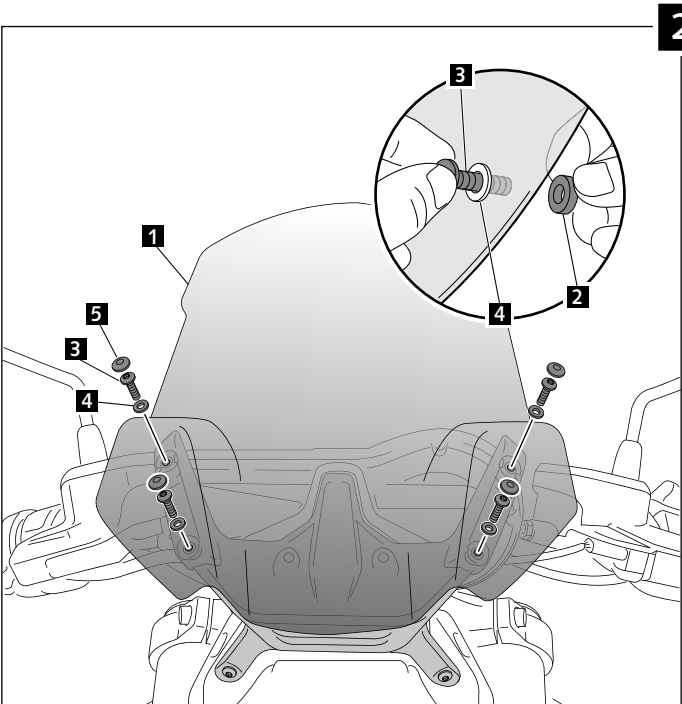

MOUNTING INSTRUCTIONS

**SPORT WINDSHIELD FOR
 BMW R1200R '15 -**

ID.	PART	DESCRIPTION	QTY.
1		Sport windshield	1
2		Right metal support	1
3		Left metal support	1
4		Ø inner 8,5 x Ø outer 14x20 mm arrowhead	2
5		DIN 912 M8x40 (black) Allen screw	2
6		M5x4 rubber washer	4
7		M5x16 ISO 7380 (black) Allen screw	6
8		M5x0,5 nylon washer	4

MOUNTING INSTRUCTIONS

SPORT WINDSHIELD FOR

BMW R1200R '15

MOUNTING INSTRUCTIONS

SPORT WINDSHIELD FOR BMW R1200R '15 -

ID.	PART	DESCRIP.	QTY.
1		Sport windshield	1
2		M5x4 rubber washer	4
3		M5x16 ISO 7380 (black) Allen screw	4
4		M5x0,5 nylon washer	4
5		M5 ISO 7380 screw cap	4

MOUNTING INSTRUCTIONS

SPORT WINDSHIELD FOR

BMW R1200R '15 -

ID.	PART	DESCRIPTION	QTY.
1		Sport windshield	1
2		Right metal support	1
3		Left metal support	1
4		Ø inner 8,5 x Ø outer 14x20 mm arrowhead	2
5		DIN 912 M8x40 (black) Allen screw	2
6		M5x4 rubber washer	4
7		M5x16 ISO 7380 (black) Allen screw	6
8		M5x0,5 nylon washer	4