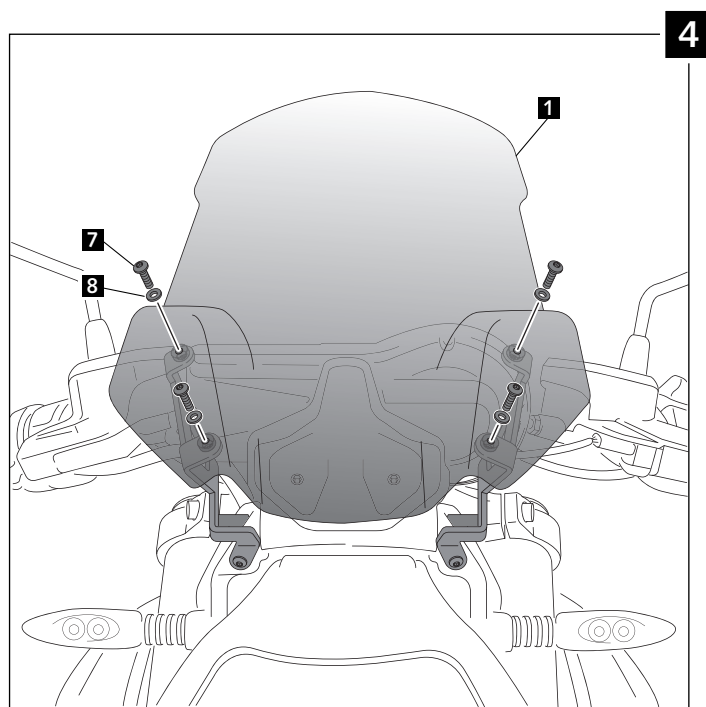

MOUNTING INSTRUCTIONS

**SPORT WINDSHIELD FOR
 BMW R1200R '15 -**

ID.	PART	DESCRIPTION	QTY.
1		Sport windshield	1
2		Right metal support	1
3		Left metal support	1
4		Ø inner 8,5 x Ø outer 14x20 mm arrowhead	2
5		DIN 912 M8x40 (black) Allen screw	2
6		M5x4 rubber washer	4
7		M5x16 ISO 7380 (black) Allen screw	6
8		M5x0,5 nylon washer	4

MOUNTING INSTRUCTIONS

SPORT WINDSHIELD FOR

BMW R1200R '15

MOUNTING INSTRUCTIONS

SPORT WINDSHIELD FOR BMW R1200R '15 -

ID.	PART	DESCRIP.	QTY.
1		Sport windshield	1
2		M5x4 rubber washer	4
3		M5x16 ISO 7380 (black) Allen screw	4
4		M5x0,5 nylon washer	4
5		M5 ISO 7380 screw cap	4

MOUNTING INSTRUCTIONS

SPORT WINDSHIELD FOR

BMW R1200R '15 -

ID.	PART	DESCRIPTION	QTY.
1		Sport windshield	1
2		Right metal support	1
3		Left metal support	1
4		Ø inner 8,5 x Ø outer 14x20 mm arrowhead	2
5		DIN 912 M8x40 (black) Allen screw	2
6		M5x4 rubber washer	4
7		M5x16 ISO 7380 (black) Allen screw	6
8		M5x0,5 nylon washer	4