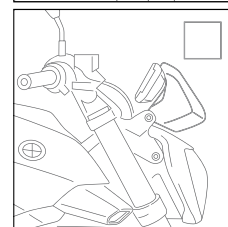

MOUNTING INSTRUCTIONS

**SPORT WINDSHIELD FOR
 BMW R1200R '15 -**

ID.	PART	DESCRIPTION	QTY.
1		Sport windshield	1
2		Right metal support	1
3		Left metal support	1
4		Ø inner 8,5 x Ø outer 14x20 mm arrowhead	2
5		DIN 912 M8x40 (black) Allen screw	2
6		M5x4 rubber washer	4
7		M5x16 ISO 7380 (black) Allen screw	6
8		M5x0,5 nylon washer	4

MOUNTING INSTRUCTIONS

SPORT WINDSHIELD FOR

BMW R1200R '15

MOUNTING INSTRUCTIONS

SPORT WINDSHIELD FOR BMW R1200R '15 -

ID.	PART	DESCRIP.	QTY.
1		Sport windshield	1
2		M5x4 rubber washer	4
3		M5x16 ISO 7380 (black) Allen screw	4
4		M5x0,5 nylon washer	4
5		M5 ISO 7380 screw cap	4

MOUNTING INSTRUCTIONS

SPORT WINDSHIELD FOR

BMW R1200R '15 -

ID.	PART	DESCRIPTION	QTY.
1		Sport windshield	1
2		Right metal support	1
3		Left metal support	1
4		Ø inner 8,5 x Ø outer 14x20 mm arrowhead	2
5		DIN 912 M8x40 (black) Allen screw	2
6		M5x4 rubber washer	4
7		M5x16 ISO 7380 (black) Allen screw	6
8		M5x0,5 nylon washer	4