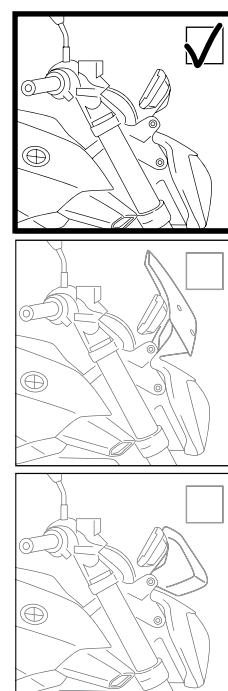

MOUNTING INSTRUCTIONS

**SPORT WINDSHIELD FOR
 BMW R1200R '15 -**

ID.	PART	DESCRIPTION	QTY.
1		Sport windshield	1
2		Right metal support	1
3		Left metal support	1
4		Ø inner 8,5 x Ø outer 14x20 mm arrowhead	2
5		DIN 912 M8x40 (black) Allen screw	2
6		M5x4 rubber washer	4
7		M5x16 ISO 7380 (black) Allen screw	6
8		M5x0,5 nylon washer	4

MOUNTING INSTRUCTIONS

SPORT WINDSHIELD FOR

BMW R1200R '15

MOUNTING INSTRUCTIONS

SPORT WINDSHIELD FOR BMW R1200R '15 -

ID.	PART	DESCRIP.	QTY.
1		Sport windshield	1
2		M5x4 rubber washer	4
3		M5x16 ISO 7380 (black) Allen screw	4
4		M5x0,5 nylon washer	4
5		M5 ISO 7380 screw cap	4

MOUNTING INSTRUCTIONS

SPORT WINDSHIELD FOR

BMW R1200R '15 -

ID.	PART	DESCRIPTION	QTY.
1		Sport windshield	1
2		Right metal support	1
3		Left metal support	1
4		Ø inner 8,5 x Ø outer 14x20 mm arrowhead	2
5		DIN 912 M8x40 (black) Allen screw	2
6		M5x4 rubber washer	4
7		M5x16 ISO 7380 (black) Allen screw	6
8		M5x0,5 nylon washer	4