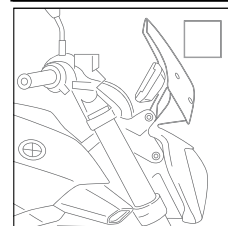

MOUNTING INSTRUCTIONS

**SPORT WINDSHIELD FOR
 BMW R1200R '15 -**

ID.	PART	DESCRIPTION	QTY.
1		Sport windshield	1
2		Right metal support	1
3		Left metal support	1
4		Ø inner 8,5 x Ø outer 14x20 mm arrowhead	2
5		DIN 912 M8x40 (black) Allen screw	2
6		M5x4 rubber washer	4
7		M5x16 ISO 7380 (black) Allen screw	6
8		M5x0,5 nylon washer	4

MOUNTING INSTRUCTIONS

SPORT WINDSHIELD FOR

BMW R1200R '15

MOUNTING INSTRUCTIONS

SPORT WINDSHIELD FOR BMW R1200R '15 -

ID.	PART	DESCRIP.	QTY.
1		Sport windshield	1
2		M5x4 rubber washer	4
3		M5x16 ISO 7380 (black) Allen screw	4
4		M5x0,5 nylon washer	4
5		M5 ISO 7380 screw cap	4

MOUNTING INSTRUCTIONS

SPORT WINDSHIELD FOR

BMW R1200R '15 -

ID.	PART	DESCRIPTION	QTY.
1		Sport windshield	1
2		Right metal support	1
3		Left metal support	1
4		Ø inner 8,5 x Ø outer 14x20 mm arrowhead	2
5		DIN 912 M8x40 (black) Allen screw	2
6		M5x4 rubber washer	4
7		M5x16 ISO 7380 (black) Allen screw	6
8		M5x0,5 nylon washer	4