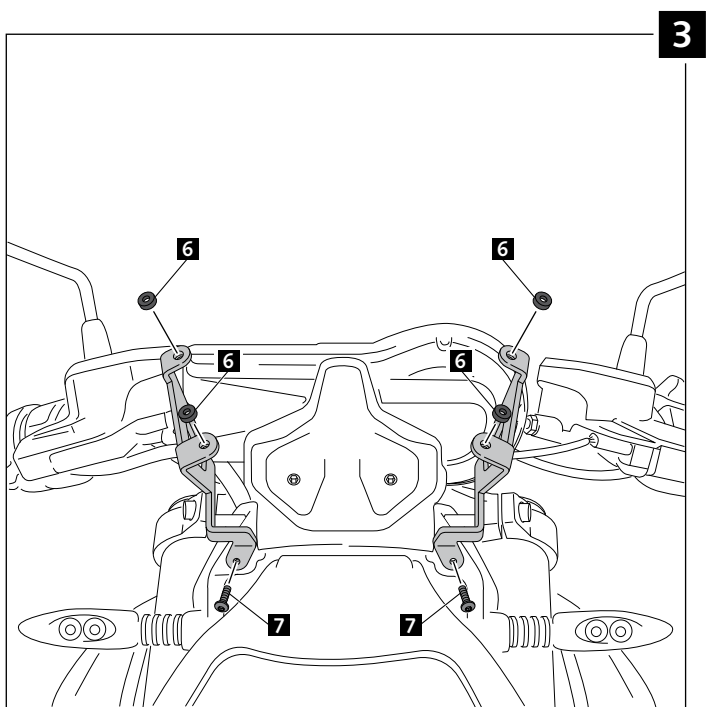

MOUNTING INSTRUCTIONS

**SPORT WINDSHIELD FOR
 BMW R1200R '15 -**

ID.	PART	DESCRIPTION	QTY.
1		Sport windshield	1
2		Right metal support	1
3		Left metal support	1
4		Ø inner 8,5 x Ø outer 14x20 mm arrowhead	2
5		DIN 912 M8x40 (black) Allen screw	2
6		M5x4 rubber washer	4
7		M5x16 ISO 7380 (black) Allen screw	6
8		M5x0,5 nylon washer	4

MOUNTING INSTRUCTIONS

SPORT WINDSHIELD FOR

BMW R1200R '15

MOUNTING INSTRUCTIONS

SPORT WINDSHIELD FOR BMW R1200R '15 -

ID.	PART	DESCRIP.	QTY.
1		Sport windshield	1
2		M5x4 rubber washer	4
3		M5x16 ISO 7380 (black) Allen screw	4
4		M5x0,5 nylon washer	4
5		M5 ISO 7380 screw cap	4

MOUNTING INSTRUCTIONS

SPORT WINDSHIELD FOR

BMW R1200R '15 -

ID.	PART	DESCRIPTION	QTY.
1		Sport windshield	1
2		Right metal support	1
3		Left metal support	1
4		Ø inner 8,5 x Ø outer 14x20 mm arrowhead	2
5		DIN 912 M8x40 (black) Allen screw	2
6		M5x4 rubber washer	4
7		M5x16 ISO 7380 (black) Allen screw	6
8		M5x0,5 nylon washer	4