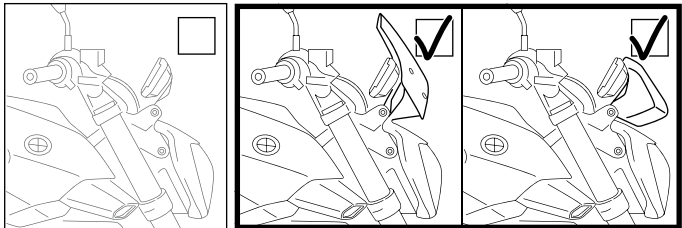

MOUNTING INSTRUCTIONS

**SPORT WINDSHIELD FOR
 BMW R1200R '15 -**

ID.	PART	DESCRIPTION	QTY.
1		Sport windshield	1
2		Right metal support	1
3		Left metal support	1
4		Ø inner 8,5 x Ø outer 14x20 mm arrowhead	2
5		DIN 912 M8x40 (black) Allen screw	2
6		M5x4 rubber washer	4
7		M5x16 ISO 7380 (black) Allen screw	6
8		M5x0,5 nylon washer	4

MOUNTING INSTRUCTIONS

SPORT WINDSHIELD FOR

BMW R1200R '15

MOUNTING INSTRUCTIONS

SPORT WINDSHIELD FOR BMW R1200R '15 -

ID.	PART	DESCRIP.	QTY.
1		Sport windshield	1
2		M5x4 rubber washer	4
3		M5x16 ISO 7380 (black) Allen screw	4
4		M5x0,5 nylon washer	4
5		M5 ISO 7380 screw cap	4

MOUNTING INSTRUCTIONS

SPORT WINDSHIELD FOR

BMW R1200R '15 -

ID.	PART	DESCRIPTION	QTY.
1		Sport windshield	1
2		Right metal support	1
3		Left metal support	1
4		Ø inner 8,5 x Ø outer 14x20 mm arrowhead	2
5		DIN 912 M8x40 (black) Allen screw	2
6		M5x4 rubber washer	4
7		M5x16 ISO 7380 (black) Allen screw	6
8		M5x0,5 nylon washer	4