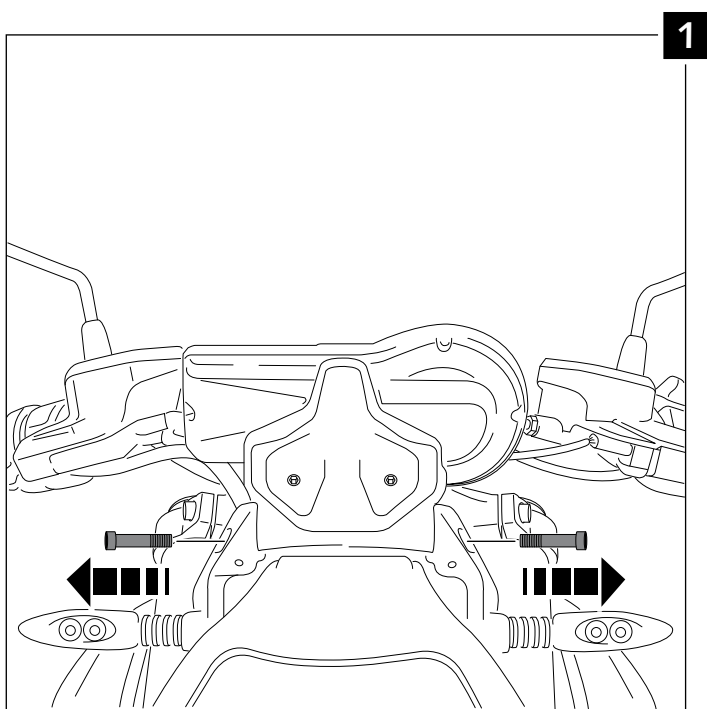

MOUNTING INSTRUCTIONS

**SPORT WINDSHIELD FOR
 BMW R1200R '15 -**

ID.	PART	DESCRIPTION	QTY.
1		Sport windshield	1
2		Right metal support	1
3		Left metal support	1
4		Ø inner 8,5 x Ø outer 14x20 mm arrowhead	2
5		DIN 912 M8x40 (black) Allen screw	2
6		M5x4 rubber washer	4
7		M5x16 ISO 7380 (black) Allen screw	6
8		M5x0,5 nylon washer	4

MOUNTING INSTRUCTIONS

SPORT WINDSHIELD FOR

BMW R1200R '15

MOUNTING INSTRUCTIONS

SPORT WINDSHIELD FOR BMW R1200R '15 -

ID.	PART	DESCRIP.	QTY.
1		Sport windshield	1
2		M5x4 rubber washer	4
3		M5x16 ISO 7380 (black) Allen screw	4
4		M5x0,5 nylon washer	4
5		M5 ISO 7380 screw cap	4

MOUNTING INSTRUCTIONS

SPORT WINDSHIELD FOR

BMW R1200R '15 -

ID.	PART	DESCRIPTION	QTY.
1		Sport windshield	1
2		Right metal support	1
3		Left metal support	1
4		Ø inner 8,5 x Ø outer 14x20 mm arrowhead	2
5		DIN 912 M8x40 (black) Allen screw	2
6		M5x4 rubber washer	4
7		M5x16 ISO 7380 (black) Allen screw	6
8		M5x0,5 nylon washer	4