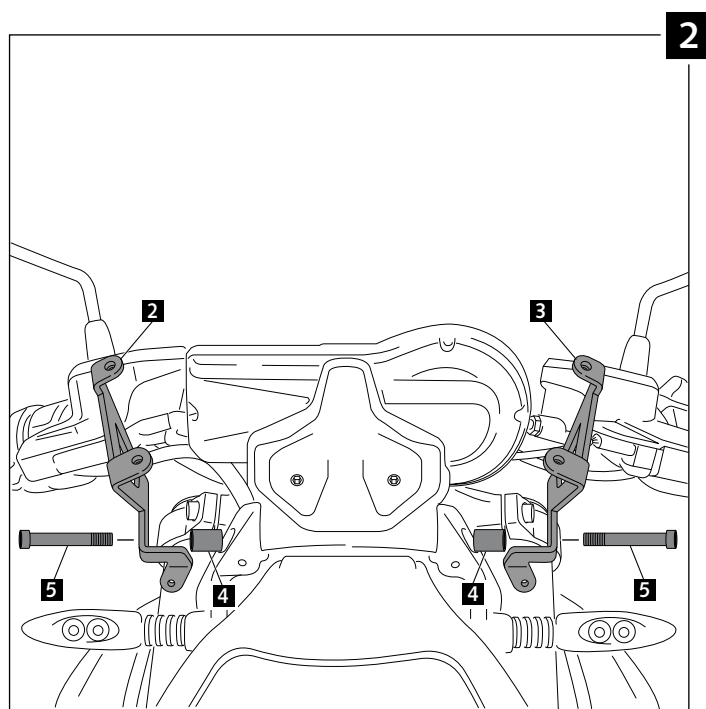

MOUNTING INSTRUCTIONS

**SPORT WINDSHIELD FOR
 BMW R1200R '15 -**

ID.	PART	DESCRIPTION	QTY.
1		Sport windshield	1
2		Right metal support	1
3		Left metal support	1
4		Ø inner 8,5 x Ø outer 14x20 mm arrowhead	2
5		DIN 912 M8x40 (black) Allen screw	2
6		M5x4 rubber washer	4
7		M5x16 ISO 7380 (black) Allen screw	6
8		M5x0,5 nylon washer	4

MOUNTING INSTRUCTIONS

SPORT WINDSHIELD FOR

BMW R1200R '15

MOUNTING INSTRUCTIONS

SPORT WINDSHIELD FOR BMW R1200R '15 -

ID.	PART	DESCRIP.	QTY.
1		Sport windshield	1
2		M5x4 rubber washer	4
3		M5x16 ISO 7380 (black) Allen screw	4
4		M5x0,5 nylon washer	4
5		M5 ISO 7380 screw cap	4

MOUNTING INSTRUCTIONS

SPORT WINDSHIELD FOR

BMW R1200R '15 -

ID.	PART	DESCRIPTION	QTY.
1		Sport windshield	1
2		Right metal support	1
3		Left metal support	1
4		Ø inner 8,5 x Ø outer 14x20 mm arrowhead	2
5		DIN 912 M8x40 (black) Allen screw	2
6		M5x4 rubber washer	4
7		M5x16 ISO 7380 (black) Allen screw	6
8		M5x0,5 nylon washer	4