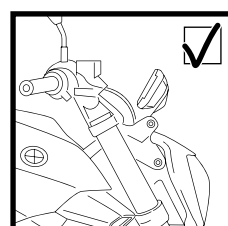

MOUNTING INSTRUCTIONS

**SPORT WINDSHIELD FOR
 BMW R1200R '15 -**

ID.	PART	DESCRIPTION	QTY.
1		Sport windshield	1
2		Right metal support	1
3		Left metal support	1
4		Ø inner 8,5 x Ø outer 14x20 mm arrowhead	2
5		DIN 912 M8x40 (black) Allen screw	2
6		M5x4 rubber washer	4
7		M5x16 ISO 7380 (black) Allen screw	6
8		M5x0,5 nylon washer	4

MOUNTING INSTRUCTIONS

SPORT WINDSHIELD FOR

BMW R1200R '15

MOUNTING INSTRUCTIONS

SPORT WINDSHIELD FOR BMW R1200R '15 -

ID.	PART	DESCRIP.	QTY.
1		Sport windshield	1
2		M5x4 rubber washer	4
3		M5x16 ISO 7380 (black) Allen screw	4
4		M5x0,5 nylon washer	4
5		M5 ISO 7380 screw cap	4

MOUNTING INSTRUCTIONS

SPORT WINDSHIELD FOR

BMW R1200R '15 -

ID.	PART	DESCRIPTION	QTY.
1		Sport windshield	1
2		Right metal support	1
3		Left metal support	1
4		Ø inner 8,5 x Ø outer 14x20 mm arrowhead	2
5		DIN 912 M8x40 (black) Allen screw	2
6		M5x4 rubber washer	4
7		M5x16 ISO 7380 (black) Allen screw	6
8		M5x0,5 nylon washer	4