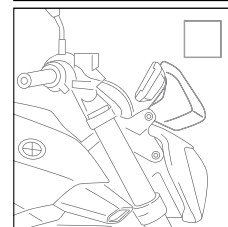

ASSEMBLY

6

- MOUNTING INSTRUCTIONS -

- TOURING WINDSHIELD FOR -

BMW R1200R '15 -

ID	PART	DESCRIPTION	QTY	REF.
1		Touring windshield	1	8165F/H/N/WM3
2		Right metal support	1	SOPOR-2P-4-8165
3		Left metal support	1	SOPOR-2P-4-8165
4		Ø inner 8,5 x Ø outer 14x20 mm arrowhead	2	CASQUI-----659
5		DIN 912 M8x40 (black) Allen screw	2	TORNI-AD912-475
6		Right metal reinforcement support	1	SOPOR-2P-2-8168
7		Left metal reinforcement support	1	SOPOR-2P-2-8168
8		Ø inner 8,5 x Ø outer 14x12 mm arrowhead	2	CASQUI-----0083
9		DIN 912 M8x45 (black) Allen screw	2	TORNI-AD912-508
10		M5x4 rubber washer	4	ARAND-GD13D5X4-
11		M5 Silentblock	2	SILENBTM5-046/1
12		M5x0,5 nylon washer	6	ARNV00000000245
13		M5x16 ISO 7380 (black) Allen screw	8	TORNI-I7380-493
14		M5 ISO 7380 Allen screw cap	4	TAPON_____85
15		Ø8x2 Silicon adhesive spacer (supplied mounted)	1	ADHESI-GT-D8---
16		Metal visor (visor to avoid magnifying glass effect)	1	VISERA1P-3-8165