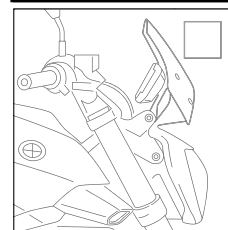

ASSEMBLY

6

- MOUNTING INSTRUCTIONS -

- TOURING WINDSHIELD FOR -

BMW R1200R '15 -

ID	PART	DESCRIPTION	QTY	REF.
1		Touring windshield	1	8165F/H/N/WM3
2		Right metal support	1	SOPOR-2P-4-8165
3		Left metal support	1	SOPOR-2P-4-8165
4		Ø inner 8,5 x Ø outer 14x20 mm arrowhead	2	CASQUI-----659
5		DIN 912 M8x40 (black) Allen screw	2	TORNI-AD912-475
6		Right metal reinforcement support	1	SOPOR-2P-2-8168
7		Left metal reinforcement support	1	SOPOR-2P-2-8168
8		Ø inner 8,5 x Ø outer 14x12 mm arrowhead	2	CASQUI-----0083
9		DIN 912 M8x45 (black) Allen screw	2	TORNI-AD912-508
10		M5x4 rubber washer	4	ARAND-GD13D5X4-
11		M5 Silentblock	2	SILENBTM5-046/1
12		M5x0,5 nylon washer	6	ARNV00000000245
13		M5x16 ISO 7380 (black) Allen screw	8	TORNI-I7380-493
14		M5 ISO 7380 Allen screw cap	4	TAPON_____85
15		Ø8x2 Silicon adhesive spacer (supplied mounted)	1	ADHESI-GT-D8---
16		Metal visor (visor to avoid magnifying glass effect)	1	VISERA1P-3-8165