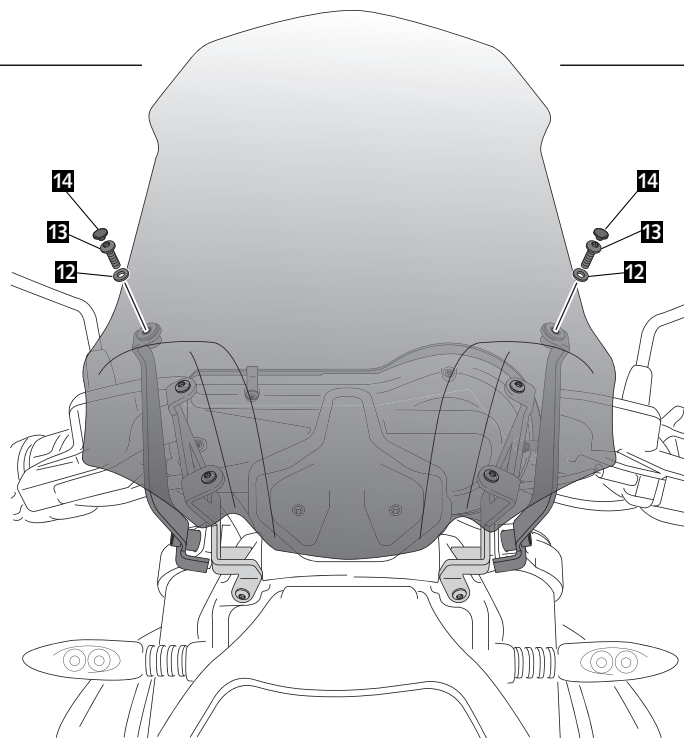

- MOUNTING INSTRUCTIONS -

- TOURING WINDSHIELD FOR -

BMW R1200R '15 -

ASSEMBLY

8

ASSEMBLY

9