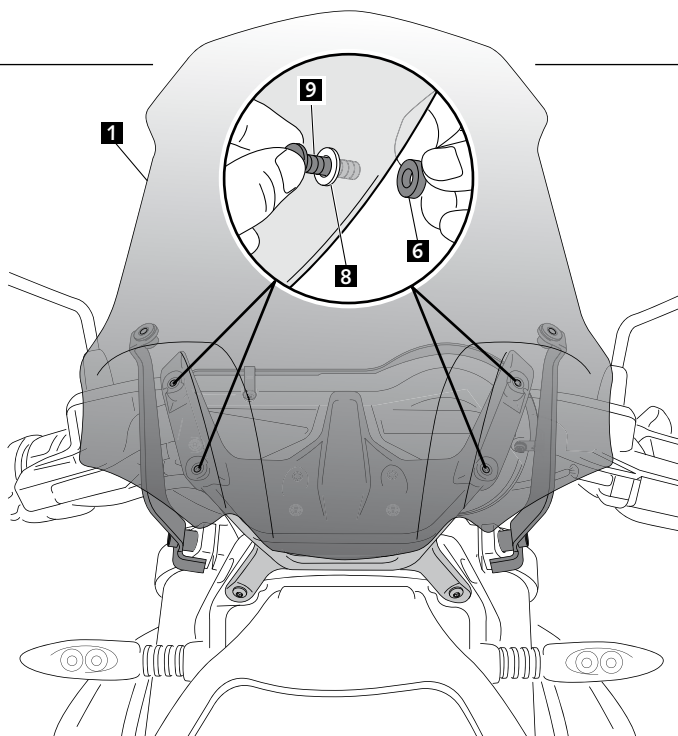

MOUNTING INSTRUCTIONS

TOURING WINDSHIELD FOR

BMW R1200R '15 -

ID	PART	DESCRIPTION	QTY	REF.
1		Touring windshield	1	8165F/H/N/WM3
2		Right metal support	1	SOPOR-2P-4-8165
3		Left metal support	1	SOPOR-2P-4-8165
4		Ø inner 8,5 x Ø outer 14x12 mm arrowhead	2	CASQUI-----0083
5		DIN 912 M8x45 (black) Allen screw	2	TORNI-AD912-508
6		M5x4 rubber washer	4	ARAND-GD13D5X4-
7		M5 Silentblock	2	SILENBTM5-046/1
8		M5x0,5 nylon washer	6	ARNV00000000245
9		M5x16 ISO 7380 (black) Allen screw	6	TORNI-I7380-493
10		M5 ISO 7380 Allen screw cap	4	TAPON_____85
11		Ø8x2 Silicon adhesive spacer (supplied mounted)	1	ADHESI-GT-D8---
12		Metal visor (visor to avoid magnifying glass effect)	1	VISERA1P-3-8165

MOUNTING INSTRUCTIONS

TOURING WINDSHIELD FOR -

BMW R1200R '15 -

- MOUNTING INSTRUCTIONS -

- TOURING WINDSHIELD FOR -

BMW R1200R '15 -

ASSEMBLY

5

ASSEMBLY

6

- MOUNTING INSTRUCTIONS -

- TOURING WINDSHIELD FOR -

BMW R1200R '15 -

ID	PART	DESCRIPTION	QTY	REF.
1		Touring windshield	1	8165F/H/N/WM3
2		Right metal support	1	SOPOR-2P-4-8165
3		Left metal support	1	SOPOR-2P-4-8165
4		Ø inner 8,5 x Ø outer 14x20 mm arrowhead	2	CASQUI-----659
5		DIN 912 M8x40 (black) Allen screw	2	TORNI-AD912-475
6		Right metal reinforcement support	1	SOPOR-2P-2-8168
7		Left metal reinforcement support	1	SOPOR-2P-2-8168
8		Ø inner 8,5 x Ø outer 14x12 mm arrowhead	2	CASQUI-----0083
9		DIN 912 M8x45 (black) Allen screw	2	TORNI-AD912-508
10		M5x4 rubber washer	4	ARAND-GD13D5X4-
11		M5 Silentblock	2	SILENBTM5-046/1
12		M5x0,5 nylon washer	6	ARNV00000000245
13		M5x16 ISO 7380 (black) Allen screw	8	TORNI-I7380-493
14		M5 ISO 7380 Allen screw cap	4	TAPON_____85
15		Ø8x2 Silicon adhesive spacer (supplied mounted)	1	ADHESI-GT-D8---
16		Metal visor (visor to avoid magnifying glass effect)	1	VISERA1P-3-8165