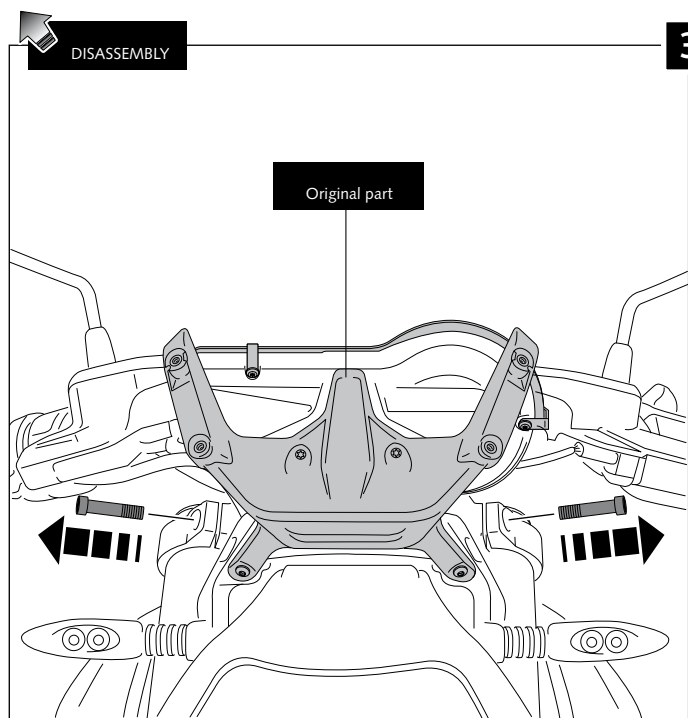

MOUNTING INSTRUCTIONS

TOURING WINDSHIELD FOR -

BMW R1200R '15 -