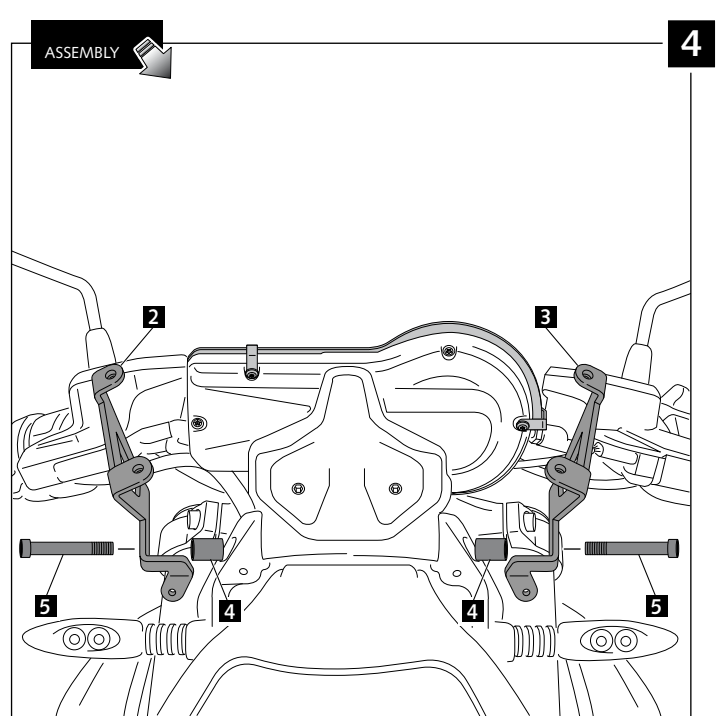

- MOUNTING INSTRUCTIONS -

- TOURING WINDSHIELD FOR -
BMW R1200R '15 -