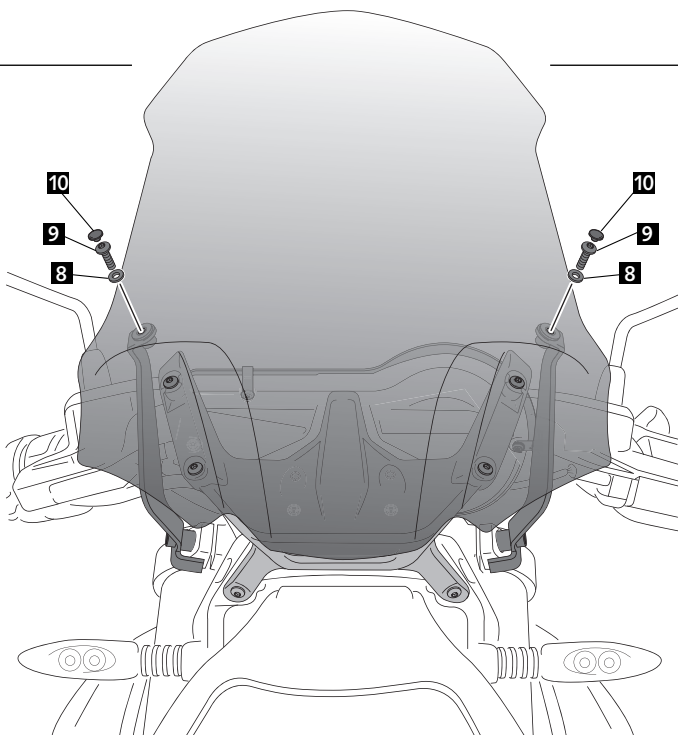

MOUNTING INSTRUCTIONS

TOURING WINDSHIELD FOR

BMW R1200R '15 -

ID	PART	DESCRIPTION	QTY	REF.
1		Touring windshield	1	8165F/H/N/WM3
2		Right metal support	1	SOPOR-2P-4-8165
3		Left metal support	1	SOPOR-2P-4-8165
4		Ø inner 8,5 x Ø outer 14x12 mm arrowhead	2	CASQUI-----0083
5		DIN 912 M8x45 (black) Allen screw	2	TORNI-AD912-508
6		M5x4 rubber washer	4	ARAND-GD13D5X4-
7		M5 Silentblock	2	SILENBTM5-046/1
8		M5x0,5 nylon washer	6	ARNV00000000245
9		M5x16 ISO 7380 (black) Allen screw	6	TORNI-I7380-493
10		M5 ISO 7380 Allen screw cap	4	TAPON_____85
11		Ø8x2 Silicon adhesive spacer (supplied mounted)	1	ADHESI-GT-D8---
12		Metal visor (visor to avoid magnifying glass effect)	1	VISERA1P-3-8165

MOUNTING INSTRUCTIONS

TOURING WINDSHIELD FOR -

BMW R1200R '15 -

- MOUNTING INSTRUCTIONS -

- TOURING WINDSHIELD FOR -

BMW R1200R '15 -

ASSEMBLY

5

ASSEMBLY

6

- MOUNTING INSTRUCTIONS -

- TOURING WINDSHIELD FOR -

BMW R1200R '15 -

ID	PART	DESCRIPTION	QTY	REF.
1		Touring windshield	1	8165F/H/N/WM3
2		Right metal support	1	SOPOR-2P-4-8165
3		Left metal support	1	SOPOR-2P-4-8165
4		Ø inner 8,5 x Ø outer 14x20 mm arrowhead	2	CASQUI-----659
5		DIN 912 M8x40 (black) Allen screw	2	TORNI-AD912-475
6		Right metal reinforcement support	1	SOPOR-2P-2-8168
7		Left metal reinforcement support	1	SOPOR-2P-2-8168
8		Ø inner 8,5 x Ø outer 14x12 mm arrowhead	2	CASQUI-----0083
9		DIN 912 M8x45 (black) Allen screw	2	TORNI-AD912-508
10		M5x4 rubber washer	4	ARAND-GD13D5X4-
11		M5 Silentblock	2	SILENBTM5-046/1
12		M5x0,5 nylon washer	6	ARNV00000000245
13		M5x16 ISO 7380 (black) Allen screw	8	TORNI-I7380-493
14		M5 ISO 7380 Allen screw cap	4	TAPON_____85
15		Ø8x2 Silicon adhesive spacer (supplied mounted)	1	ADHESI-GT-D8---
16		Metal visor (visor to avoid magnifying glass effect)	1	VISERA1P-3-8165