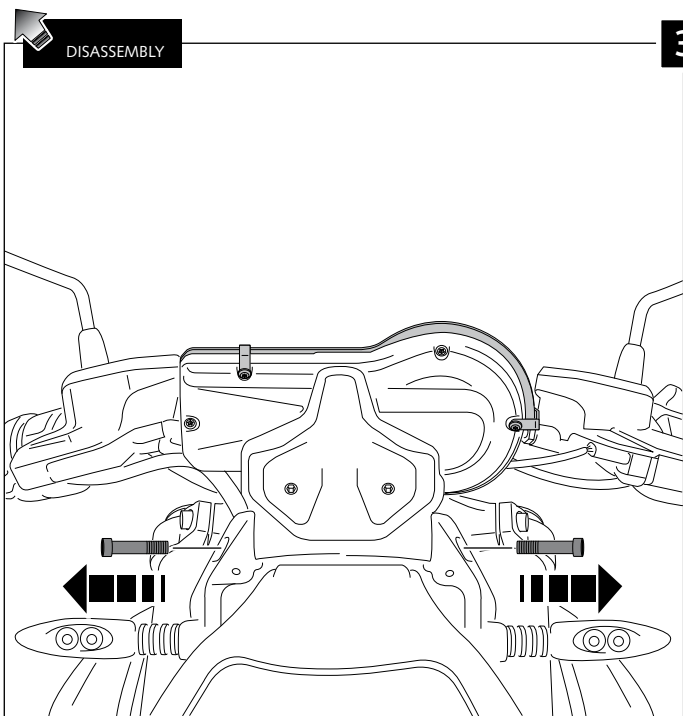

- MOUNTING INSTRUCTIONS -

- TOURING WINDSHIELD FOR -
BMW R1200R '15 -