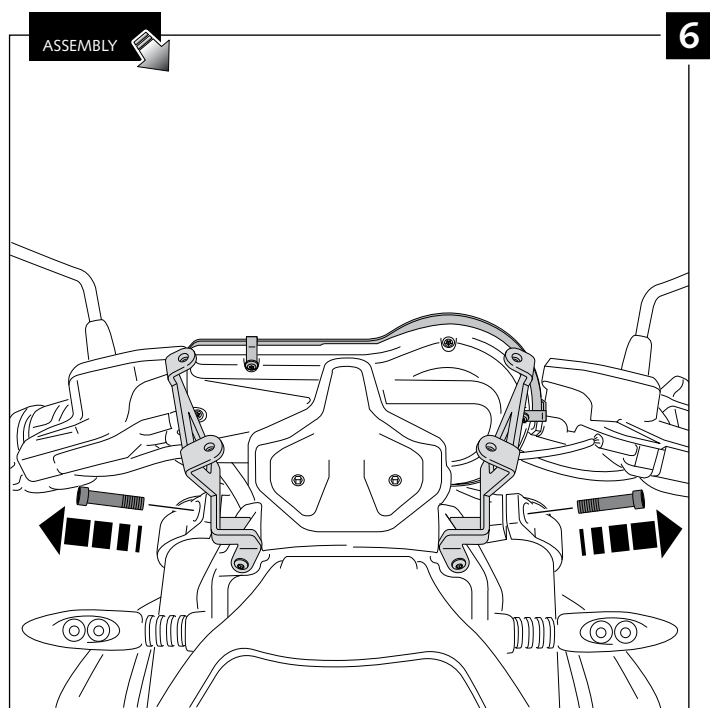

- MOUNTING INSTRUCTIONS -

- TOURING WINDSHIELD FOR - BMW R1200R '15 -