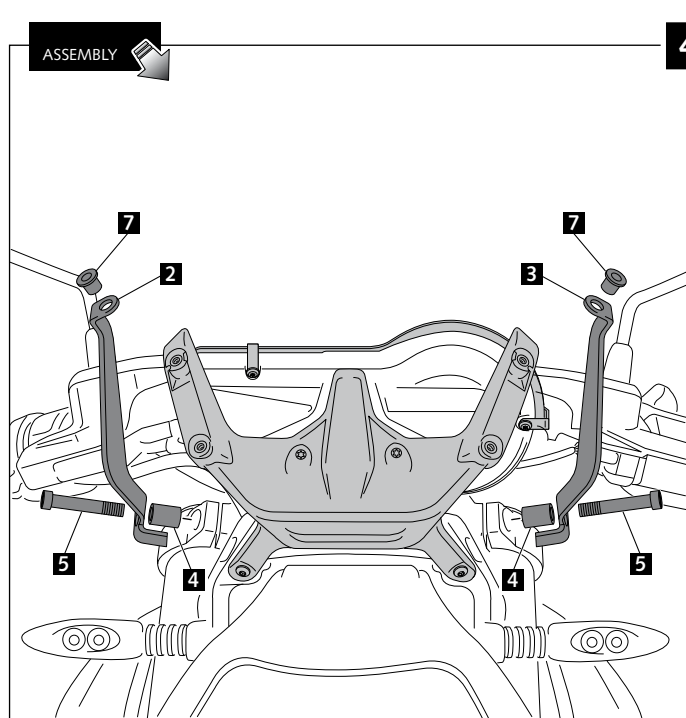

MOUNTING INSTRUCTIONS

TOURING WINDSHIELD FOR

BMW R1200R '15 -

ID	PART	DESCRIPTION	QTY	REF.
1		Touring windshield	1	8165F/H/N/WM3
2		Right metal support	1	SOPOR-2P-4-8165
3		Left metal support	1	SOPOR-2P-4-8165
4		Ø inner 8,5 x Ø outer 14x12 mm arrowhead	2	CASQUI-----0083
5		DIN 912 M8x45 (black) Allen screw	2	TORNI-AD912-508
6		M5x4 rubber washer	4	ARAND-GD13D5X4-
7		M5 Silentblock	2	SILENBTM5-046/1
8		M5x0,5 nylon washer	6	ARNV00000000245
9		M5x16 ISO 7380 (black) Allen screw	6	TORNI-I7380-493
10		M5 ISO 7380 Allen screw cap	4	TAPON_____85
11		Ø8x2 Silicon adhesive spacer (supplied mounted)	1	ADHESI-GT-D8---
12		Metal visor (visor to avoid magnifying glass effect)	1	VISERA1P-3-8165

MOUNTING INSTRUCTIONS

TOURING WINDSHIELD FOR -

BMW R1200R '15 -

- MOUNTING INSTRUCTIONS -

- TOURING WINDSHIELD FOR -

BMW R1200R '15 -

ASSEMBLY

5

ASSEMBLY

6

- MOUNTING INSTRUCTIONS -

- TOURING WINDSHIELD FOR -

BMW R1200R '15 -

ID	PART	DESCRIPTION	QTY	REF.
1		Touring windshield	1	8165F/H/N/WM3
2		Right metal support	1	SOPOR-2P-4-8165
3		Left metal support	1	SOPOR-2P-4-8165
4		Ø inner 8,5 x Ø outer 14x20 mm arrowhead	2	CASQUI-----659
5		DIN 912 M8x40 (black) Allen screw	2	TORNI-AD912-475
6		Right metal reinforcement support	1	SOPOR-2P-2-8168
7		Left metal reinforcement support	1	SOPOR-2P-2-8168
8		Ø inner 8,5 x Ø outer 14x12 mm arrowhead	2	CASQUI-----0083
9		DIN 912 M8x45 (black) Allen screw	2	TORNI-AD912-508
10		M5x4 rubber washer	4	ARAND-GD13D5X4-
11		M5 Silentblock	2	SILENBTM5-046/1
12		M5x0,5 nylon washer	6	ARNV00000000245
13		M5x16 ISO 7380 (black) Allen screw	8	TORNI-I7380-493
14		M5 ISO 7380 Allen screw cap	4	TAPON_____85
15		Ø8x2 Silicon adhesive spacer (supplied mounted)	1	ADHESI-GT-D8---
16		Metal visor (visor to avoid magnifying glass effect)	1	VISERA1P-3-8165