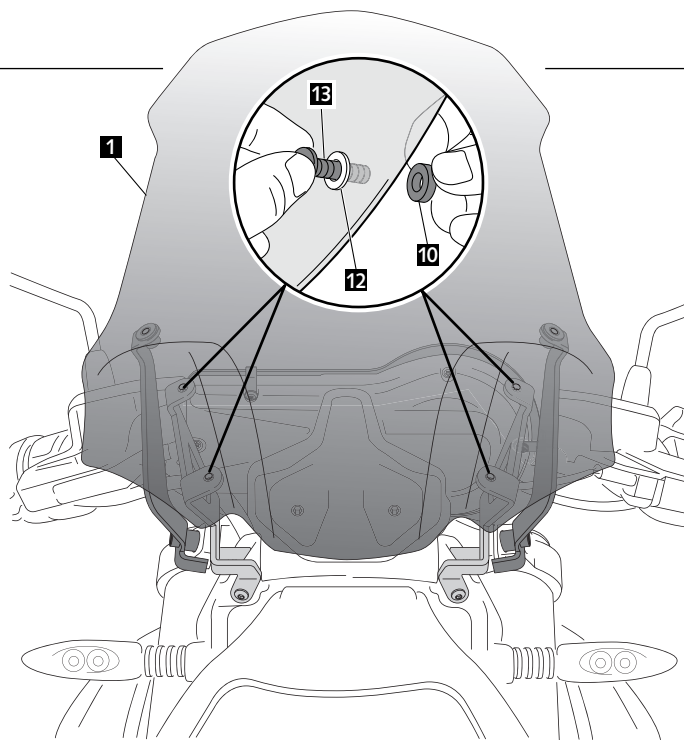

- MOUNTING INSTRUCTIONS -

- TOURING WINDSHIELD FOR -

BMW R1200R '15 -

ASSEMBLY