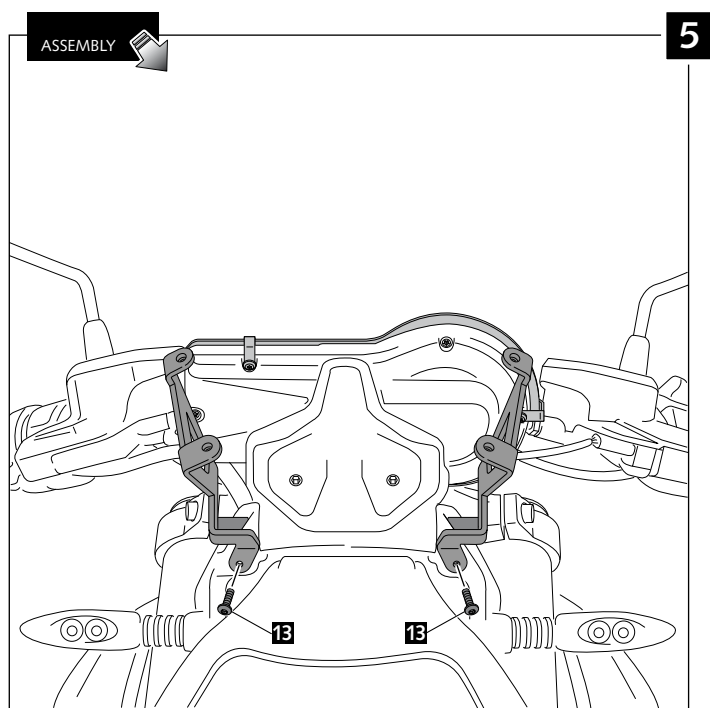

- MOUNTING INSTRUCTIONS -

- TOURING WINDSHIELD FOR - BMW R1200R '15 -