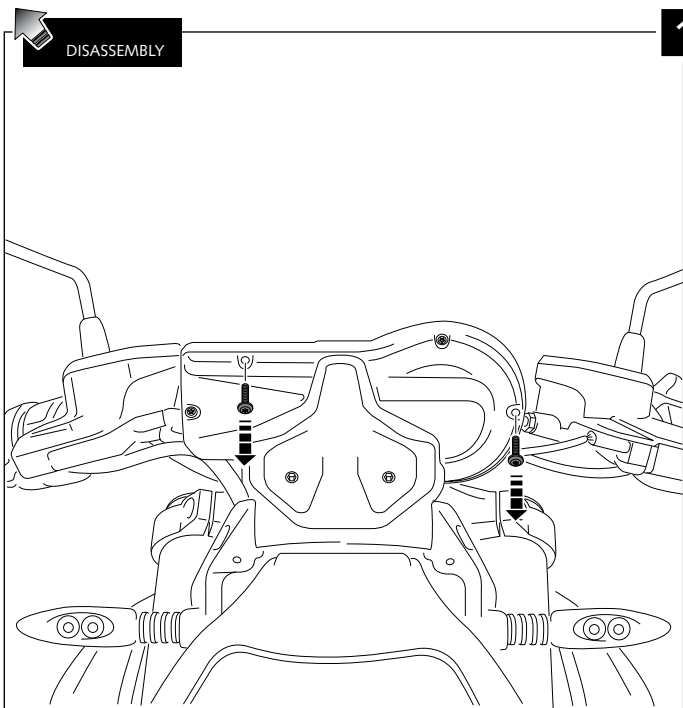

- MOUNTING INSTRUCTIONS -

- TOURING WINDSHIELD FOR -
BMW R1200R '15 -