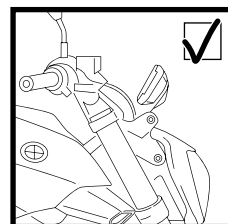

ASSEMBLY

6

- MOUNTING INSTRUCTIONS -

- TOURING WINDSHIELD FOR -

BMW R1200R '15 -

ID	PART	DESCRIPTION	QTY	REF.
1		Touring windshield	1	8165F/H/N/WM3
2		Right metal support	1	SOPOR-2P-4-8165
3		Left metal support	1	SOPOR-2P-4-8165
4		Ø inner 8,5 x Ø outer 14x20 mm arrowhead	2	CASQUI-----659
5		DIN 912 M8x40 (black) Allen screw	2	TORNI-AD912-475
6		Right metal reinforcement support	1	SOPOR-2P-2-8168
7		Left metal reinforcement support	1	SOPOR-2P-2-8168
8		Ø inner 8,5 x Ø outer 14x12 mm arrowhead	2	CASQUI-----0083
9		DIN 912 M8x45 (black) Allen screw	2	TORNI-AD912-508
10		M5x4 rubber washer	4	ARAND-GD13D5X4-
11		M5 Silentblock	2	SILENBTM5-046/1
12		M5x0,5 nylon washer	6	ARNV00000000245
13		M5x16 ISO 7380 (black) Allen screw	8	TORNI-I7380-493
14		M5 ISO 7380 Allen screw cap	4	TAPON_____85
15		Ø8x2 Silicon adhesive spacer (supplied mounted)	1	ADHESI-GT-D8---
16		Metal visor (visor to avoid magnifying glass effect)	1	VISERA1P-3-8165