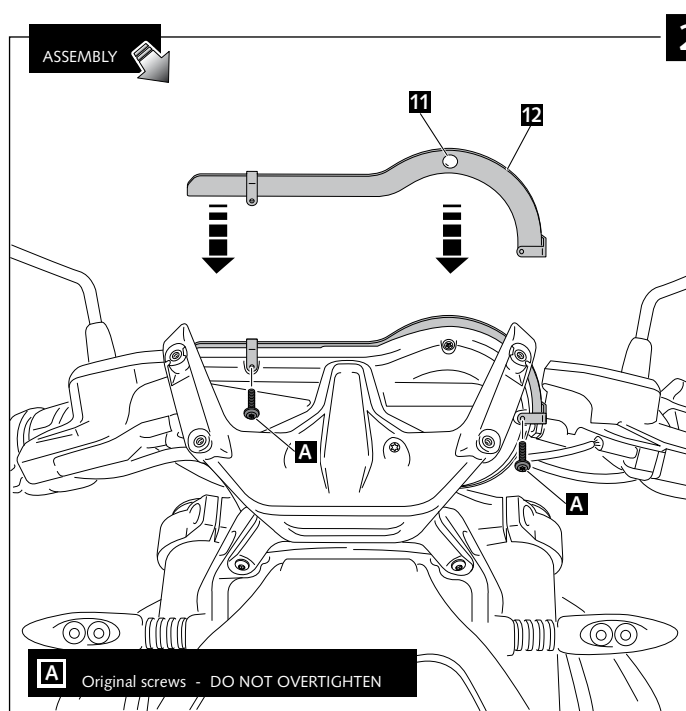

MOUNTING INSTRUCTIONS

TOURING WINDSHIELD FOR -

BMW R1200R '15 -