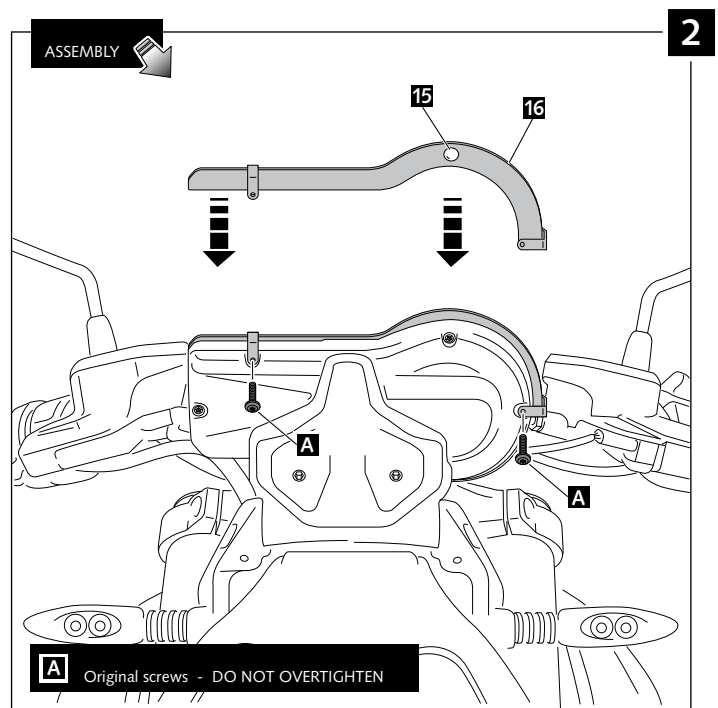

- MOUNTING INSTRUCTIONS -

- TOURING WINDSHIELD FOR -
BMW R1200R '15 -