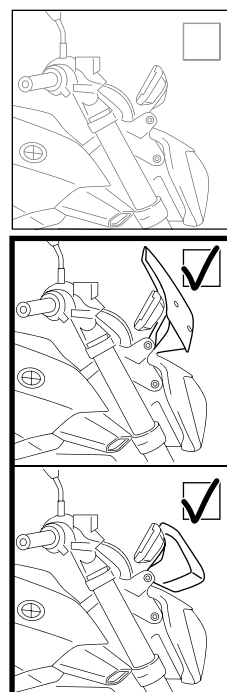

MOUNTING INSTRUCTIONS

TOURING WINDSHIELD FOR

BMW R1200R '15 -

ID	PART	DESCRIPTION	QTY	REF.
1		Touring windshield	1	8165F/H/N/WM3
2		Right metal support	1	SOPOR-2P-4-8165
3		Left metal support	1	SOPOR-2P-4-8165
4		Ø inner 8,5 x Ø outer 14x12 mm arrowhead	2	CASQUI-----0083
5		DIN 912 M8x45 (black) Allen screw	2	TORNI-AD912-508
6		M5x4 rubber washer	4	ARAND-GD13D5X4-
7		M5 Silentblock	2	SILENBTM5-046/1
8		M5x0,5 nylon washer	6	ARNV00000000245
9		M5x16 ISO 7380 (black) Allen screw	6	TORNI-I7380-493
10		M5 ISO 7380 Allen screw cap	4	TAPON_____85
11		Ø8x2 Silicon adhesive spacer (supplied mounted)	1	ADHESI-GT-D8---
12		Metal visor (visor to avoid magnifying glass effect)	1	VISERA1P-3-8165

ASSEMBLY

6

- MOUNTING INSTRUCTIONS -

- TOURING WINDSHIELD FOR -

BMW R1200R '15 -

ID	PART	DESCRIPTION	QTY	REF.
1		Touring windshield	1	8165F/H/N/WM3
2		Right metal support	1	SOPOR-2P-4-8165
3		Left metal support	1	SOPOR-2P-4-8165
4		Ø inner 8,5 x Ø outer 14x20 mm arrowhead	2	CASQUI-----659
5		DIN 912 M8x40 (black) Allen screw	2	TORNI-AD912-475
6		Right metal reinforcement support	1	SOPOR-2P-2-8168
7		Left metal reinforcement support	1	SOPOR-2P-2-8168
8		Ø inner 8,5 x Ø outer 14x12 mm arrowhead	2	CASQUI-----0083
9		DIN 912 M8x45 (black) Allen screw	2	TORNI-AD912-508
10		M5x4 rubber washer	4	ARAND-GD13D5X4-
11		M5 Silentblock	2	SILENBTM5-046/1
12		M5x0,5 nylon washer	6	ARNV00000000245
13		M5x16 ISO 7380 (black) Allen screw	8	TORNI-I7380-493
14		M5 ISO 7380 Allen screw cap	4	TAPON_____85
15		Ø8x2 Silicon adhesive spacer (supplied mounted)	1	ADHESI-GT-D8---
16		Metal visor (visor to avoid magnifying glass effect)	1	VISERA1P-3-8165