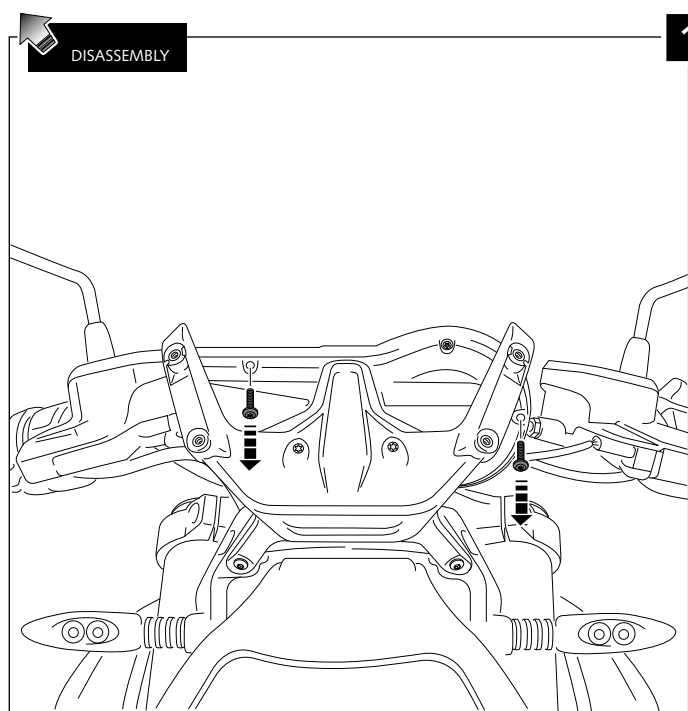

MOUNTING INSTRUCTIONS

TOURING WINDSHIELD FOR -

BMW R1200R '15 -