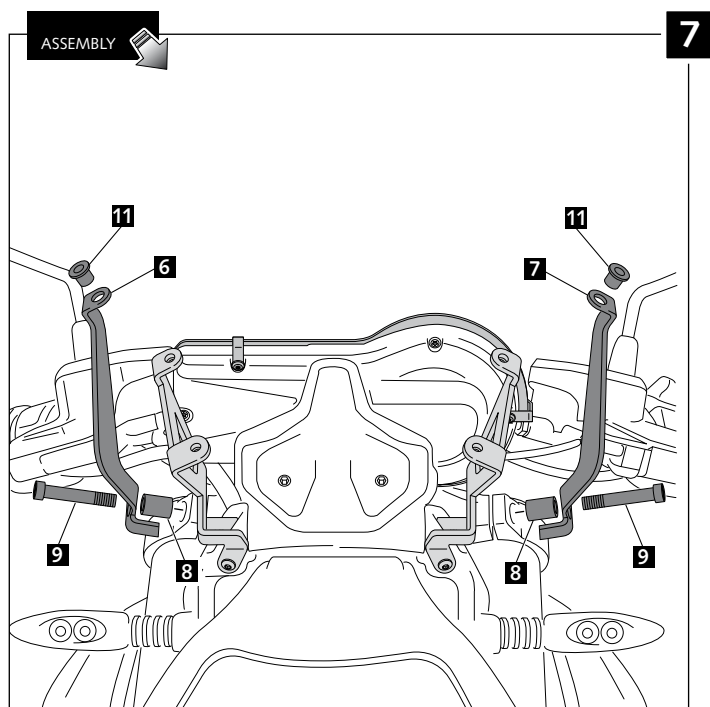

- MOUNTING INSTRUCTIONS -

- TOURING WINDSHIELD FOR - BMW R1200R '15 -