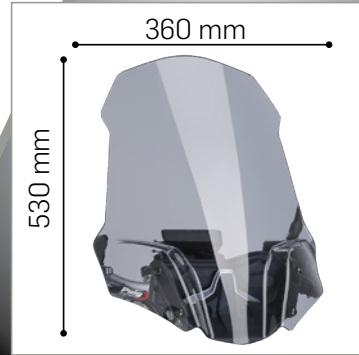

## Naked New Generation TOURING

◀◀ Max. protection +250mm (9<sup>3</sup>/<sub>4</sub>" ) ▶▶

8165W

8165H

OEM

If you're looking for quality motorcycle windshields & fairings, visit our website.

## Naked New Generation TOURING

◀◀ Max. protection +250mm (9<sup>3/4"</sup>) ▶▶

8110W

8110H

OEM