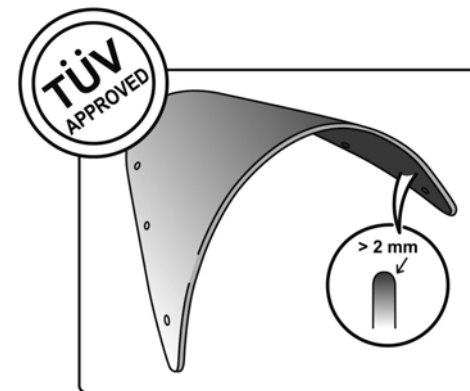

TECHNICAL FEATURES

ROUNDED CONTOUR-PROFILE

Check the ABE HOMOLOGATION document if the product is homologated for your motorcycle

TÜV APPROVED