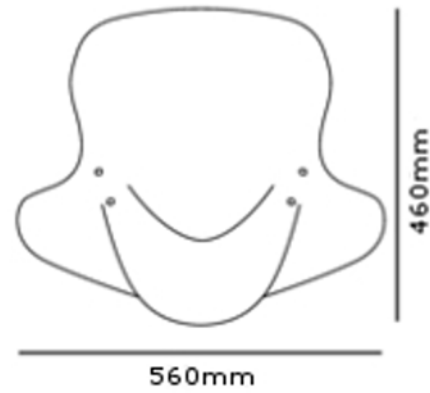

## TECHNICAL FEATURES

Check the ABE HOMOLOGATION document if the product is homologated for your motorcycle

ROUNDED CONTOUR-PROFILE

TÜV APPROVED