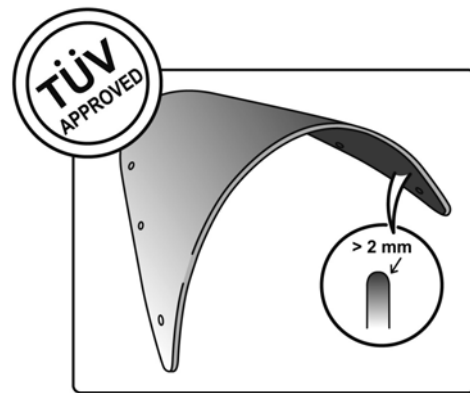

## TECHNICAL FEATURES

Check the ABE HOMOLOGATION document if the product is homologated for your motorcycle

ROUNDED CONTOUR-PROFILE

TÜV APPROVED