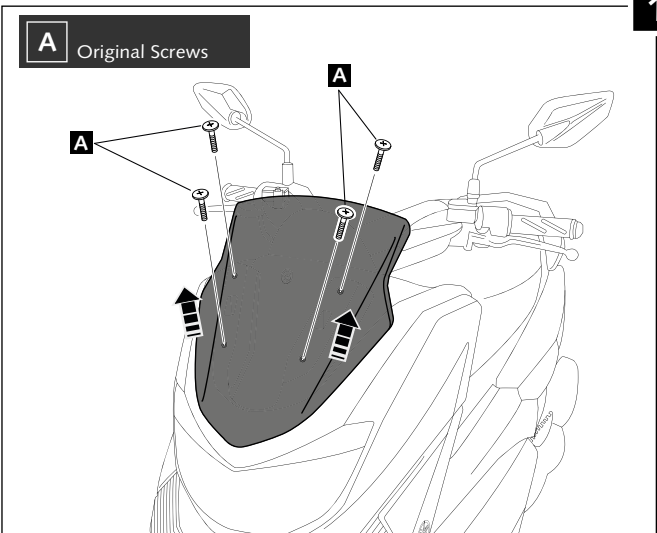

MOUNTING INSTRUCTIONS

VTECH TOURING FOR
YAMAHA N-MAX 125 '15-

Ref.:8121

ID.		DESCRIPTION	QTY.
1		Touring windscreen	1
2		M5x30 ISO 7380 Allen screw (Black)	4
3		M5x4 Rubber washer	4
4		M5x0,5 Nylon washer	4