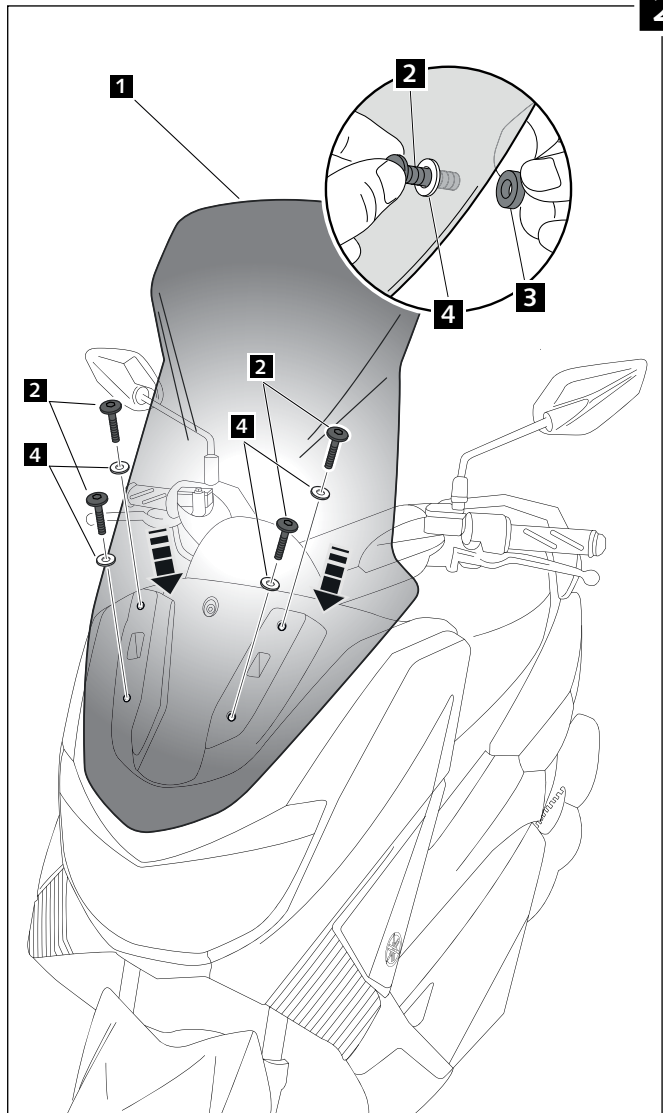

MOUNTING INSTRUCTIONS

VTECH TOURING FOR
YAMAHA N-MAX 125 '15-

Ref.:8121

ID.		DESCRIPTION	QTY.
1		Touring windscreen	1
2		M5x30 ISO 7380 Allen screw (Black)	4
3		M5x4 Rubber washer	4
4		M5x0,5 Nylon washer	4