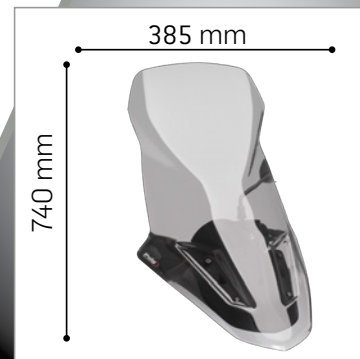

YAMAHA NMAX 15-

Since 1964
Puig
Hi-Tech Parts

V-Tech Touring windshield

◀◀◀ Max. protection +350mm (13^{3/4}") ▶▶▶

8121H

OEM

If you're looking for quality motorcycle windshields & fairings, visit our website.