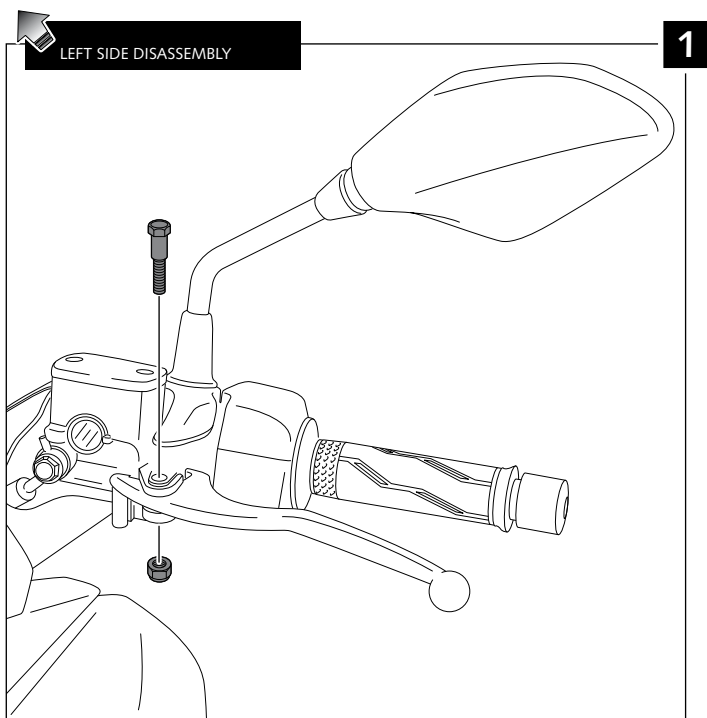

HANDPROTECTORS FOR

YAMAHA XMAX

125 '14- / 250 '14- / 300 / 400

Ref.: 8111

ID	PART	DESCRIPTION	QTY	REF.
1		Right handguard	1	8111H/WM3
2		Left handguard	1	8111H/WM3
3		Right metal support	1	SOPOR-2P-4-8111
4		Left metal support	1	SOPOR-2P-4-8111
5		Ø4,5xØ11,5x2mm Rubber washer	4	ARAND-EPDM--722
6		M6 special screw with flange	2	TORNI-E-----770
7		M5X11 ISO7380 Allen screw	4	TORNI-AI----520
8		M5x1 Nylon washer	4	ARNV0000000245
9		M5 ISO 7380 Allen screw cap	4	TAPON-----85

ROUNDED CONTOUR-PROFILE

PHANDPROTECTORS FOR

YAMAHA XMAX

125 '14- / 250 '14- / 300 / 400

MOUNTING INSTRUCTIONS