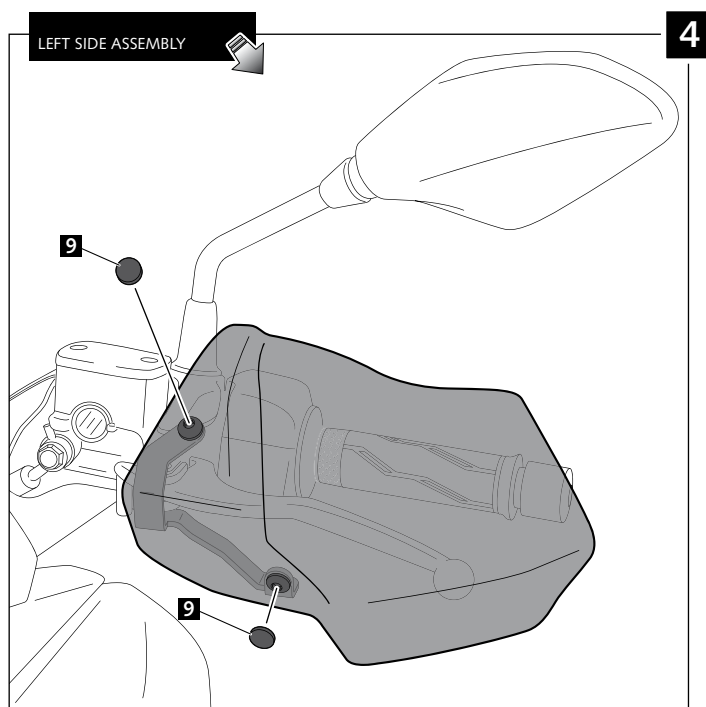

HANDPROTECTORS FOR

YAMAHA XMAX

125 '14- / 250 '14- / 300 / 400

Ref.: 8111

ID	PART	DESCRIPTION	QTY	REF.
1		Right handguard	1	8111H/WM3
2		Left handguard	1	8111H/WM3
3		Right metal support	1	SOPOR-2P-4-8111
4		Left metal support	1	SOPOR-2P-4-8111
5		Ø4,5xØ11,5x2mm Rubber washer	4	ARAND-EPDM--722
6		M6 special screw with flange	2	TORNI-E-----770
7		M5X11 ISO7380 Allen screw	4	TORNI-AI----520
8		M5x1 Nylon washer	4	ARNV0000000245
9		M5 ISO 7380 Allen screw cap	4	TAPON-----85

ROUNDED CONTOUR-PROFILE

PHANDPROTECTORS FOR

YAMAHA XMAX

125 '14- / 250 '14- / 300 / 400

MOUNTING INSTRUCTIONS