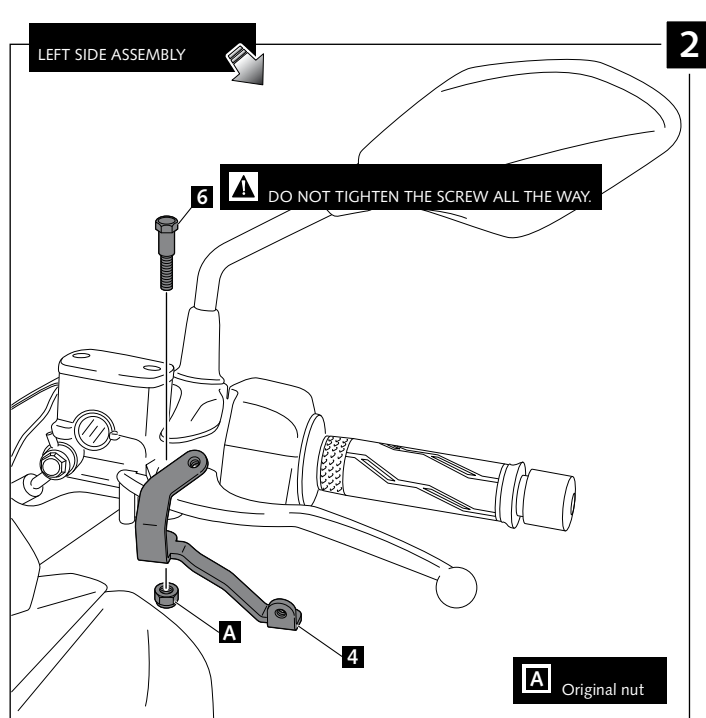

ROUNDED CONTOUR-PROFILE