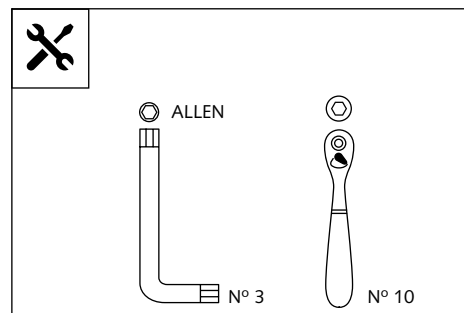

HANDPROTECTORS FOR

YAMAHA XMAX

125 '14- / 250 '14- / 300 / 400

Ref.: 8111

ID	PART	DESCRIPTION	QTY	REF.
1		Right handguard	1	8111H/WM3
2		Left handguard	1	8111H/WM3
3		Right metal support	1	SOPOR-2P-4-8111
4		Left metal support	1	SOPOR-2P-4-8111
5		Ø4,5xØ11,5x2mm Rubber washer	4	ARAND-EPDM--722
6		M6 special screw with flange	2	TORNI-E-----770
7		M5X11 ISO7380 Allen screw	4	TORNI-AI----520
8		M5x1 Nylon washer	4	ARNV0000000245
9		M5 ISO 7380 Allen screw cap	4	TAPON-----85

ROUNDED CONTOUR-PROFILE

PHANDPROTECTORS FOR

YAMAHA XMAX

125 '14- / 250 '14- / 300 / 400

MOUNTING INSTRUCTIONS