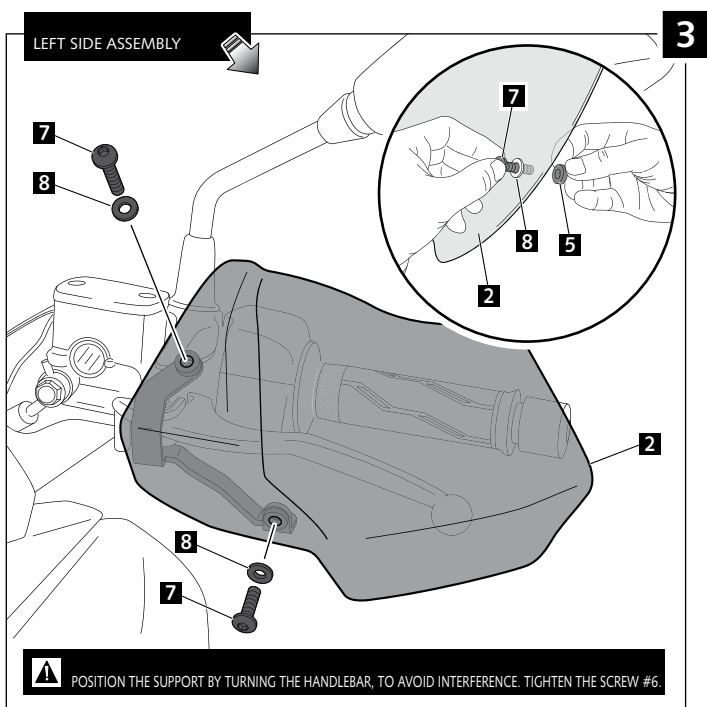

ROUNDED CONTOUR-PROFILE