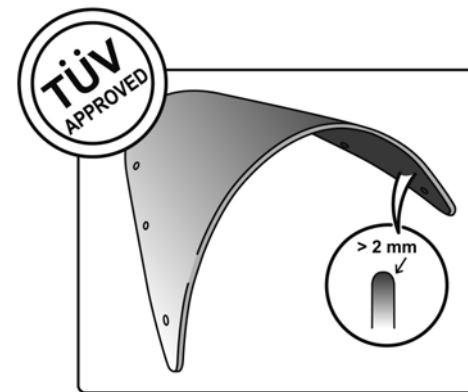

TECHNICAL FEATURES

ROUNDED CONTOUR-PROFILE

Check the ABE HOMOLOGATION document if the product is homologated for your motorcycle

TÜV APPROVED