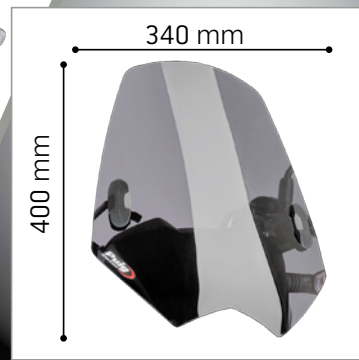

HONDA CB 125F '15-

Since 1964
Puig
Hi-Tech Parts

Naked New Generation

◀◀◀ Max. protection +270mm (10^{2/3}") ▶▶▶

OEM

7726H

7726F

If you're looking for quality motorcycle windshields & fairings, visit our website.