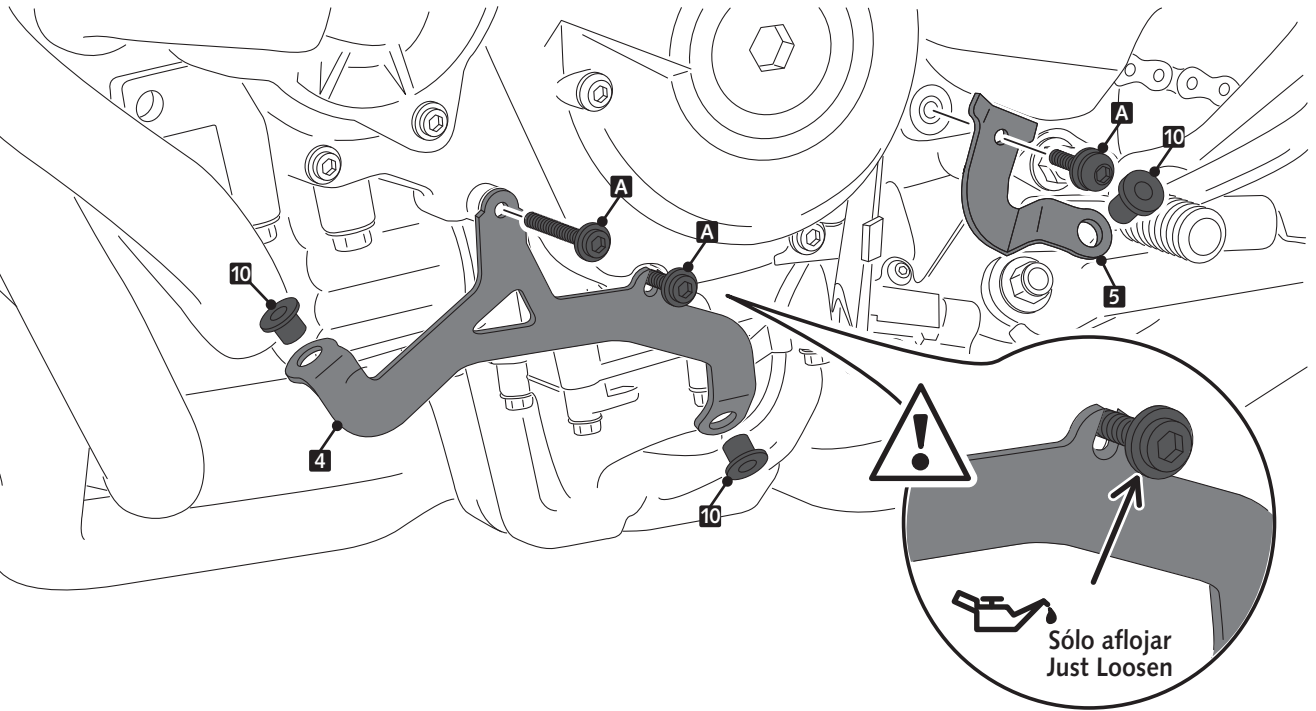

YAMAHA MT09/MT09 SP/MT09 TRACER/TRACER900 GT (whith Akrapovic exhaust)

MOUNTING INSTRUCTIONS

1

ASSEMBLY