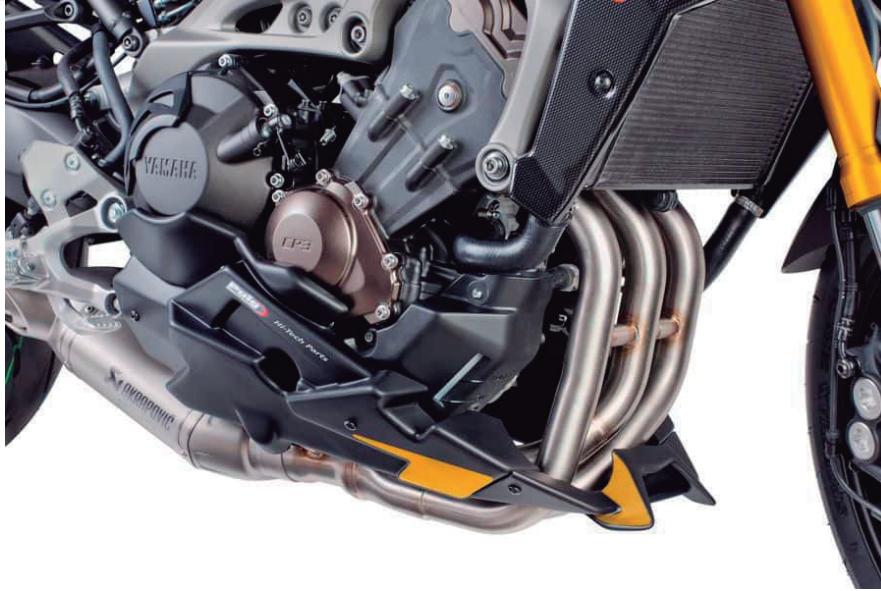

**YAMAHA MT09/MT09 SP/MT09 TRACER/TRACER900 GT
(with Akrapovic exhaust)**

REF 7540J

black colour

REF 7540C

1 Person

45 min

INTERMEDIATE

ALLEN

N° 3
N° 4
N° 5

ID	PART	DESCRIPTION	QTY	REF
1		Right engine spoiler	1	7540C/JM3
2		Left engine spoiler	1	7540C/JM3
3		Central engine spoiler	1	7540C/JM3
4		Front left support	1	SOPOR-5P-4-7692
5		Rear left support	1	1 SOPOR-5P-4-7692
6		Front right support	1	SOPOR-5P-4-7692
7		Rear right support	1	SOPOR-5P-4-7692
8		Upper right support	1	SOPOR-5P-4-7692
9		M5x16 ISO 7380 Allen screw	8	TORNI-I7380-493
10		M5 Silenblock	8	SILENBTM5-046/1
11		M5x0,5 Nylon washer	8	ARNV00000000245
12		M5 ISO 7380 Allen screw cap	8	TAPON-----85
13		M6x30 DIN912 screw	1	TORNIAD912--391
14		Ø13 x Ø6,5 x8,5 arrowhead	1	CASQUI-----0298
15		Stickers set	1	ADHESI-----205