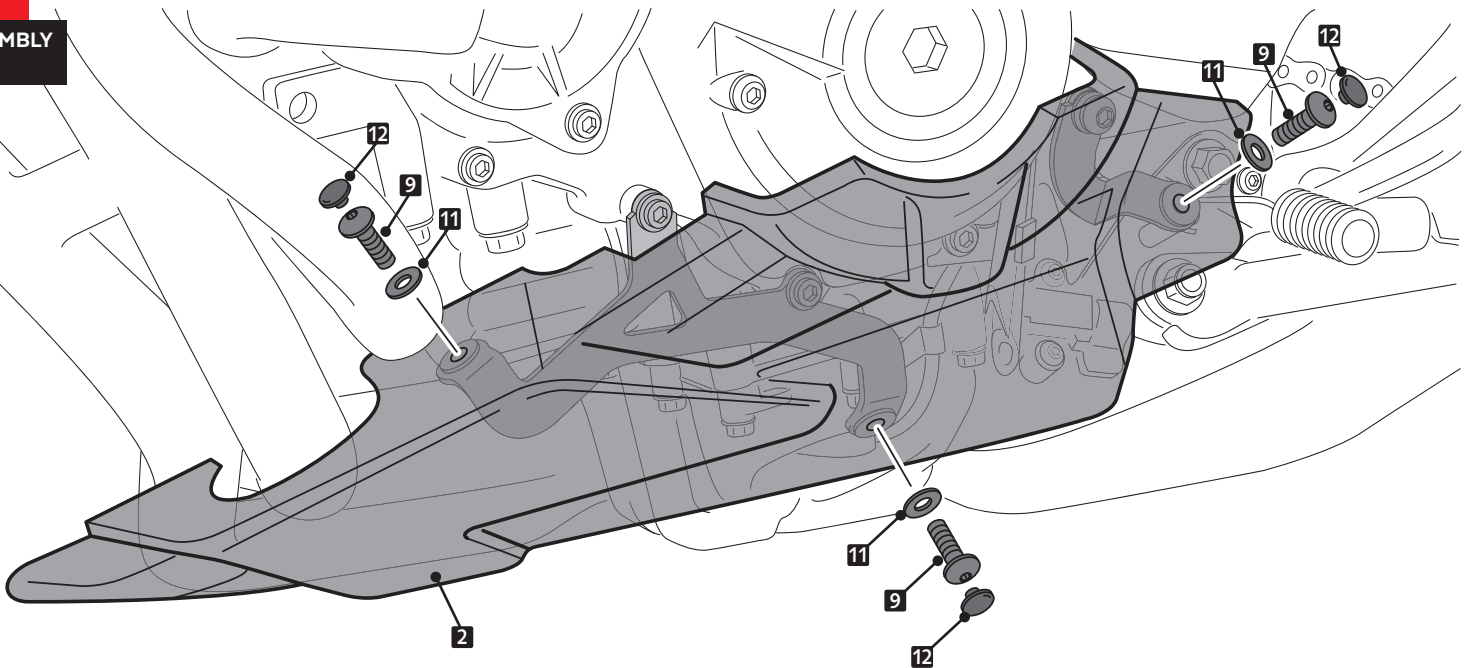

ALLEN

N° 3
N° 4
N° 5

ID	PART	DESCRIPTION	QTY	REF
1		Right engine spoiler	1	7692C/JM3
2		Left engine spoiler	1	7692C/JM3
3		Central engine spoiler	1	7692C/JM3
4		Front left support	1	SOPOR-5P-4-7692
5		Rear left support	1	1 SOPOR-5P-4-7692
6		Front right support	1	SOPOR-5P-4-7692
7		Rear right support	1	SOPOR-5P-4-7692
8		Upper right support	1	SOPOR-5P-4-7692
9		M5x16 ISO 7380 Allen screw	8	TORNI-I7380-493
10		M5 Silemblock	8	SILENBTM5-046/1
11		M5x0,5 Nylon washer	8	ARNV00000000245
12		M5 ISO 7380 Allen screw cap	8	TAPON-----85
13		M6x30 DIN912 screw	1	TORNIAD912--391
14		Ø13 x Ø6,5 x 8,5 arrowhead	1	CASQUI-----0298
15		Stickers set	1	ADHESI-----205

YAMAHA MT09/MT09 SP/MT09 TRACER/TRACER900 GT

MOUNTING INSTRUCTIONS

1

ASSEMBLY

A ORIGINAL PART

2

ASSEMBLY

YAMAHA MT09/MT09 SP/MT09 TRACER/TRACER900 GT