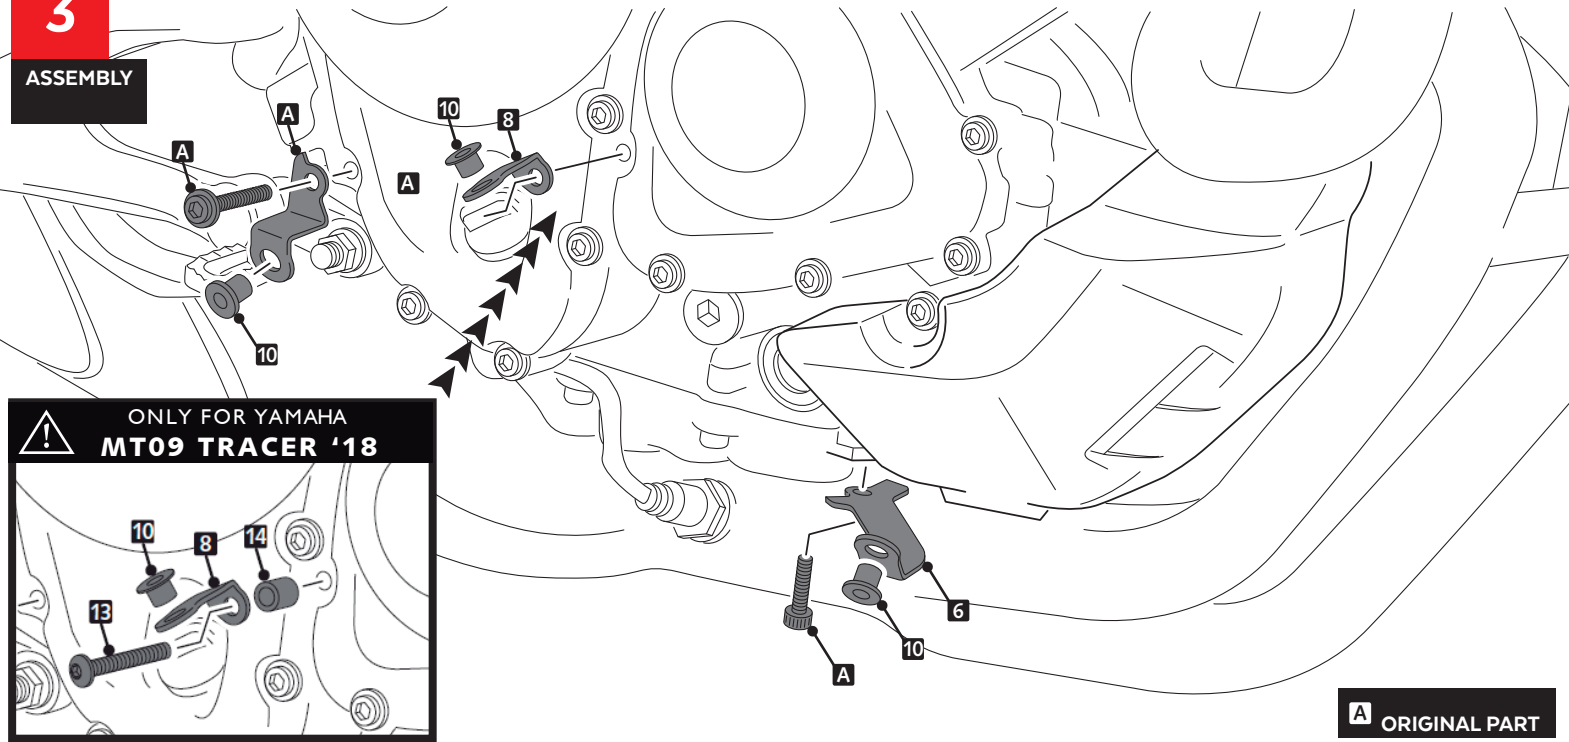

YAMAHA MT09/MT09 SP/MT09 TRACER/TRACER900 GT

MOUNTING INSTRUCTIONS

3

ASSEMBLY