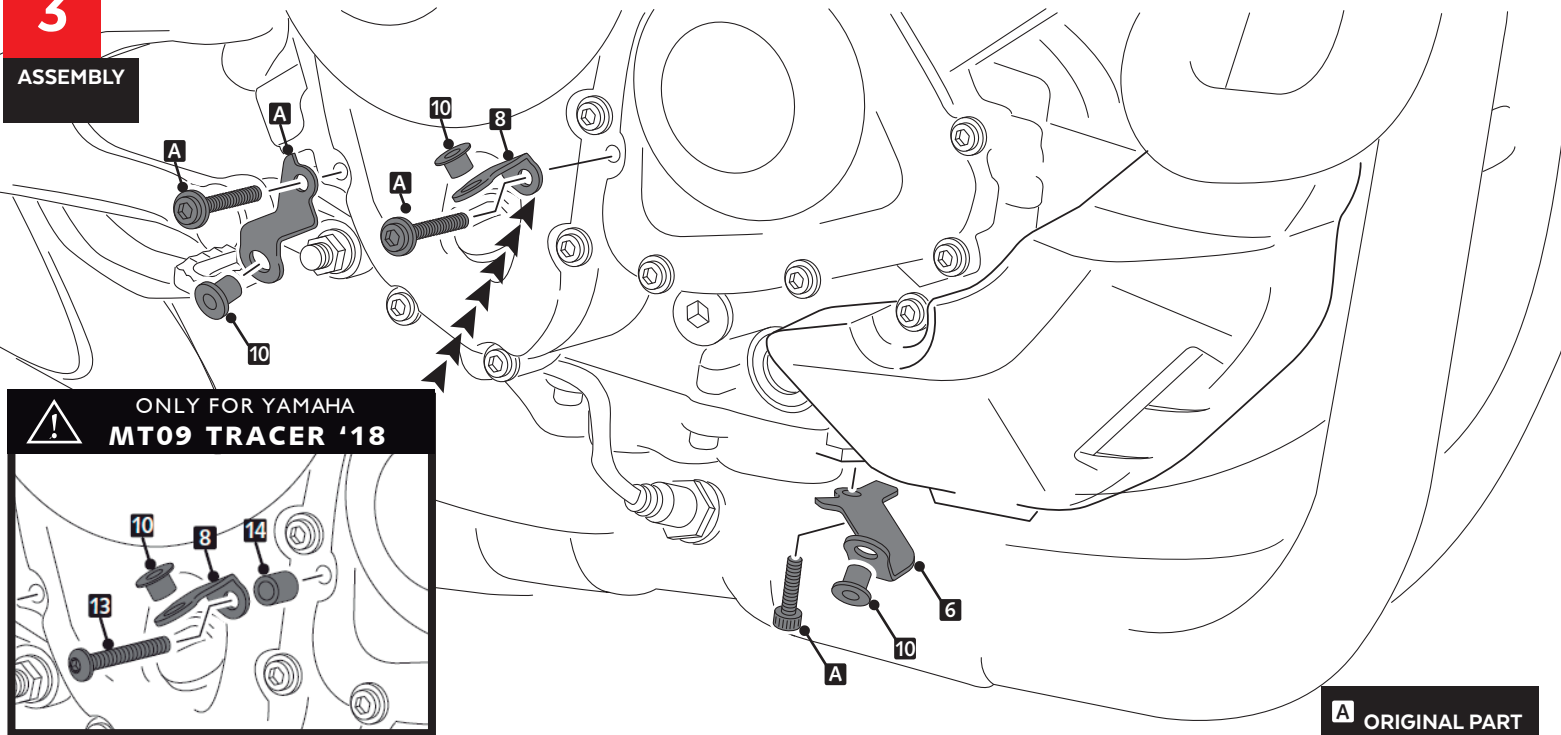

YAMAHA MT09/MT09 SP/MT09 TRACER/TRACER900 GT (with Akrapovic exhaust)

MOUNTING INSTRUCTIONS

3

ASSEMBLY