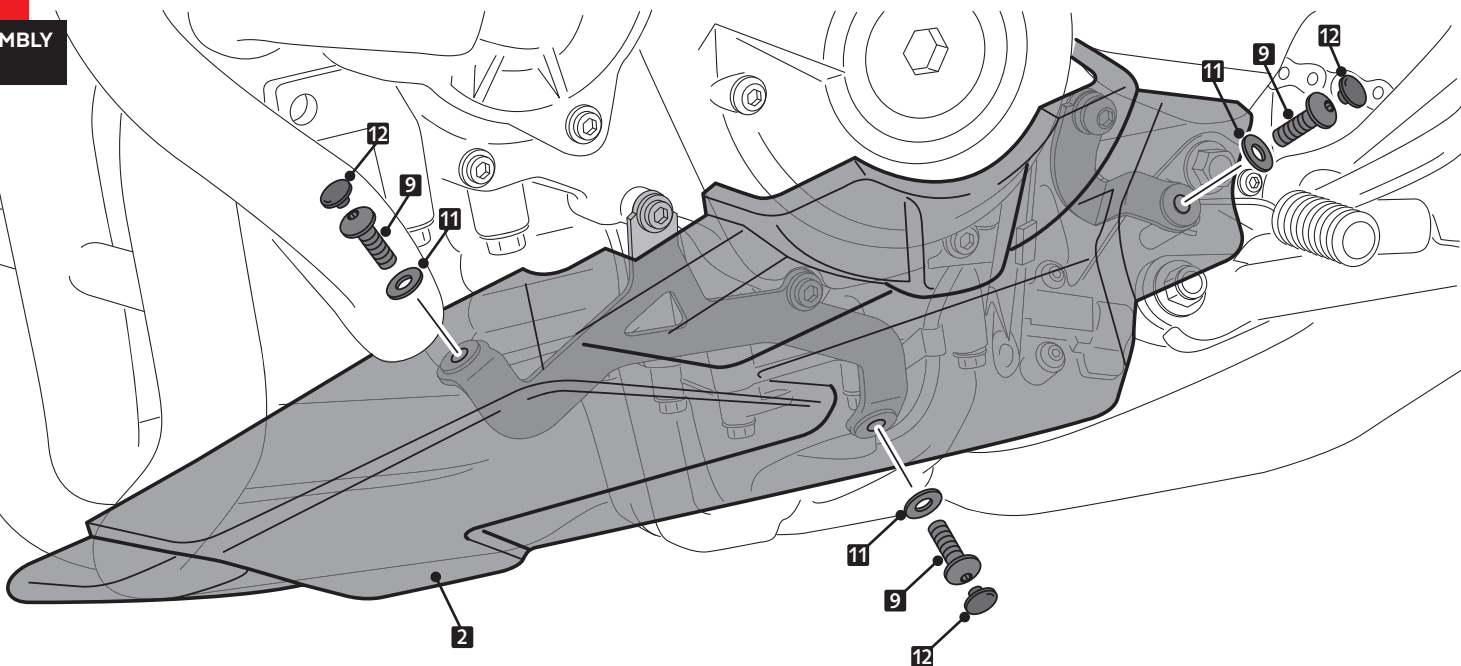

YAMAHA MT09/MT09 SP/MT09 TRACER/TRACER900 GT (whith Akrapovic exhaust)

MOUNTING INSTRUCTIONS

1

ASSEMBLY

A ORIGINAL PART

2

ASSEMBLY

YAMAHA MT09/MT09 SP/MT09 TRACER/TRACER900 GT (with Akrapovic exhaust)