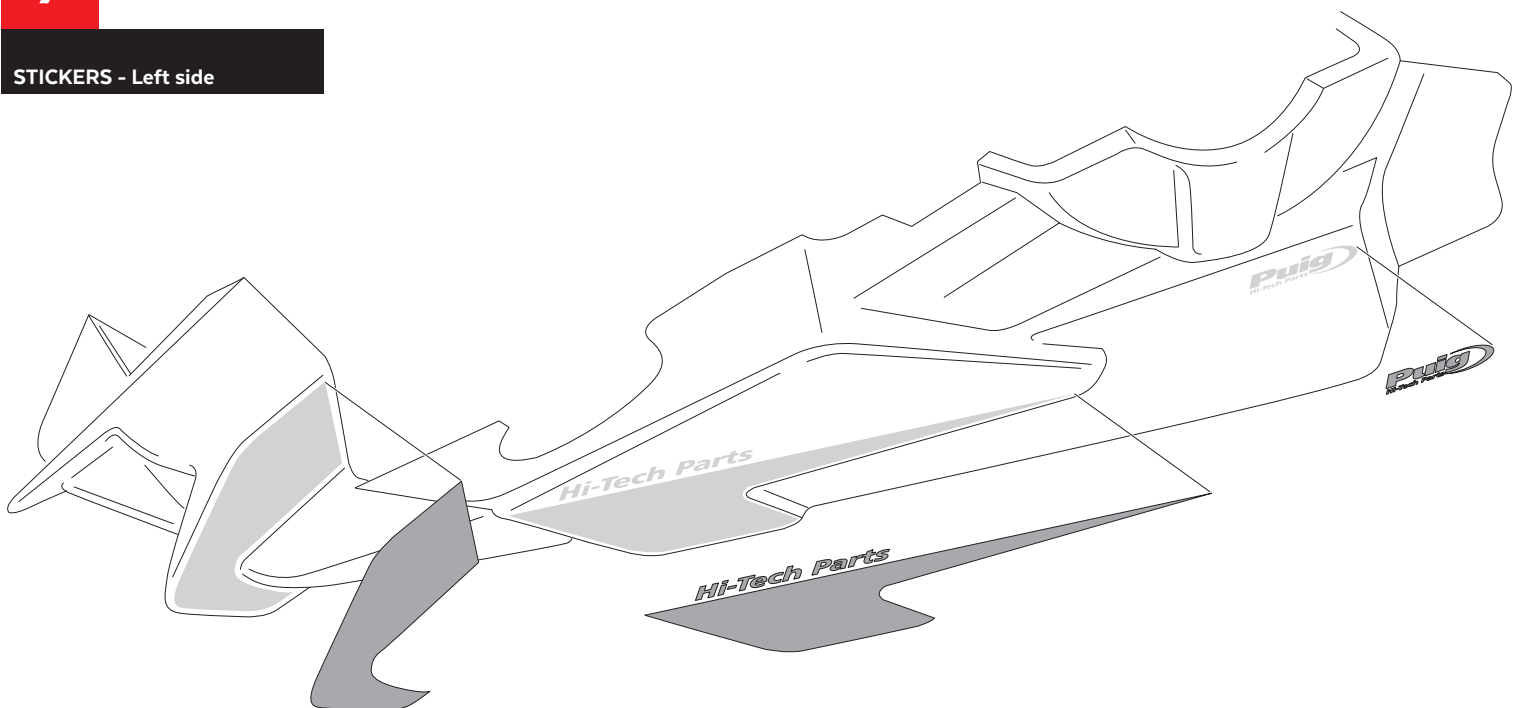

7

STICKERS - Left side

**YAMAHA MT09/MT09 SP/MT09 TRACER/TRACER900 GT
(with Akrapovic exhaust)**

REF 7540J

black colour

REF 7540C

1 Person

45 min