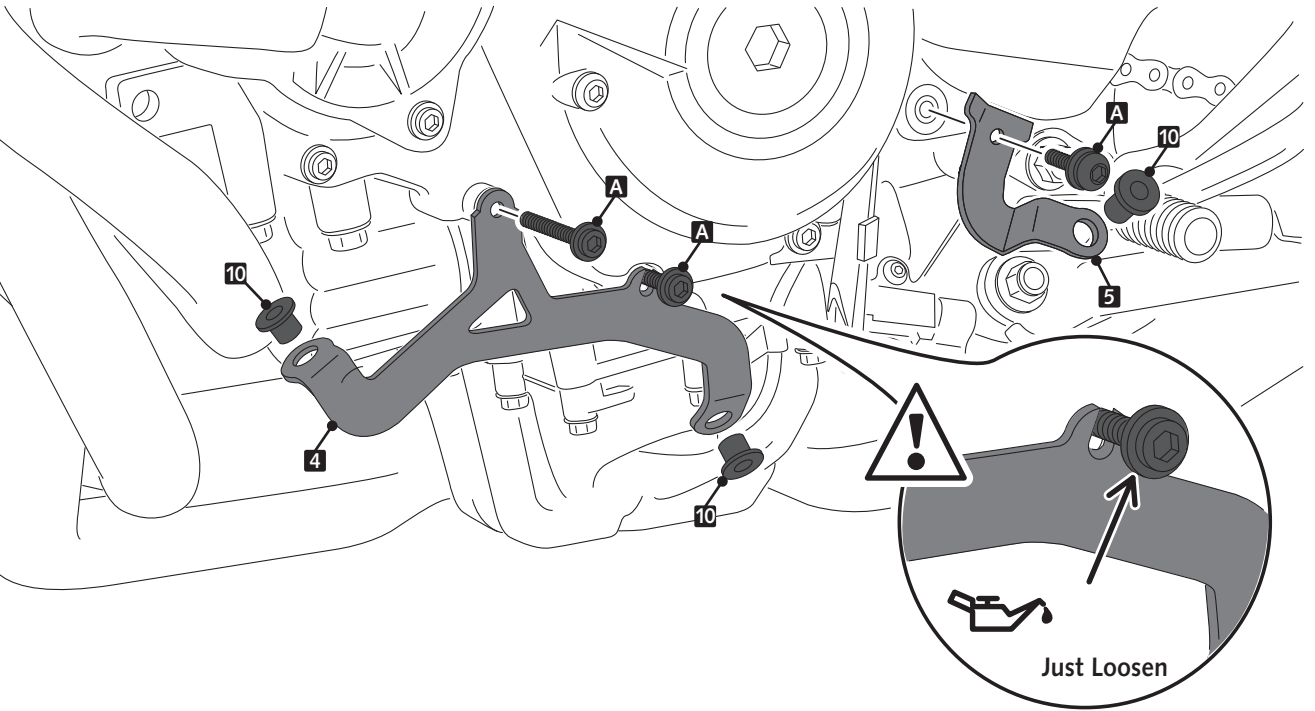

YAMAHA MT09/MT09 SP/MT09 TRACER/TRACER900 GT

MOUNTING INSTRUCTIONS

1

ASSEMBLY