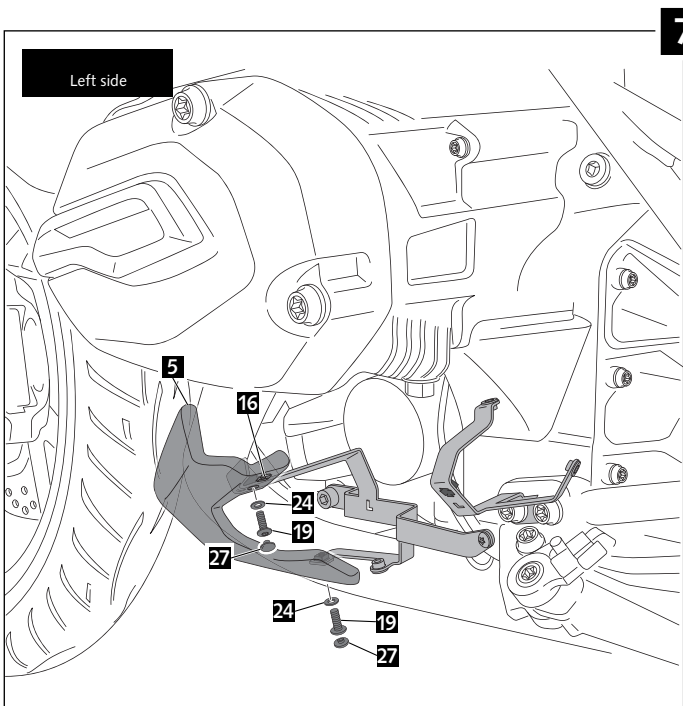

MOUNTING INSTRUCTIONS

ENGINE SPOILER FOR BMW R1200R '15- / R1200RS '15-