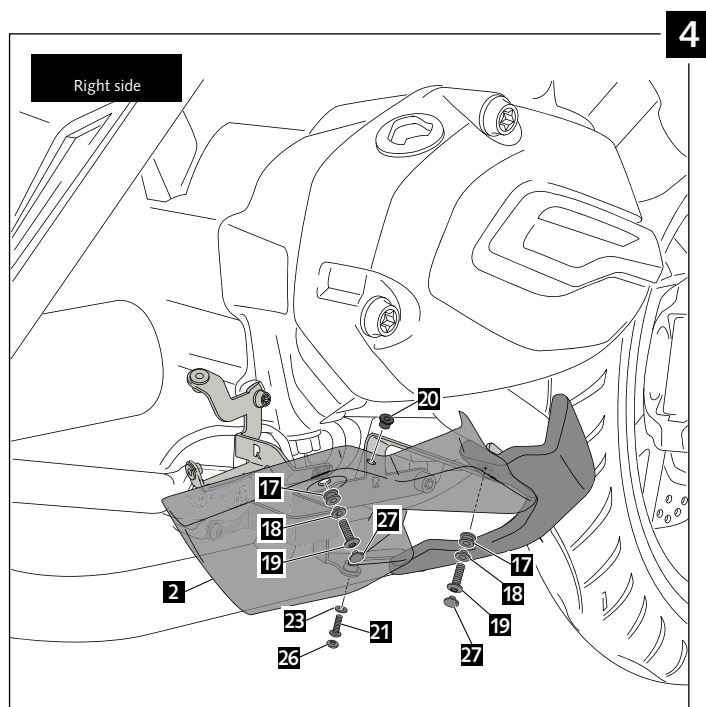

MOUNTING INSTRUCTIONS

ENGINE SPOILER FOR BMW R1200R '15- / R1200RS '15-