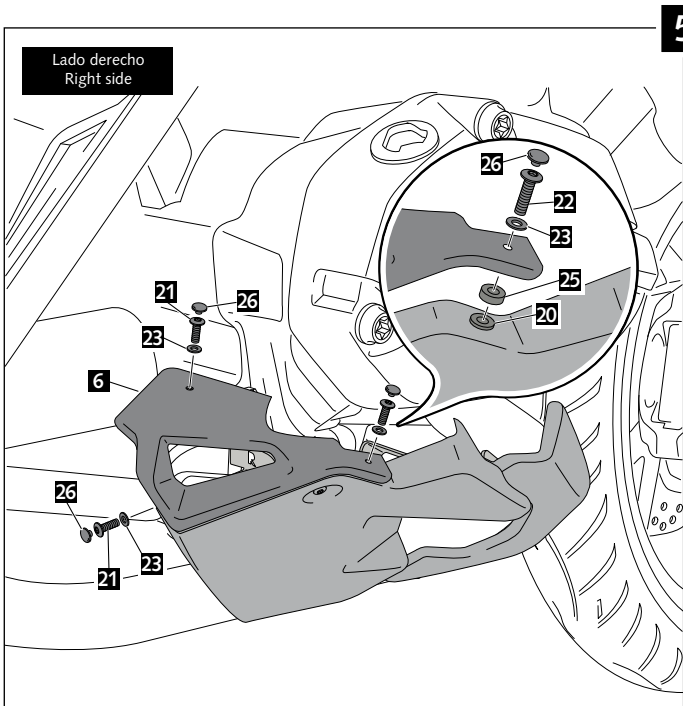

MOUNTING INSTRUCTIONS

ENGINE SPOILER FOR BMW R1200R '15- / R1200RS '15-