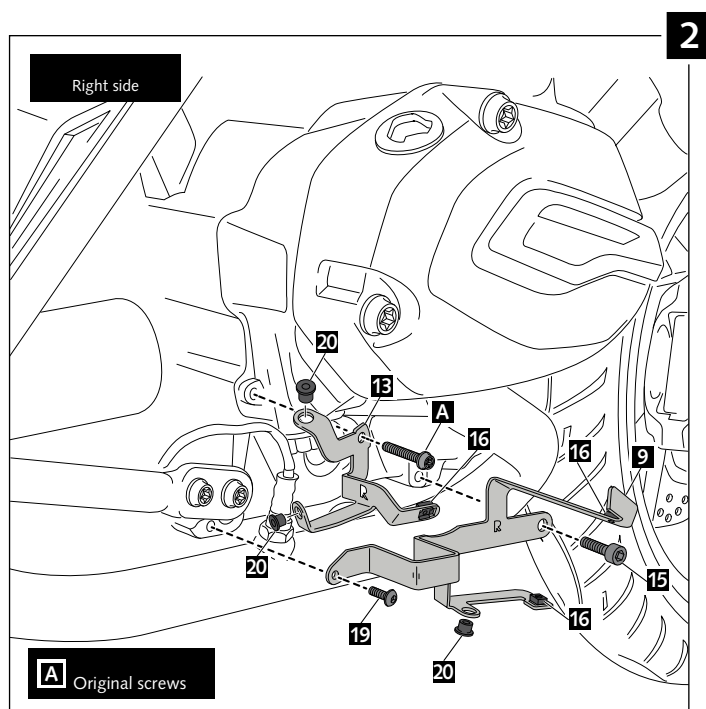

MOUNTING INSTRUCTIONS

ENGINE SPOILER FOR BMW R1200R '15- / R1200RS '15-