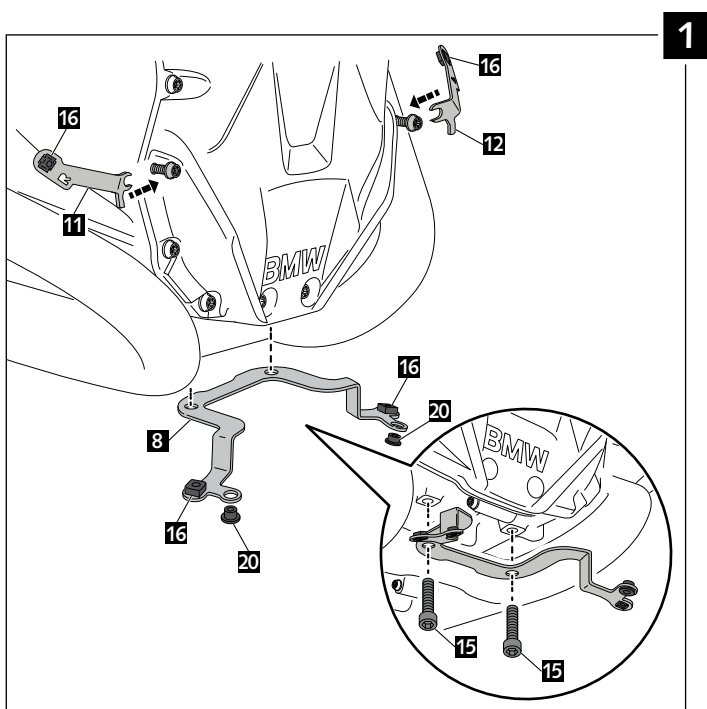

MOUNTING INSTRUCTIONS

ENGINE SPOILER FOR BMW R1200R '15- / R1200RS '15-

ID.	PART	DESCRIP.	QTY.
1		Central Bugspoiler	1
2		Right lateral	1
3		Left lateral	1
4		Right aluminum cover	1
5		Left aluminum cover	1
6		Right rear cover	1
7		Left rear cover	1
8		Central support	1
9		Right lateral support	1
10		Left lateral support	1
11		Right front support	1
12		Left front support	1
13		Right rear support	1
14		Left rear support	1

ID.	PART	DESCRIP.	QTY.
15		Allen screw M8x15 DIN 912 (black)	4
16		Lock nut M6	12
17		Silentblock	6
18		Busch with flange	6
19		M6x16 Allen screw 7380 (black)	13
20		M5 Silentblock	10
21		M5x16 Allen screw 7380 (black)	8
22		M5x20 Allen screw 7380 (black)	2
23		M5x0,5 nylon washer	10
24		M6x0,5 nylon washer	6
25		Rubber washer	2
26		M5 ISO 7380 screw cap	10
27		M6 ISO 7380 screw cap	12
28		Stickers set	1

MOUNTING INSTRUCTIONS

ENGINE SPOILER FOR BMW R1200R '15- / R1200RS '15-

MOUNTING INSTRUCTIONS

ENGINE SPOILER FOR BMW R1200R '15- / R1200RS '15-

MOUNTING INSTRUCTIONS

ENGINE SPOILER FOR BMW R1200R '15- / R1200RS '15-