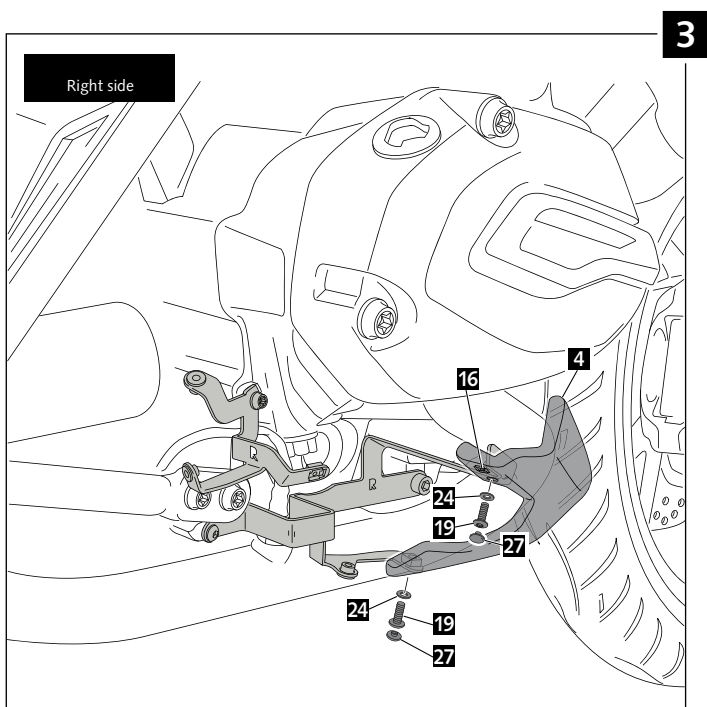

MOUNTING INSTRUCTIONS

ENGINE SPOILER FOR BMW R1200R '15- / R1200RS '15-