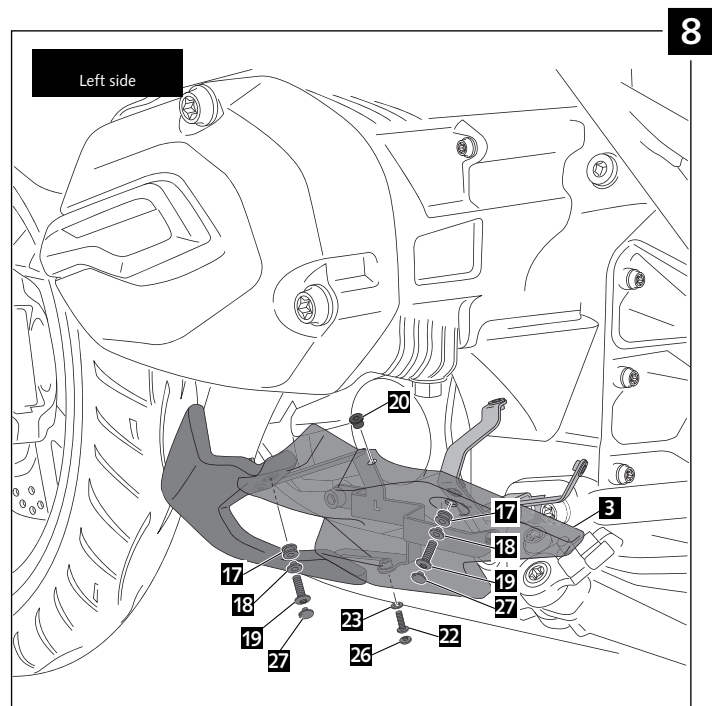

MOUNTING INSTRUCTIONS

ENGINE SPOILER FOR BMW R1200R '15- / R1200RS '15-