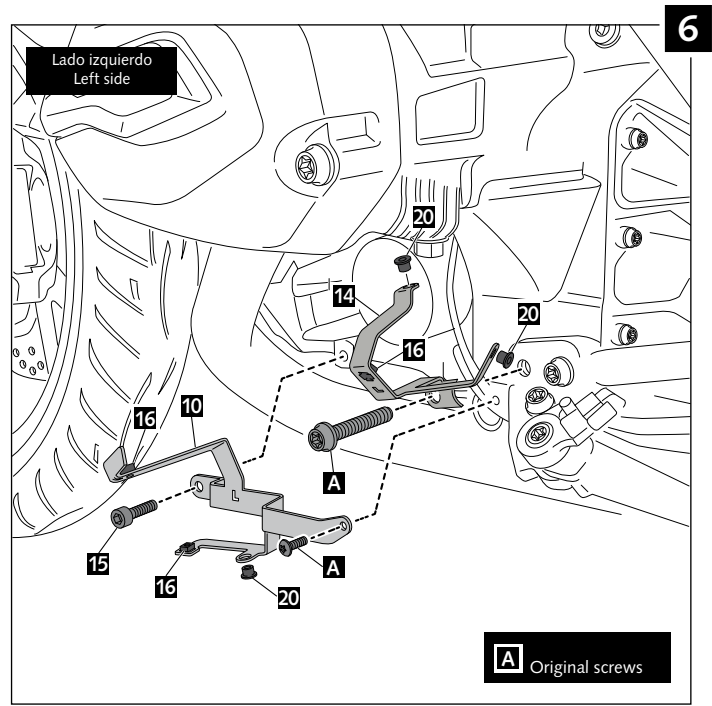

MOUNTING INSTRUCTIONS

ENGINE SPOILER FOR BMW R1200R '15- / R1200RS '15-