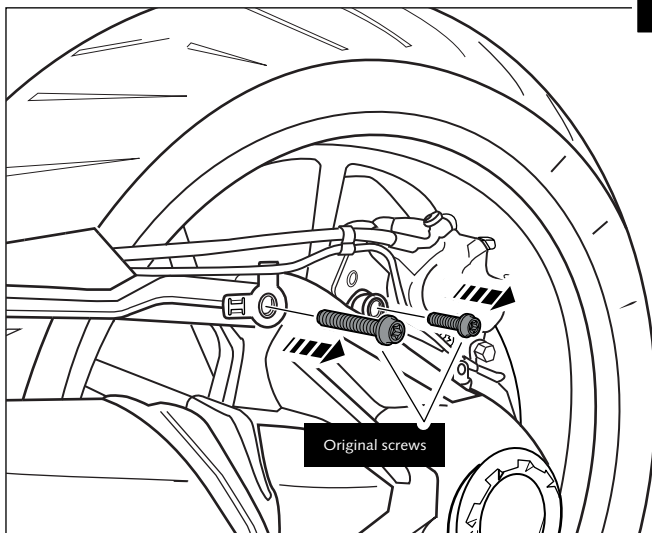

MOUNTING INSTRUCTIONS

REAR MUDGUARD ADAPTABLE TO
BMW R1200R '15-

Ref.: 7682 J
(black colour)

Ref.: 7682 C
(carbon look)

ID.		DESCRIPTION	QTY.
1		Mudguard	1
2		Support aluminum	1
3		Well nut	3
4		M5x11 ISO 7380 Allen lock screw	3
5		M5 bush with flange	3
6		DIN 127 M5 Grower washer	3
7		M8x40 DIN 912 12.9 Allen screw	1
8		M10x75 DIN 912 12.9 Allen screw	1
9		Arrowhead Ø inner 10,5 Øouter-(1)15 x Øouter-(2)21x19,5	1
10		Arrowhead IGUS Ø inner 15 x Ø outer 17x15	1
11		M5 ISO 7380 Screw cap	3

REAR MUDGUARD ADAPTABLE TO BMW R1200R 15'-

IT IS RECOMMENDED TO CHECK TIGHTENING OF THE BOLTS EVERY 1000 Km.