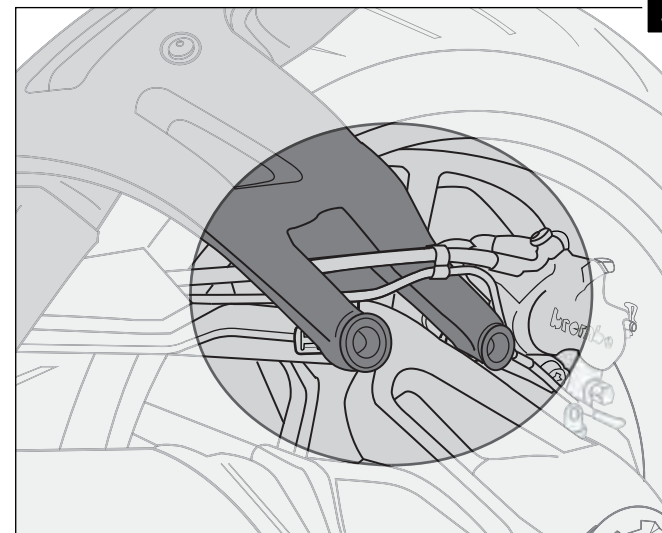

MOUNTING INSTRUCTIONS

REAR MUDGUARD ADAPTABLE TO
BMW R1200R '15-

Ref.: 7682 J
(black colour)

Ref.: 7682 C
(carbon look)

ID.		DESCRIPTION	QTY.
1		Mudguard	1
2		Support aluminum	1
3		Well nut	3
4		M5x11 ISO 7380 Allen lock screw	3
5		M5 bush with flange	3
6		DIN 127 M5 Grower washer	3
7		M8x40 DIN 912 12.9 Allen screw	1
8		M10x75 DIN 912 12.9 Allen screw	1
9		Arrowhead Ø inner 10,5 Øouter-(1)15 x Øouter-(2)21x19,5	1
10		Arrowhead IGUS Ø inner 15 x Ø outer 17x15	1
11		M5 ISO 7380 Screw cap	3

REAR MUDGUARD ADAPTABLE TO BMW R1200R 15'-

IT IS RECOMMENDED TO CHECK TIGHTENING OF THE BOLTS EVERY 1000 Km.