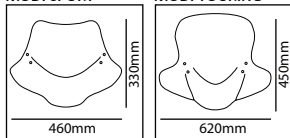

WINDSHIELD CITY ADAPTABLE TO

**SYM JET4 50/125**

Mod.: SPORT  
Ref.: **7676**

Mod.: TOURING  
Ref.: **7677**

MOD. SPORT

MOD. TOURING

**PREVENTION**

- Use water and neutral soap to clean the windshield.
- Check the tightening of the fasteners periodically.
- Park the scooter facing the sun, avoiding the sun-reflection effect that may damage some parts.
- Park if possible on even surfaces.

Thanks for your attention.

ID.	DESCRIPTION	QTY.
1	Windshield	1
2	Exterior cap	2
3	Ball bearing exterior support	2
4	Ball bearing interior support	2
5	M5x20 DIN912 allen screw	4
6	M5 DIN982 lock nut	4
7	M5x13 phillips screw	4
8	Straight rod Ø9x130	2
9	Final bar cap	2
10	M8x40 DIN912 screw	2
11	Rod guide support	2
12	Coupling angle	2
13	Angle Ref.:581	2
14	Mirror support Ø8xØ8	2
15	M8X30 DIN913	2
16	M8 DIN6923 nut	2
17	M6 nut cover	4
18	M8 cover	4
19	Ø14xØ8x7'5 spacer	2
20	M8 DIN6923 nut	2
21	M8 DIN912 screw cap	2