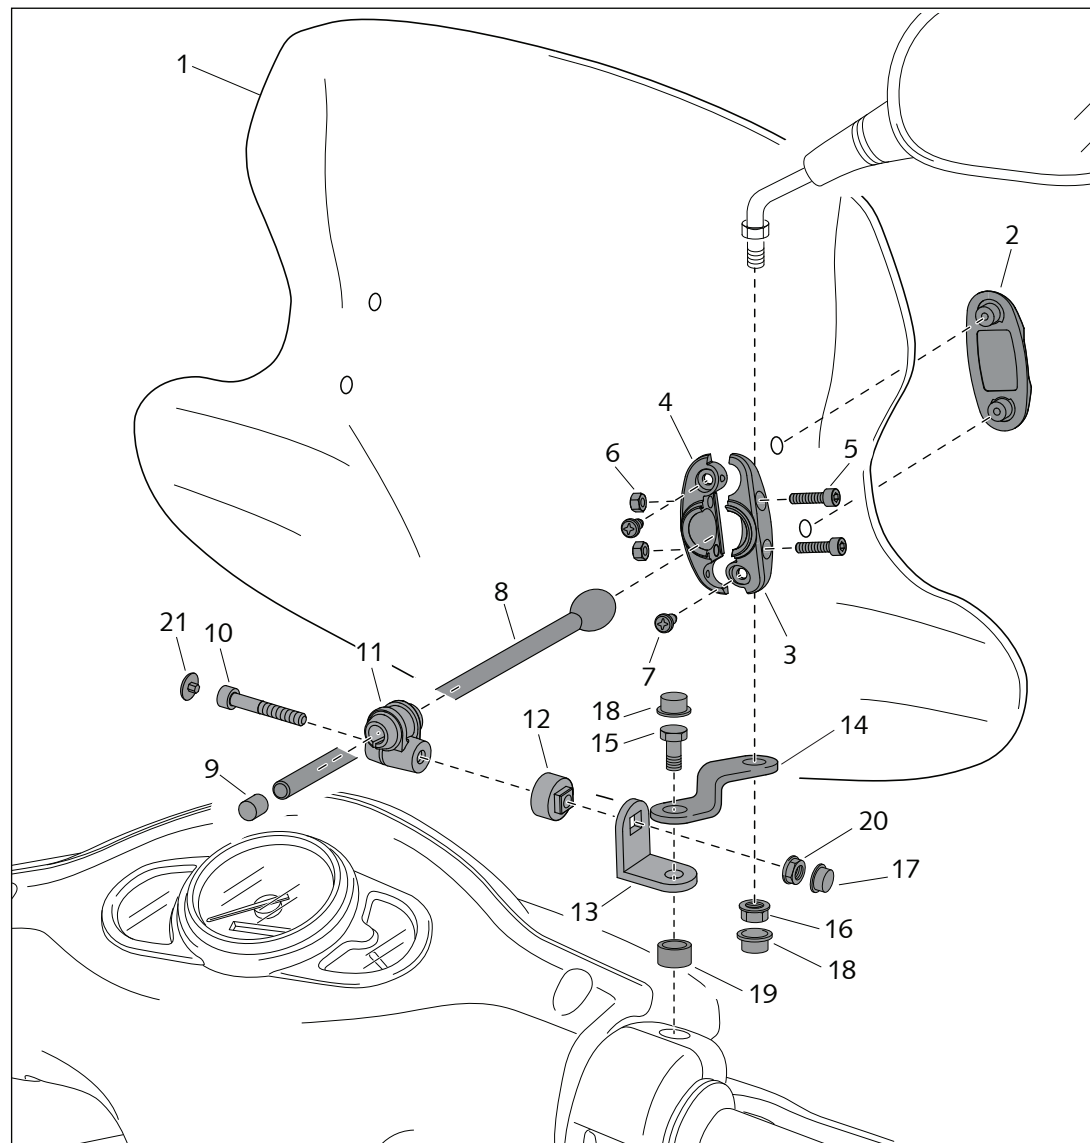

WINDSHIELD CITY ADAPTABLE TO

**SYM JET4 50/125**

Mod.: SPORT  
Ref.: **7676**

Mod.: TOURING  
Ref.: **7677**

MOD. SPORT

MOD. TOURING

**PREVENTION**

- Use water and neutral soap to clean the windshield.
- Check the tightening of the fasteners periodically.
- Park the scooter facing the sun, avoiding the sun-reflection effect that may damage some parts.
- Park if possible on even surfaces.

Thanks for your attention.

ID.	DESCRIPTION	QTY.
1	Windshield	1
2	Exterior cap	2
3	Ball bearing exterior support	2
4	Ball bearing interior support	2
5	M5x20 DIN912 allen screw	4
6	M5 DIN982 lock nut	4
7	M5x13 phillips screw	4
8	Straight rod Ø9x130	2
9	Final bar cap	2
10	M8x40 DIN912 screw	2
11	Rod guide support	2
12	Coupling angle	2
13	Angle Ref.:581	2
14	Mirror support Ø8xØ8	2
15	M8X30 DIN913	2
16	M8 DIN6923 nut	2
17	M6 nut cover	4
18	M8 cover	4
19	Ø14xØ8x7'5 spacer	2
20	M8 DIN6923 nut	2
21	M8 DIN912 screw cap	2