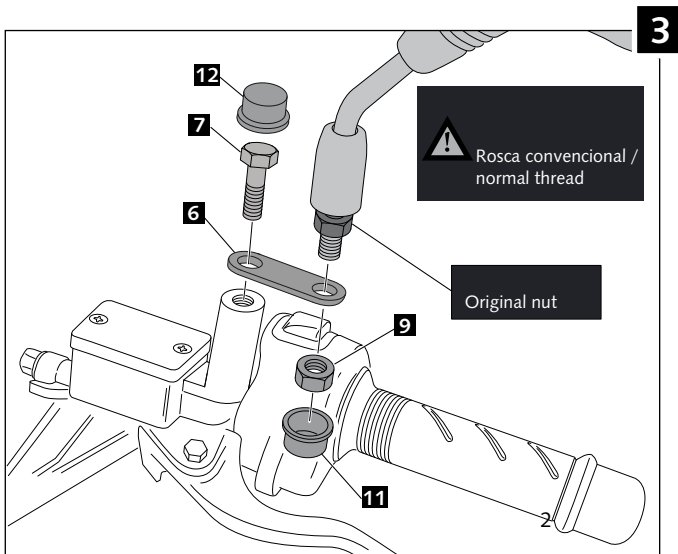

MOUNTING INSTRUCTIONS

VTECH TOURING FOR

YAMAHA MAJESTY S 125 '15-

Ref.: 7665

ID.		DESCRIPTION	QTY.
1		Touring Screen	1
2		Special screw M5x13 + interior thread M5x8	4
3		M5x16 ISO 7380 Allen Screw (Black)	4
4		M5x4 Rubber washer	4
5		M5x0,5 Nylon washer	4
6		Back mirror moving set (PLATI - CS ---- 538)	2
7		M8x15 DIN 931+ allen screw (Black)	1
8		M8x15 DIN 931+ allen screw (inverted thread) (Black)	1
9		M8 Nut (Black)	1
10		M8 Nut inverted thread (Black)	1
11		M8 Nut cap / (CAPERUTM8--21/8)	2
12		M8 Hexagonal screw head cap / (CAPERUZTOM8-047)	2