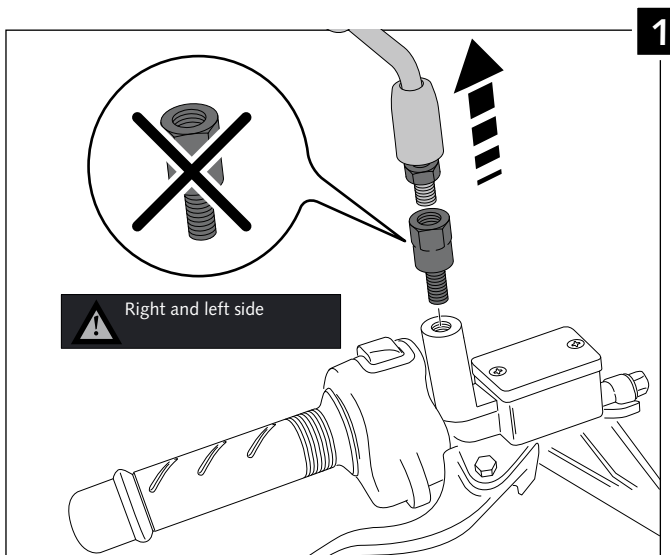

MOUNTING INSTRUCTIONS

VTECH TOURING FOR

YAMAHA MAJESTY S 125 '15-

Ref.: 7665

ID.		DESCRIPTION	QTY.
1		Touring Screen	1
2		Special screw M5x13 + interior thread M5x8	4
3		M5x16 ISO 7380 Allen Screw (Black)	4
4		M5x4 Rubber washer	4
5		M5x0,5 Nylon washer	4
6		Back mirror moving set (PLATI - CS ---- 538)	2
7		M8x15 DIN 931+ allen screw (Black)	1
8		M8x15 DIN 931+ allen screw (inverted thread) (Black)	1
9		M8 Nut (Black)	1
10		M8 Nut inverted thread (Black)	1
11		M8 Nut cap / (CAPERUTM8--21/8)	2
12		M8 Hexagonal screw head cap / (CAPERUZTOM8-047)	2