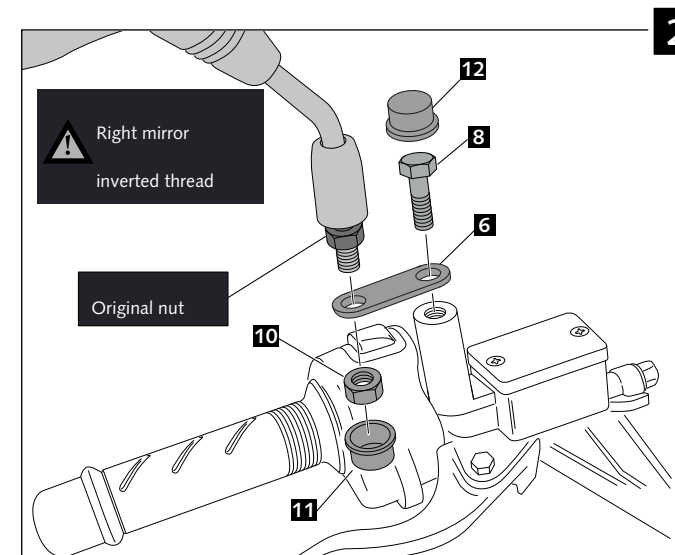

MOUNTING INSTRUCTIONS

VTECH TOURING FOR

YAMAHA MAJESTY S 125 '15-

Ref.: 7665

ID.		DESCRIPTION	QTY.
1		Touring Screen	1
2		Special screw M5x13 + interior thread M5x8	4
3		M5x16 ISO 7380 Allen Screw (Black)	4
4		M5x4 Rubber washer	4
5		M5x0,5 Nylon washer	4
6		Back mirror moving set (PLATI - CS ---- 538)	2
7		M8x15 DIN 931+ allen screw (Black)	1
8		M8x15 DIN 931+ allen screw (inverted thread) (Black)	1
9		M8 Nut (Black)	1
10		M8 Nut inverted thread (Black)	1
11		M8 Nut cap / (CAPERUTM8--21/8)	2
12		M8 Hexagonal screw head cap / (CAPERUZTOM8-047)	2