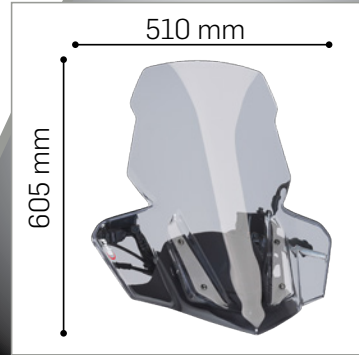

YAMAHA MAJESTY 125S '15-

Since 1964
Puig
Hi-Tech Parts

V-Tech Touring windshield

◀◀ Max. protection +130mm (5^{1/8"}) ▶▶

7665W

7665H

OEM

If you're looking for quality motorcycle windshields & fairings, visit our website.