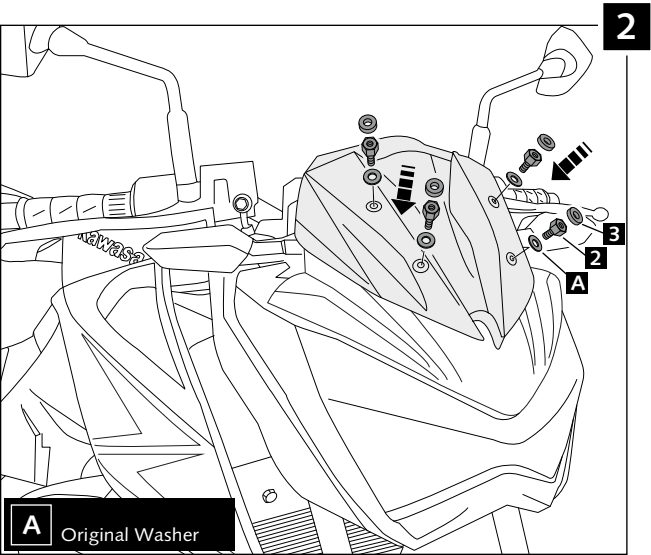

MOUNTING INSTRUCTIONS

WINDSHIELD ADAPTABLE TO
CARENABRÍS KAWASAKI Z300

Ref.: 7657

A Original Washer

5 6 lbf/in - Tightening torque

ID.		DESCRIPTION	QTY.
1		Windshield	1
2		Special screw M5x15 + interior thread M5x13	4
3		Ø outer 15 x Ø inner 5x4 rubber washer	4
4		M5x0,5 Nylon Washer	4
5		DIN 7380 m5x16 Allen Screw	4
6		M5 ISO7380 screw cap	4