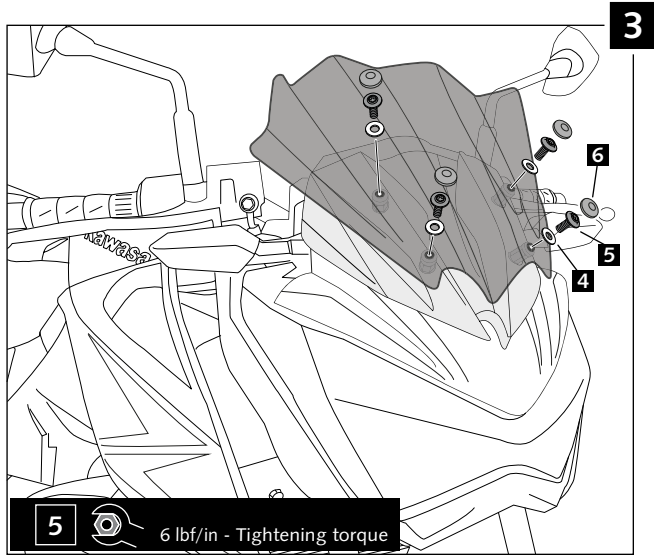

MOUNTING INSTRUCTIONS

WINDSHIELD ADAPTABLE TO
CARENABRÍS KAWASAKI Z300

Ref.: 7657

A Original Washer

5 6 lbf/in - Tightening torque

ID.		DESCRIPTION	QTY.
1		Windshield	1
2		Special screw M5x15 + interior thread M5x13	4
3		Ø outer 15 x Ø inner 5x4 rubber washer	4
4		M5x0,5 Nylon Washer	4
5		DIN 7380 m5x16 Allen Screw	4
6		M5 ISO7380 screw cap	4