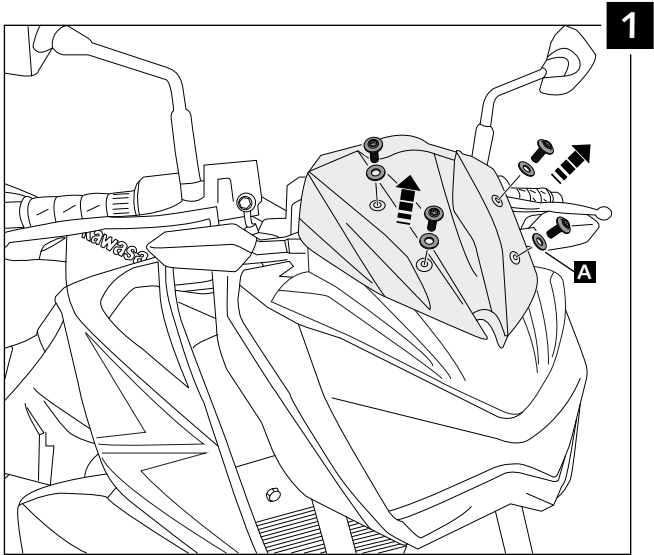

MOUNTING INSTRUCTIONS

WINDSHIELD ADAPTABLE TO
CARENABRÍS KAWASAKI Z300

Ref.: 7657

A Original Washer

5 6 lbf/in - Tightening torque

ID.		DESCRIPTION	QTY.
1		Windshield	1
2		Special screw M5x15 + interior thread M5x13	4
3		Ø outer 15 x Ø inner 5x4 rubber washer	4
4		M5x0,5 Nylon Washer	4
5		DIN 7380 m5x16 Allen Screw	4
6		M5 ISO7380 screw cap	4