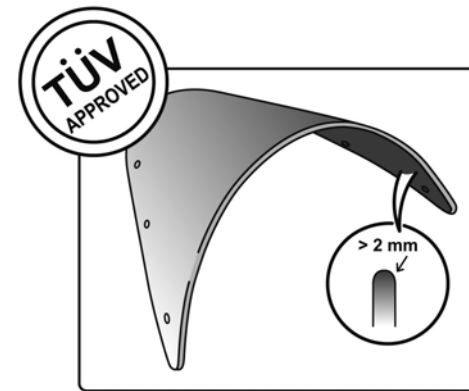

TECHNICAL FEATURES

ROUNDED CONTOUR-PROFILE

Check the ABE HOMOLOGATION document if the product is homologated for your motorcycle

TÜV APPROVED