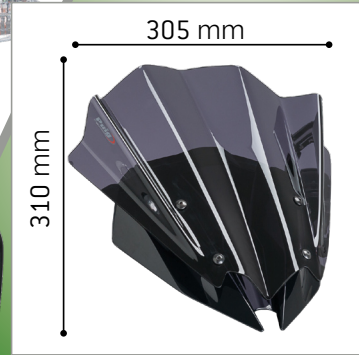

KAWASAKI Z300 15-

Since 1964
Puig
Hi-Tech Parts

Naked New Generation

◀◀◀ Max. protection +65mm (2^{1/2}") ▶▶▶

7657F

7657V

OEM

Learn more about motorcycle windshields and fairings we have.