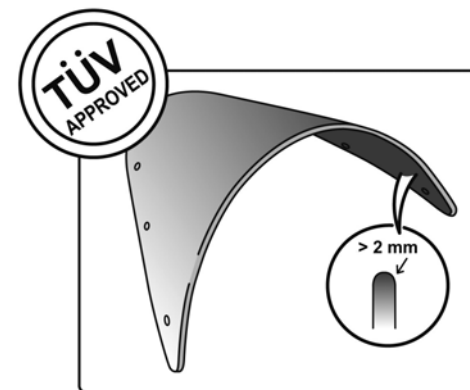

TECHNICAL FEATURES

ROUNDED CONTOUR-PROFILE

Check the ABE HOMOLOGATION document if the product is homologated for your motorcycle

TÜV APPROVED