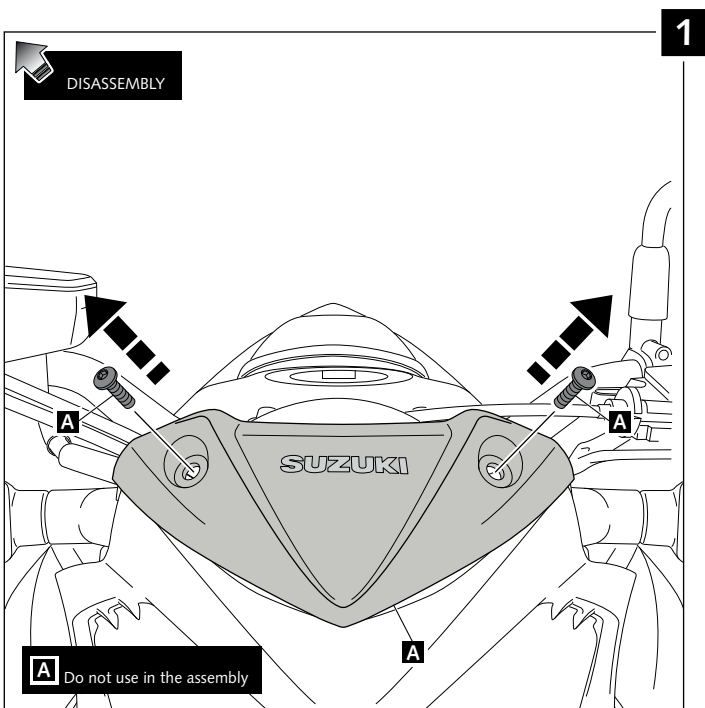

WINDSHIELD FOR SUZUKI GSX-S1000

MOUNTING INSTRUCTIONS