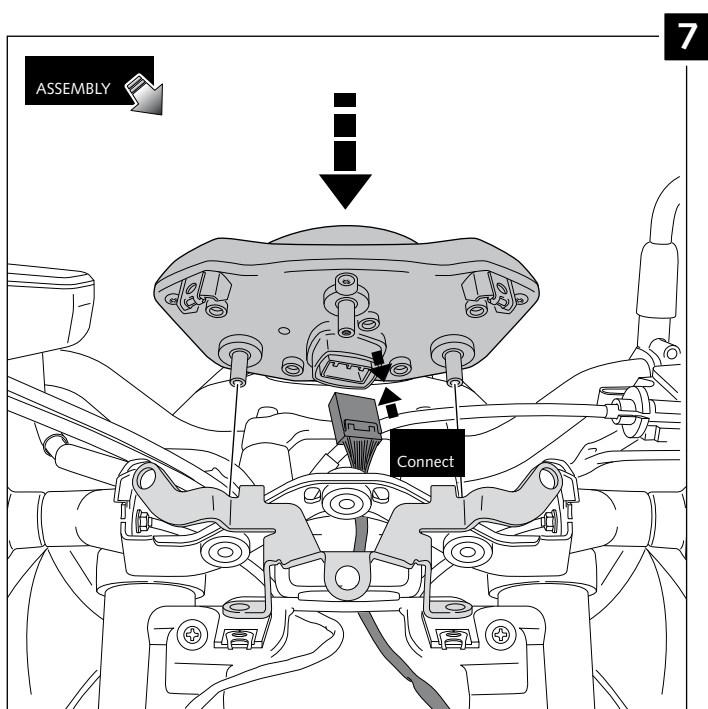

WINDSHIELD FOR SUZUKI GSX-S1000

MOUNTING INSTRUCTIONS