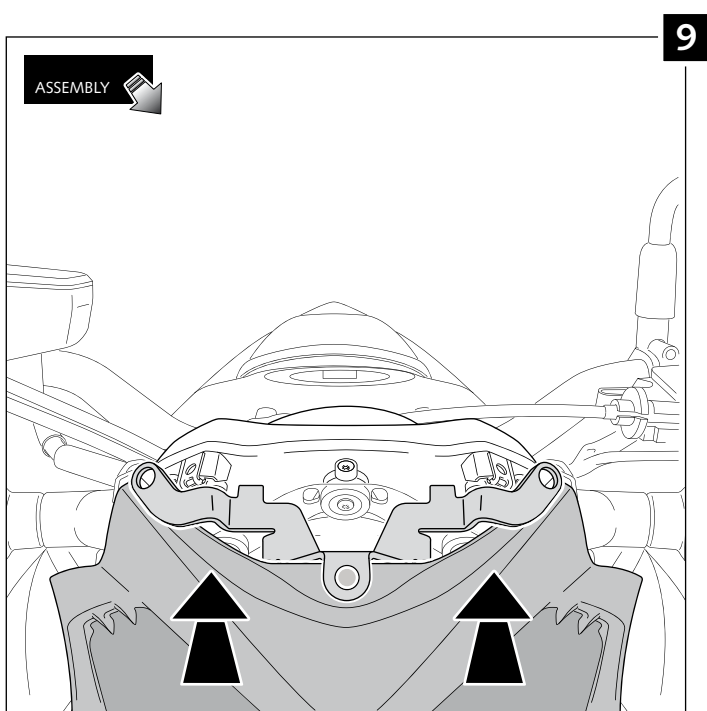

WINDSHIELD FOR SUZUKI GSX-S1000

Ref.: 7653

ID	PART	DESCRIPTION	QTY	REF.
1		Windshield	1	7653A/C/F/H/N/R/WM3
2		Black cover	1	7653A/C/F/H/N/R/WM3
3		Central metal support	1	SOPOR-3P-3-7653
4		Right special riveted washer	1	SOPOR-3P-3-7653
5		Left special riveted washer	1	SOPOR-3P-3-7653
6		M5x16 ISO 7380 Allen screw (small head)	2	TORNIAI7380-281
7		M5x16 ISO 7380 Allen screw (big head)	7	TORNI-I7380-493
8		M5 ISO7380 Allen screw cap	7	TAPON-----85
9		M5x0,5 nylon washer	7	ARNV00000000245
10		M5 Silentblock	7	SILENBTM5-046/1

WINDSHIELD FOR SUZUKI GSX-S1000

MOUNTING INSTRUCTIONS

WINDSHIELD FOR SUZUKI GSX-S1000

MOUNTING INSTRUCTIONS

WINDSHIELD FOR SUZUKI GSX-S1000

MOUNTING INSTRUCTIONS

WINDSHIELD FOR
SUZUKI GSX-S1000

MOUNTING INSTRUCTIONS