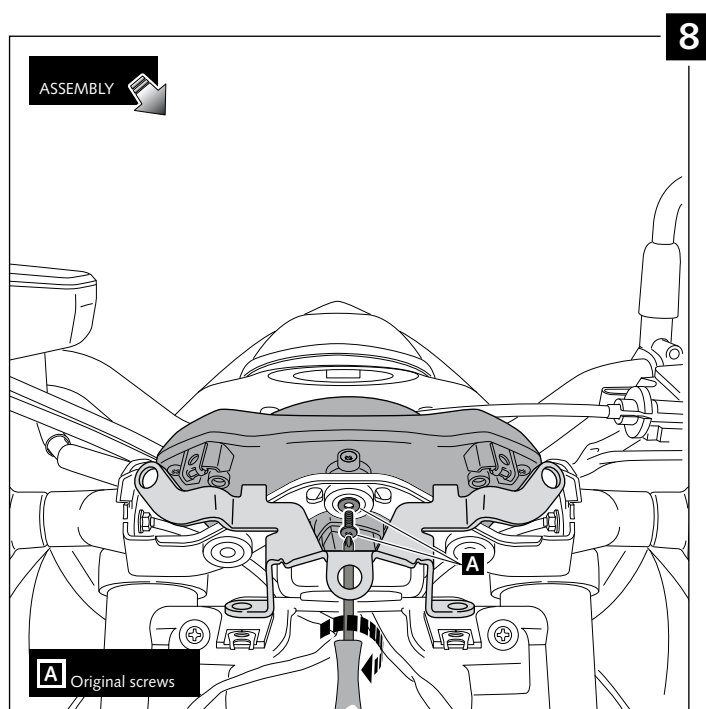

WINDSHIELD FOR SUZUKI GSX-S1000

MOUNTING INSTRUCTIONS