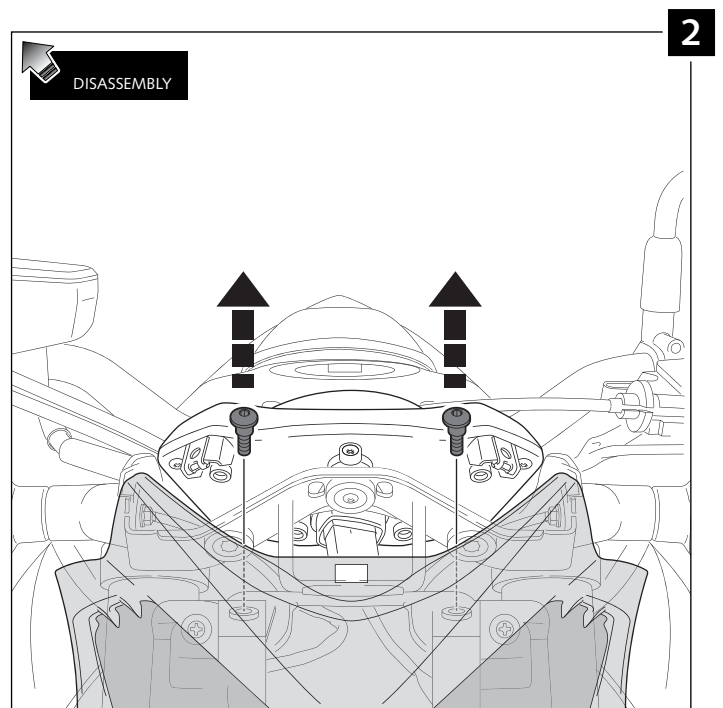

WINDSHIELD FOR SUZUKI GSX-S1000

MOUNTING INSTRUCTIONS