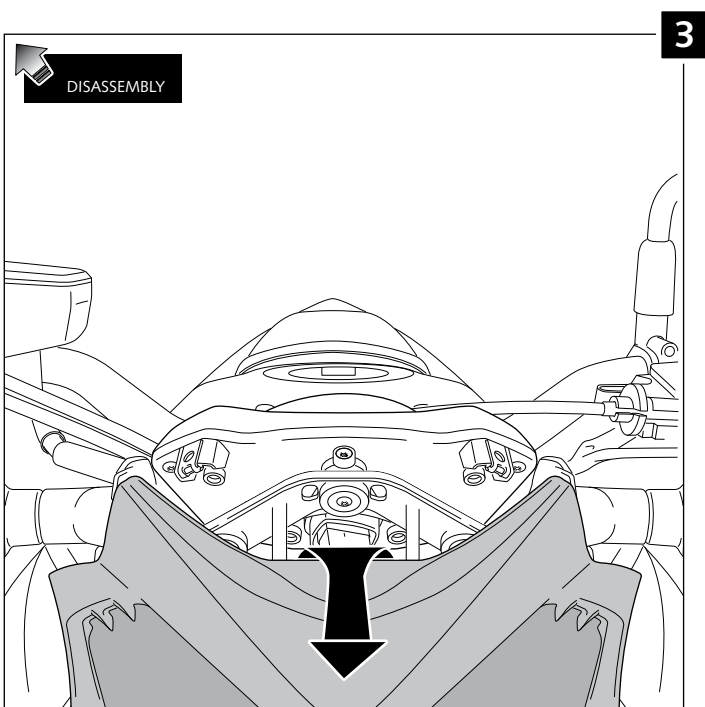

WINDSHIELD FOR SUZUKI GSX-S1000

MOUNTING INSTRUCTIONS