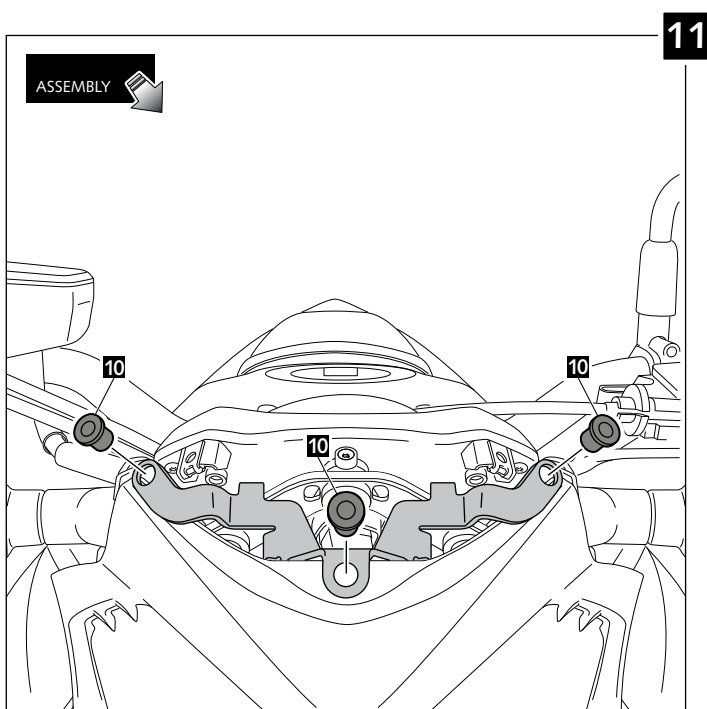

WINDSHIELD FOR SUZUKI GSX-S1000

MOUNTING INSTRUCTIONS