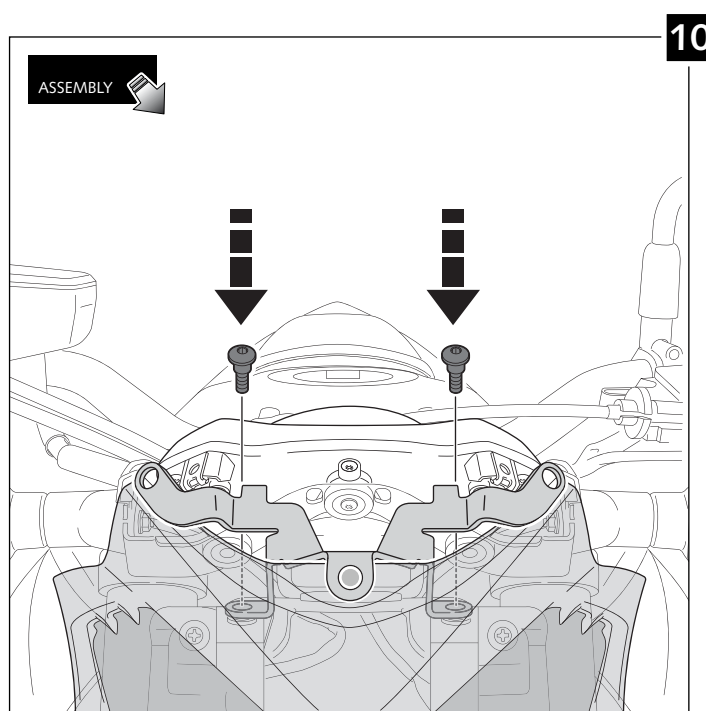

WINDSHIELD FOR SUZUKI GSX-S1000

MOUNTING INSTRUCTIONS