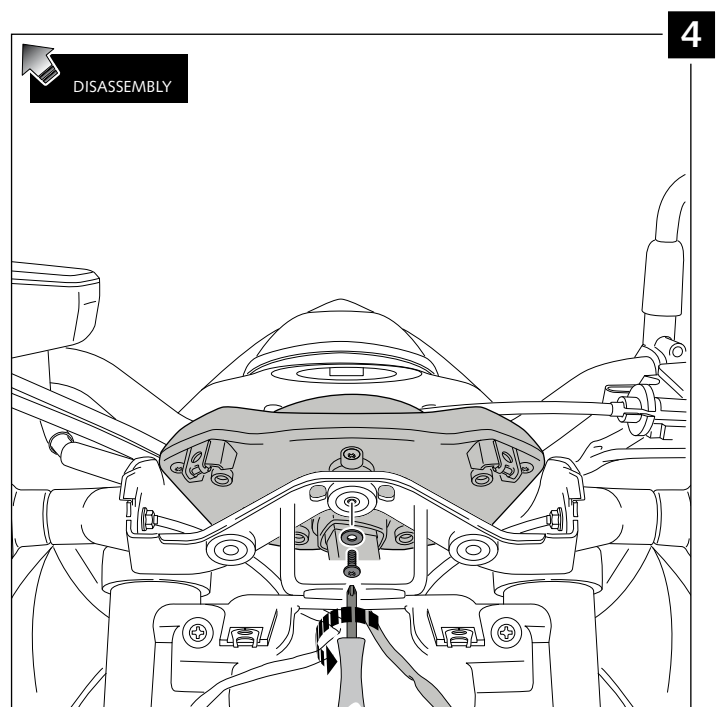

WINDSHIELD FOR SUZUKI GSX-S1000

MOUNTING INSTRUCTIONS