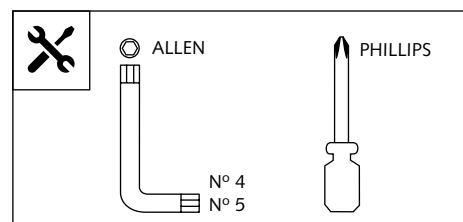

WINDSHIELD FOR SUZUKI GSX-S1000

Ref.: 7653

ID	PART	DESCRIPTION	QTY	REF.
1		Windshield	1	7653A/C/F/H/N/R/WM3
2		Black cover	1	7653A/C/F/H/N/R/WM3
3		Central metal support	1	SOPOR-3P-3-7653
4		Right special riveted washer	1	SOPOR-3P-3-7653
5		Left special riveted washer	1	SOPOR-3P-3-7653
6		M5x16 ISO 7380 Allen screw (small head)	2	TORNIAI7380-281
7		M5x16 ISO 7380 Allen screw (big head)	7	TORNI-I7380-493
8		M5 ISO7380 Allen screw cap	7	TAPON-----85
9		M5x0,5 nylon washer	7	ARNV00000000245
10		M5 Silentblock	7	SILENBTM5-046/1