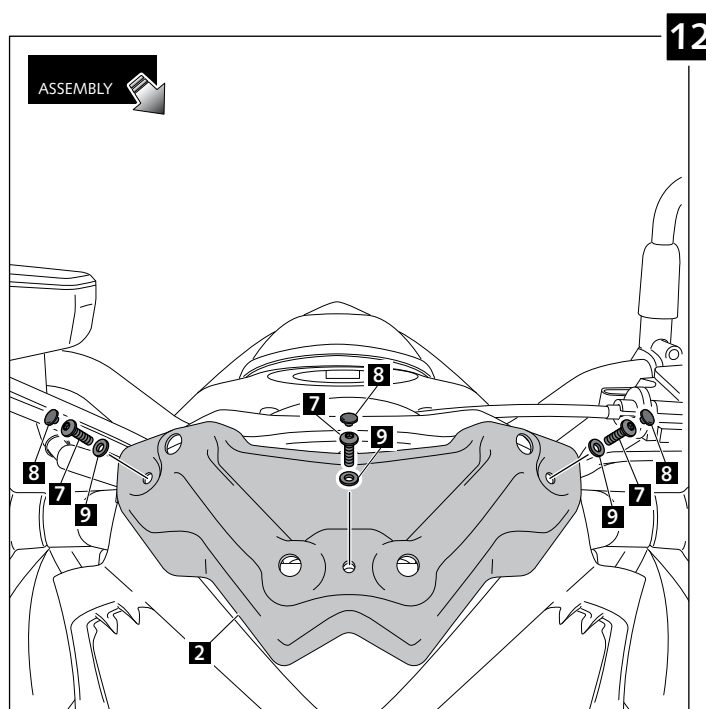

WINDSHIELD FOR SUZUKI GSX-S1000

Ref.: 7653

ID	PART	DESCRIPTION	QTY	REF.
1		Windshield	1	7653A/C/F/H/N/R/WM3
2		Black cover	1	7653A/C/F/H/N/R/WM3
3		Central metal support	1	SOPOR-3P-3-7653
4		Right special riveted washer	1	SOPOR-3P-3-7653
5		Left special riveted washer	1	SOPOR-3P-3-7653
6		M5x16 ISO 7380 Allen screw (small head)	2	TORNIAI7380-281
7		M5x16 ISO 7380 Allen screw (big head)	7	TORNI-I7380-493
8		M5 ISO7380 Allen screw cap	7	TAPON-----85
9		M5x0,5 nylon washer	7	ARNV00000000245
10		M5 Silentblock	7	SILENBTM5-046/1

WINDSHIELD FOR SUZUKI GSX-S1000

MOUNTING INSTRUCTIONS

WINDSHIELD FOR SUZUKI GSX-S1000

MOUNTING INSTRUCTIONS

WINDSHIELD FOR SUZUKI GSX-S1000

MOUNTING INSTRUCTIONS

WINDSHIELD FOR
SUZUKI GSX-S1000

MOUNTING INSTRUCTIONS