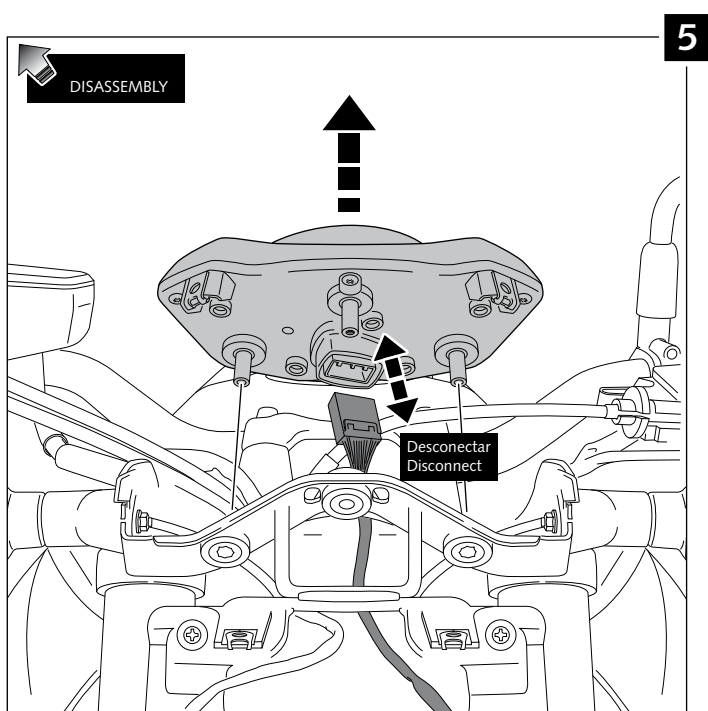

WINDSHIELD FOR SUZUKI GSX-S1000

MOUNTING INSTRUCTIONS