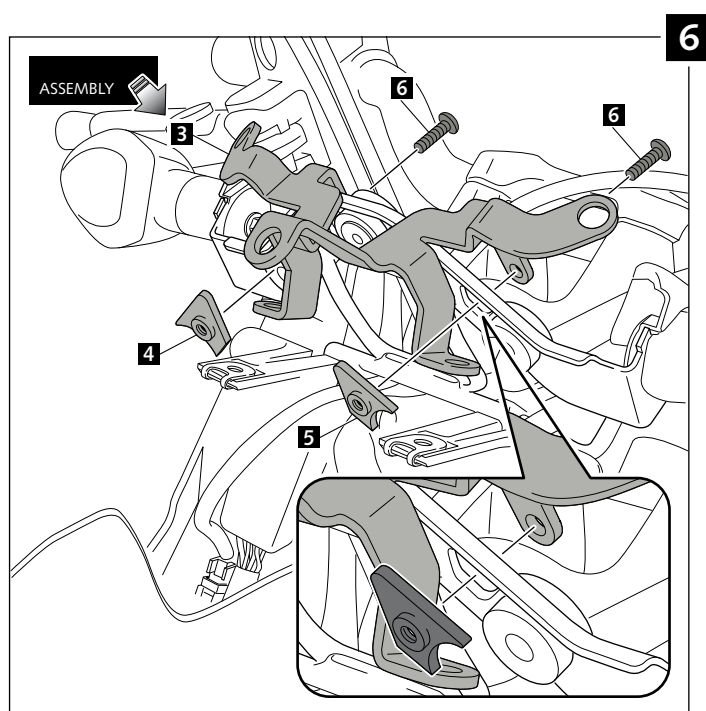

WINDSHIELD FOR SUZUKI GSX-S1000

MOUNTING INSTRUCTIONS