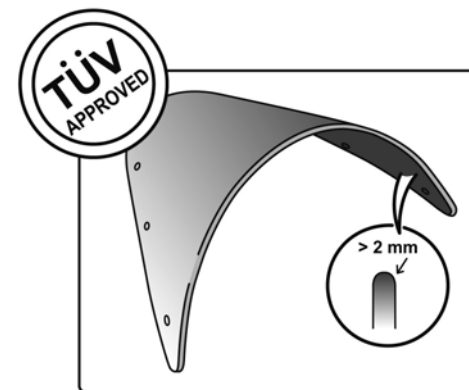

TECHNICAL FEATURES

ROUNDED CONTOUR-PROFILE

Check the ABE HOMOLOGATION document if the product is homologated for your motorcycle

TÜV APPROVED