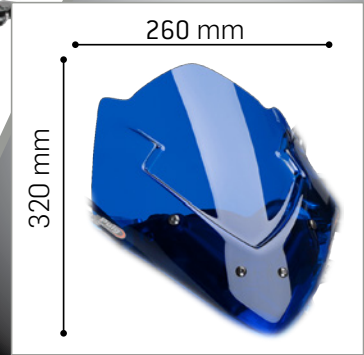

SUZUKI GSX-S1000 15-

Since 1964
Puig
Hi-Tech Parts

Naked New Generation Screen

◀◀◀ Max. protection +175mm (6^{3/4}") ▶▶▶

7653A

7653F

OEM

If you're looking for quality motorcycle windshields & fairings, visit our website.