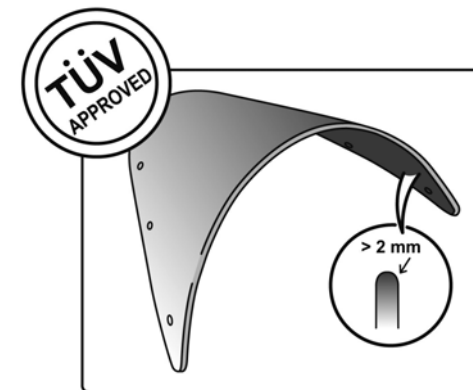

TECHNICAL FEATURES

ROUNDED CONTOUR-PROFILE

Check the ABE HOMOLOGATION document if the product is homologated for your motorcycle

TÜV APPROVED