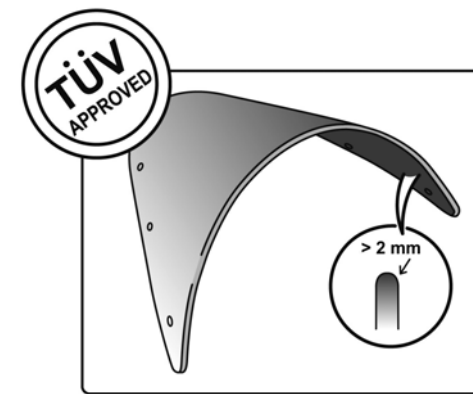

TECHNICAL FEATURES

Check the ABE HOMOLOGATION document if the product is homologated for your motorcycle

ROUNDED CONTOUR-PROFILE

TÜV APPROVED