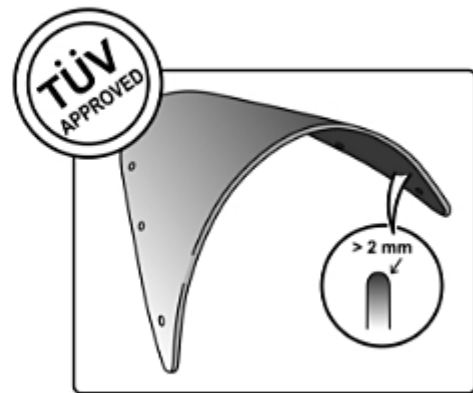

## TECHNICAL FEATURES

ABE 3818

TÜV

Contour rounded at  $\geq 2\text{mm}$ , complying with

German TÜV regulations

Accept no compromises, choose only quality motorcycle windshields & fairings.

Find more Puig products on our website.