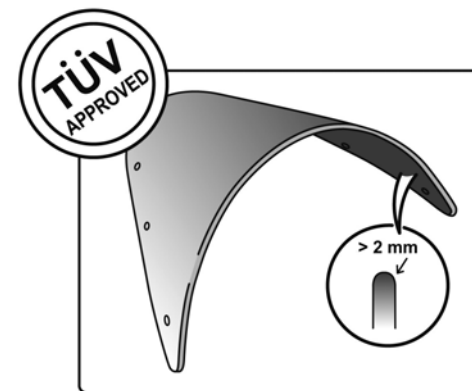

## TECHNICAL FEATURES

Check the ABE HOMOLOGATION document if the product is homologated for your motorcycle

ROUNDED CONTOUR-PROFILE

TÜV APPROVED