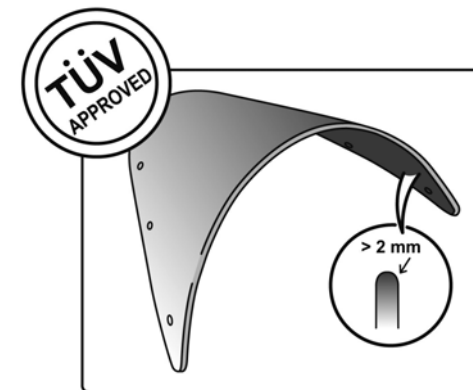

TECHNICAL FEATURES

Check the ABE HOMOLOGATION document if the product is homologated for your motorcycle

ROUNDED CONTOUR-PROFILE

TÜV APPROVED

Find more Puig products on our website.

Accept no compromises, choose only quality motorcycle windshields & fairings.